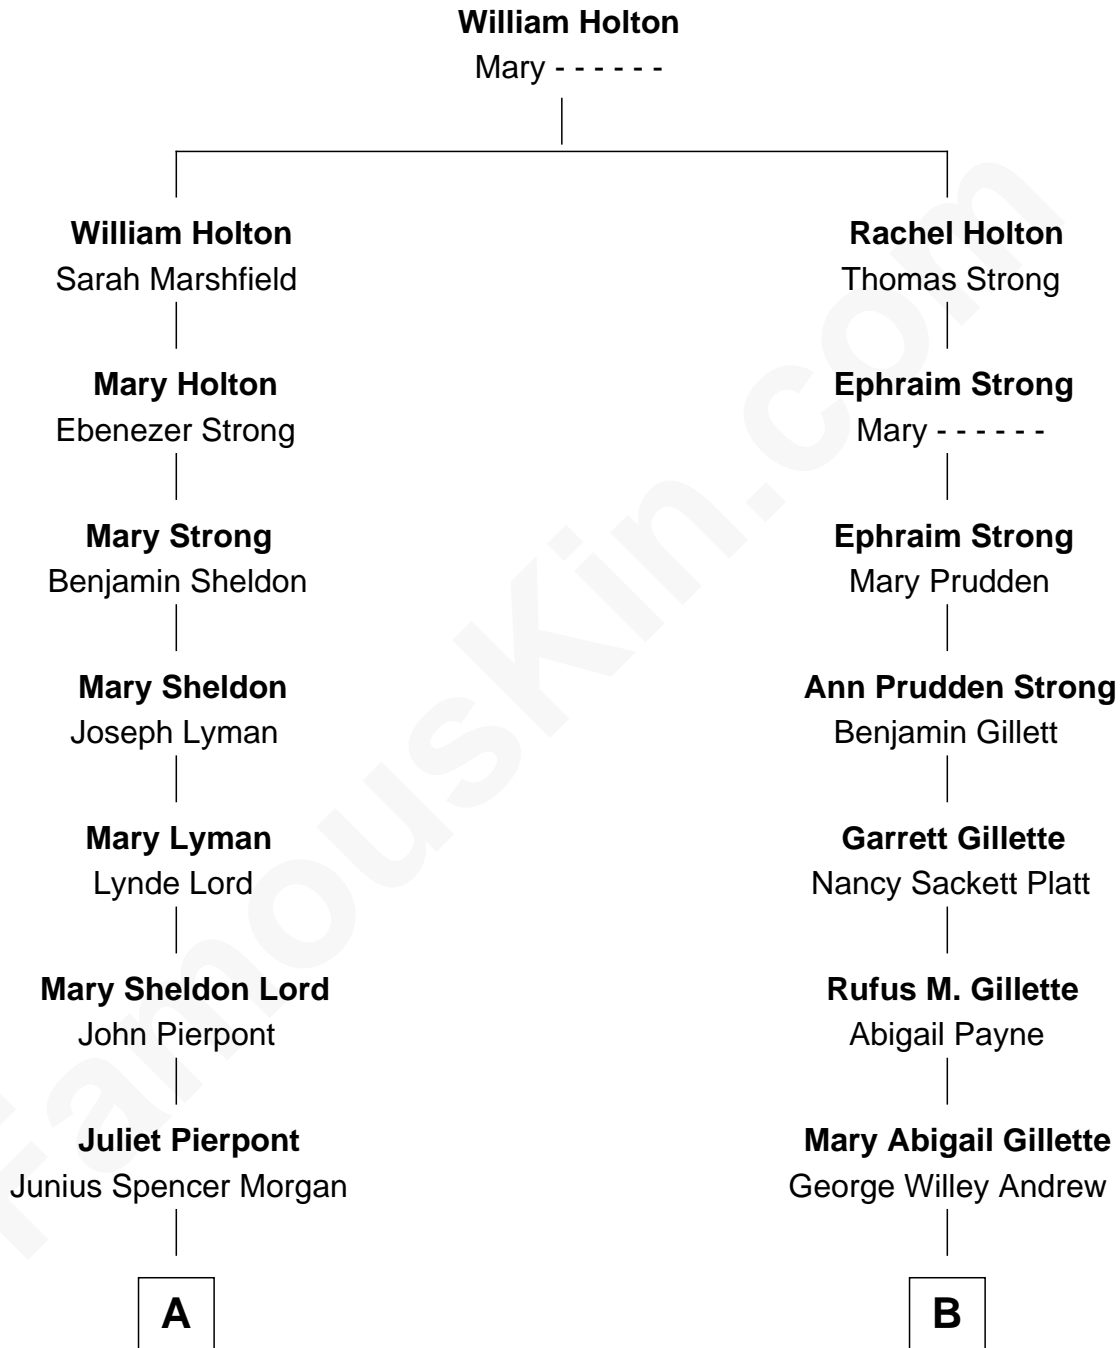

## Relationship Chart of

### John Adams Morgan

1952 Olympic Sailing Gold Medalist

9th cousin 1 time removed of

**Treat Williams**  
TV & Movie Actor

Treat Williams photo by [Philipp Wüst](#) (CC BY SA 3.0 DE)