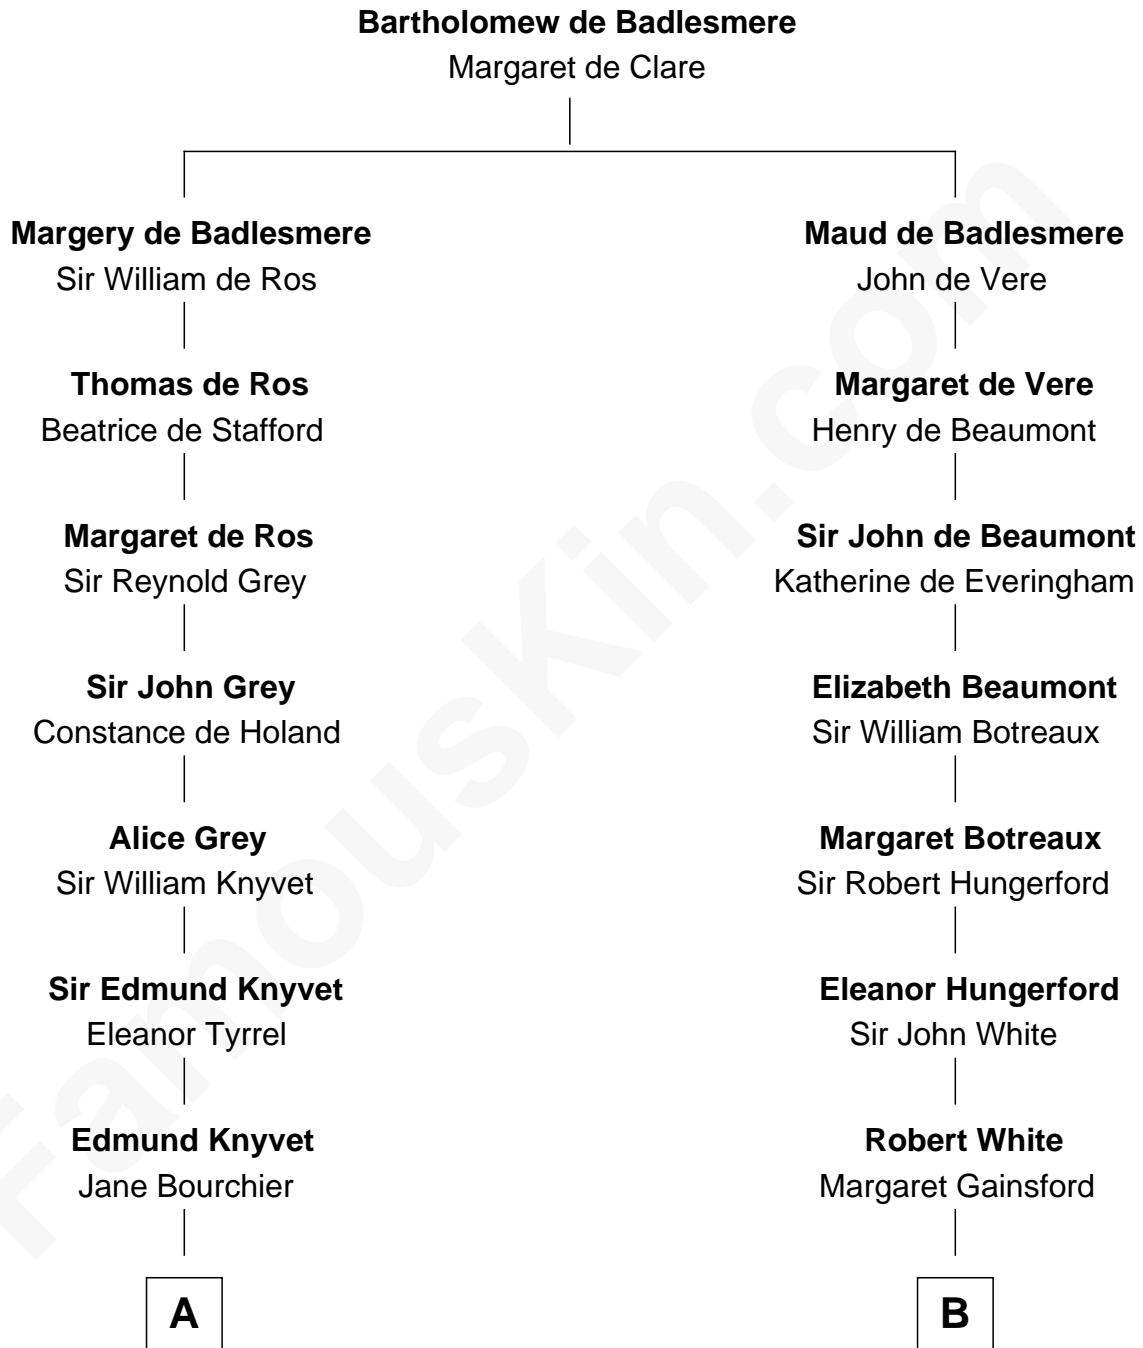

FamousKin.com

Relationship Chart of

John Adams Morgan

1952 Olympic Sailing Gold Medalist

20th cousin of

Susana Ferrari Billinghurst

Argentine Aviation Pioneer

C

John Quincy Adams
Frances Cadwallader Crowninshield

Charles Francis Adams
Frances Lovering

Catherine Frances Lovering Adams
Henry Sturgis Morgan

John Adams Morgan
Olympic Gold Medalist

D

Daniel Mariano Billinghurst
Mercedes Merzano

Lisandro Billinghurst
Ana Kidd

Rosa Laureana Billinghurst
Alfredo Ferrari

Susana Ferrari Billinghurst
Argentine Aviation Pioneer

FamousKin.com