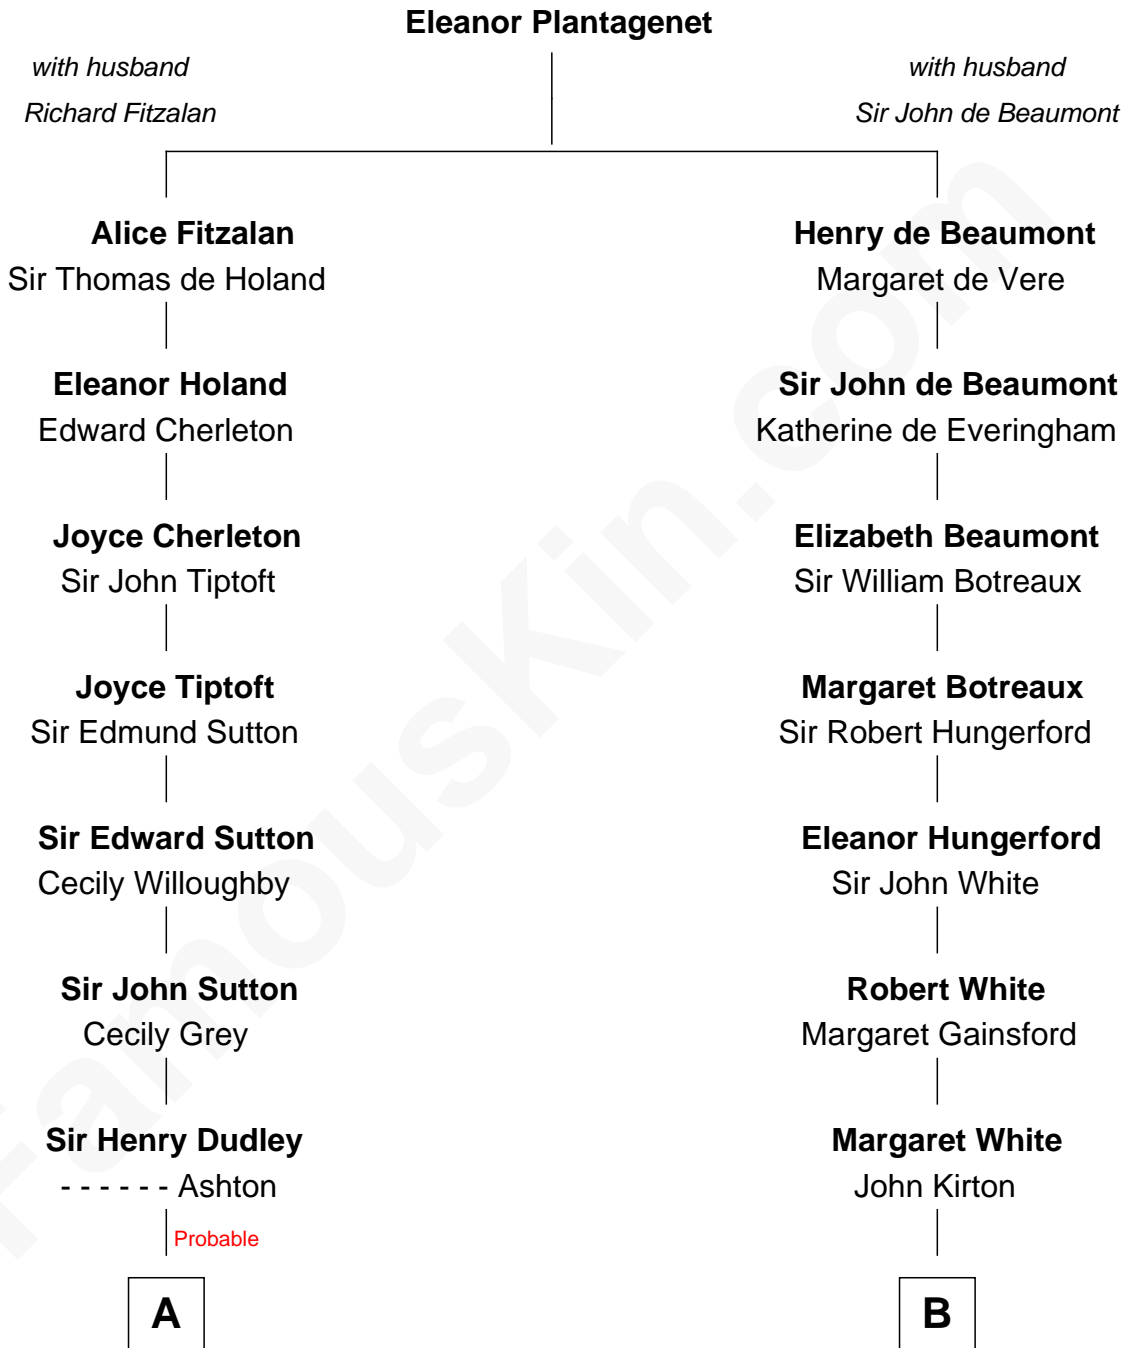

FamousKin.com

Relationship Chart of John Adams Morgan

1952 Olympic Sailing Gold Medalist

18th cousin 1 time removed of

Susana Ferrari Billinghurst

Argentine Aviation Pioneer

C

Catherine Frances Lovering Adams

Susana Ferrari Billinghurst

Argentine Aviation Pioneer

FamousKin.com