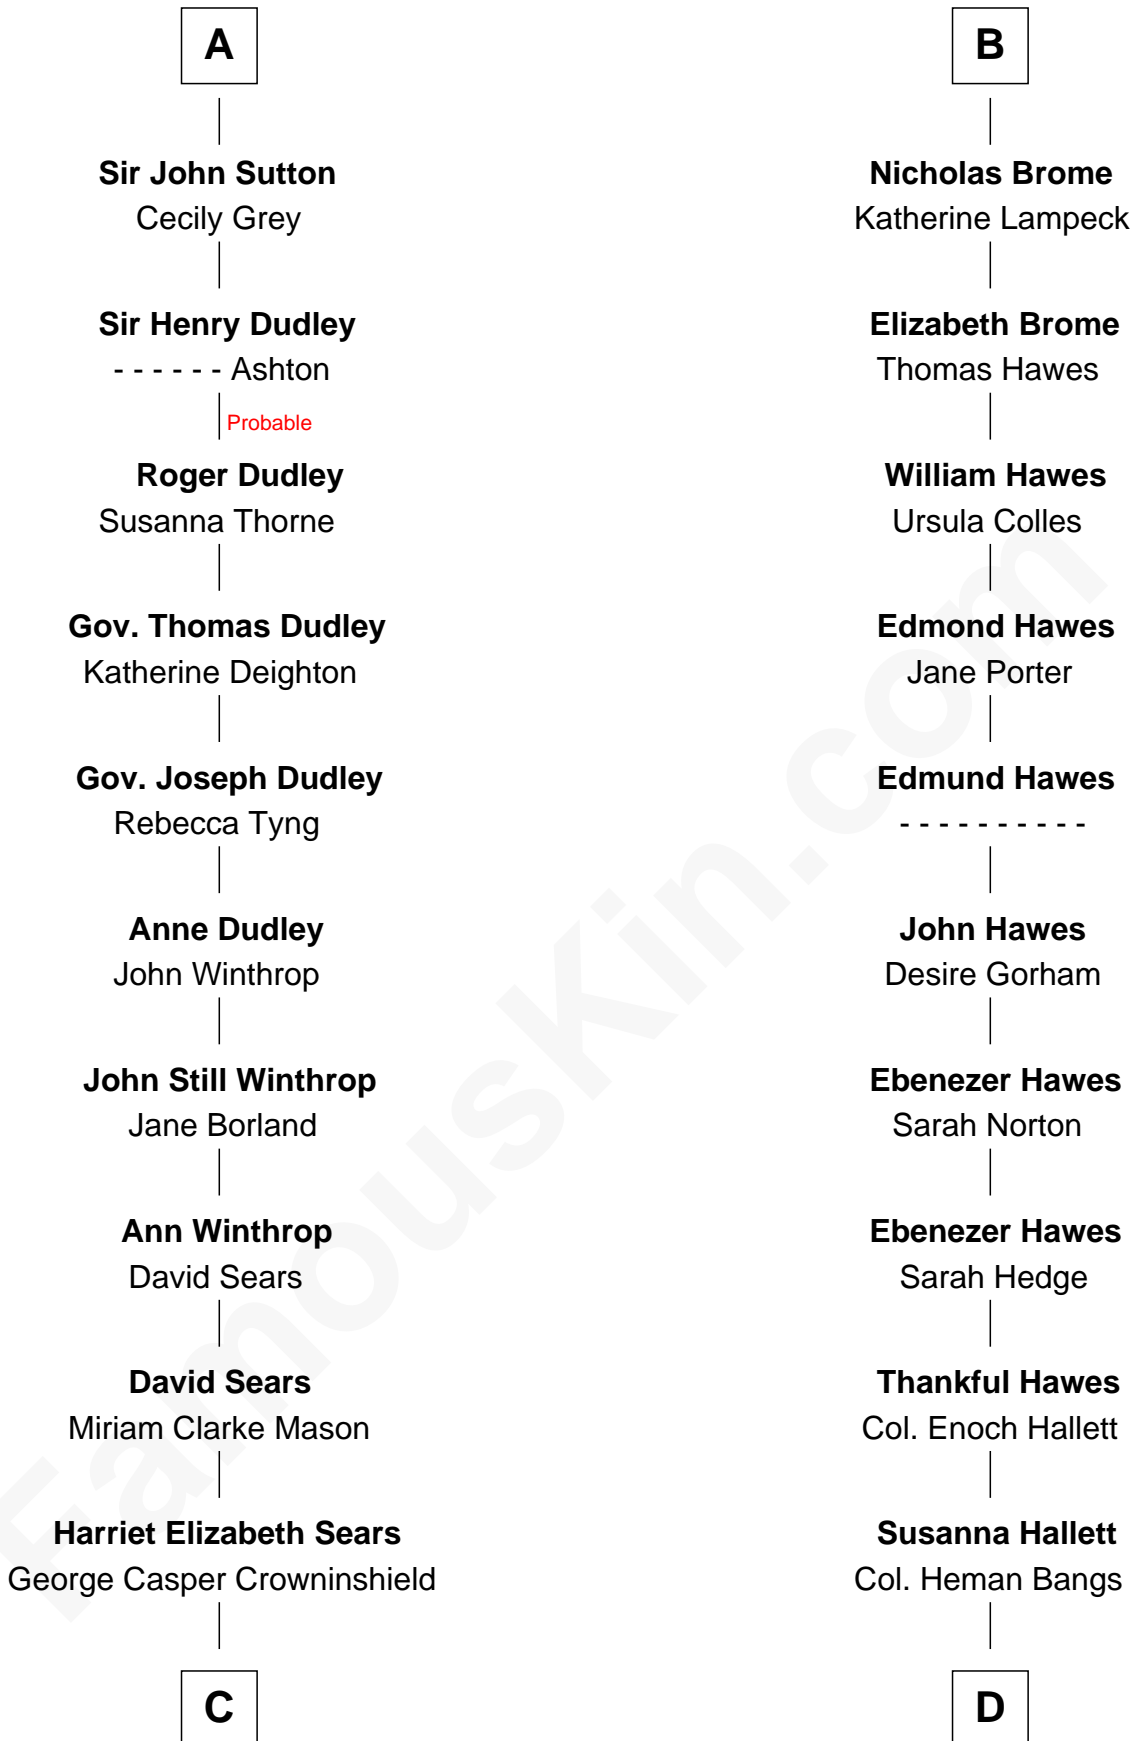

# FamousKin.com Relationship Chart of John Adams Morgan

1952 Olympic Sailing Gold Medalist

19th cousin 1 time removed of

**Eugene Foss**

45th Governor of Massachusetts

**C**

**Frances Cadwallader Crowninshield**

John Quincy Adams

**Charles Francis Adams**

Frances Lovering

**Catherine Frances Lovering Adams**

Henry Sturgis Morgan

**John Adams Morgan**

*Olympic Gold Medalist*

**D**

**Amanda Bangs**

Samuel Bartlett Foss

**George Edmund Foss**

Marcia Cordelia Noble

**Eugene Foss**

*45th Governor of Massachusetts*

FamousKin.com