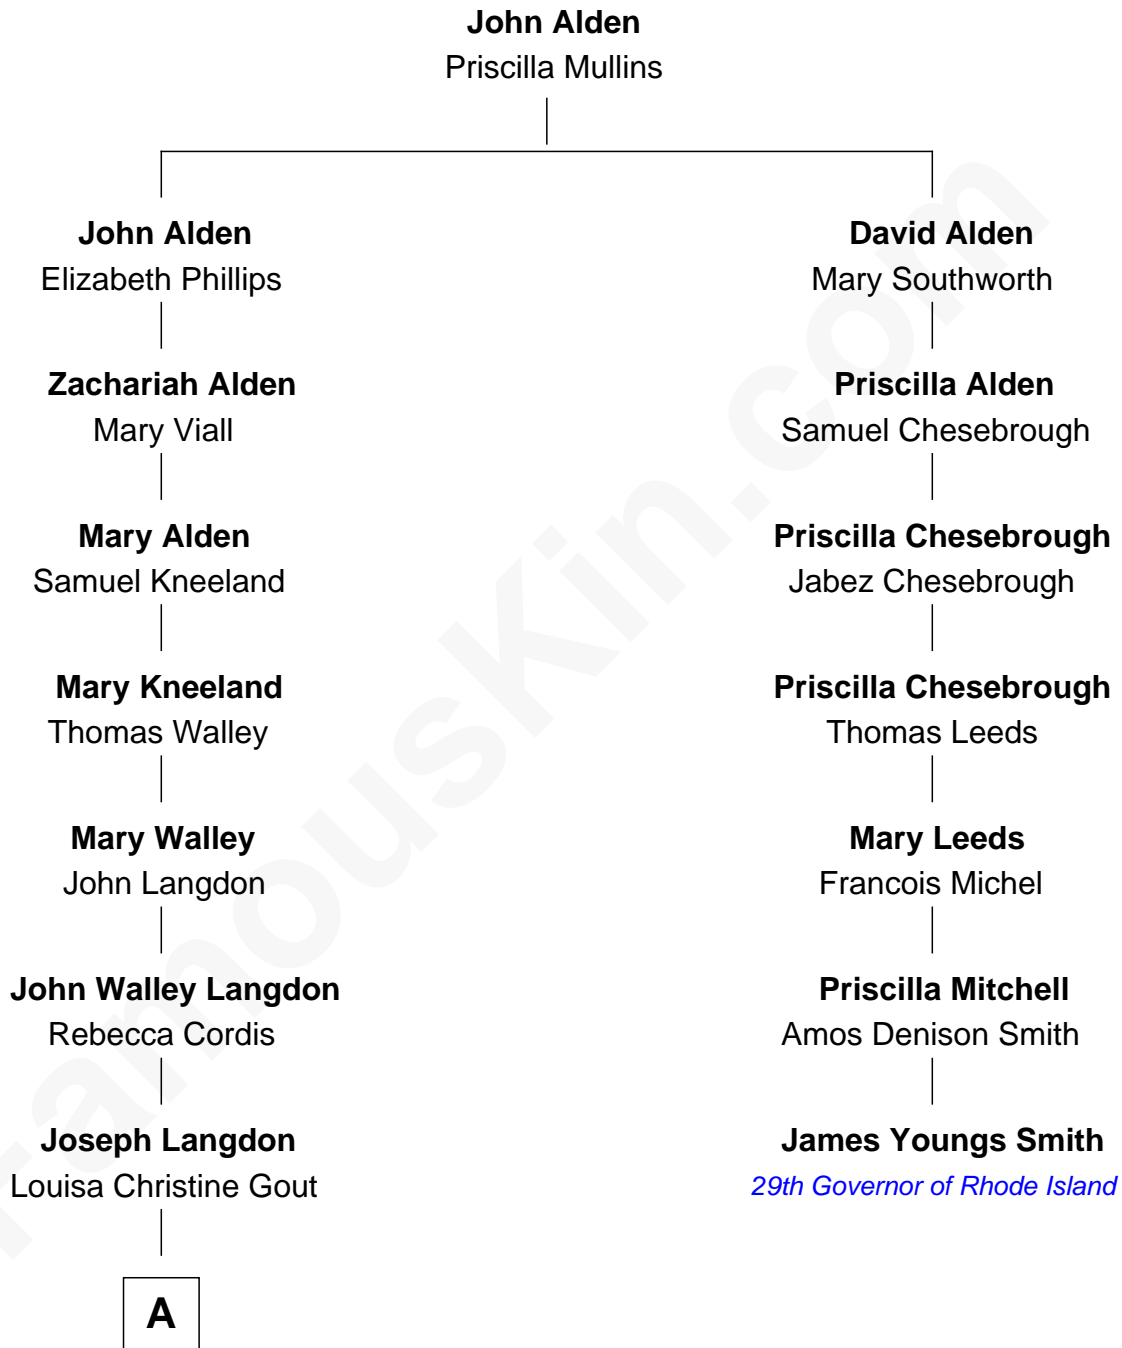

FamousKin.com Relationship Chart of

Benedict Cumberbatch
Movie, Television and Stage Actor

6th cousin 5 times removed of

James Youngs Smith
29th Governor of Rhode Island

A

Ida Josephine Langdon

Thomas Bowen Rees

Hélène Gertrude Rees

Henry Alfred Cumberbatch

Henry Carlton Cumberbatch

Pauline Ellen Laing Congdon

Timothy Carlton Congdon Cumberbatch

Wanda Ventham

Benedict Cumberbatch

Movie, Television and Stage Actor