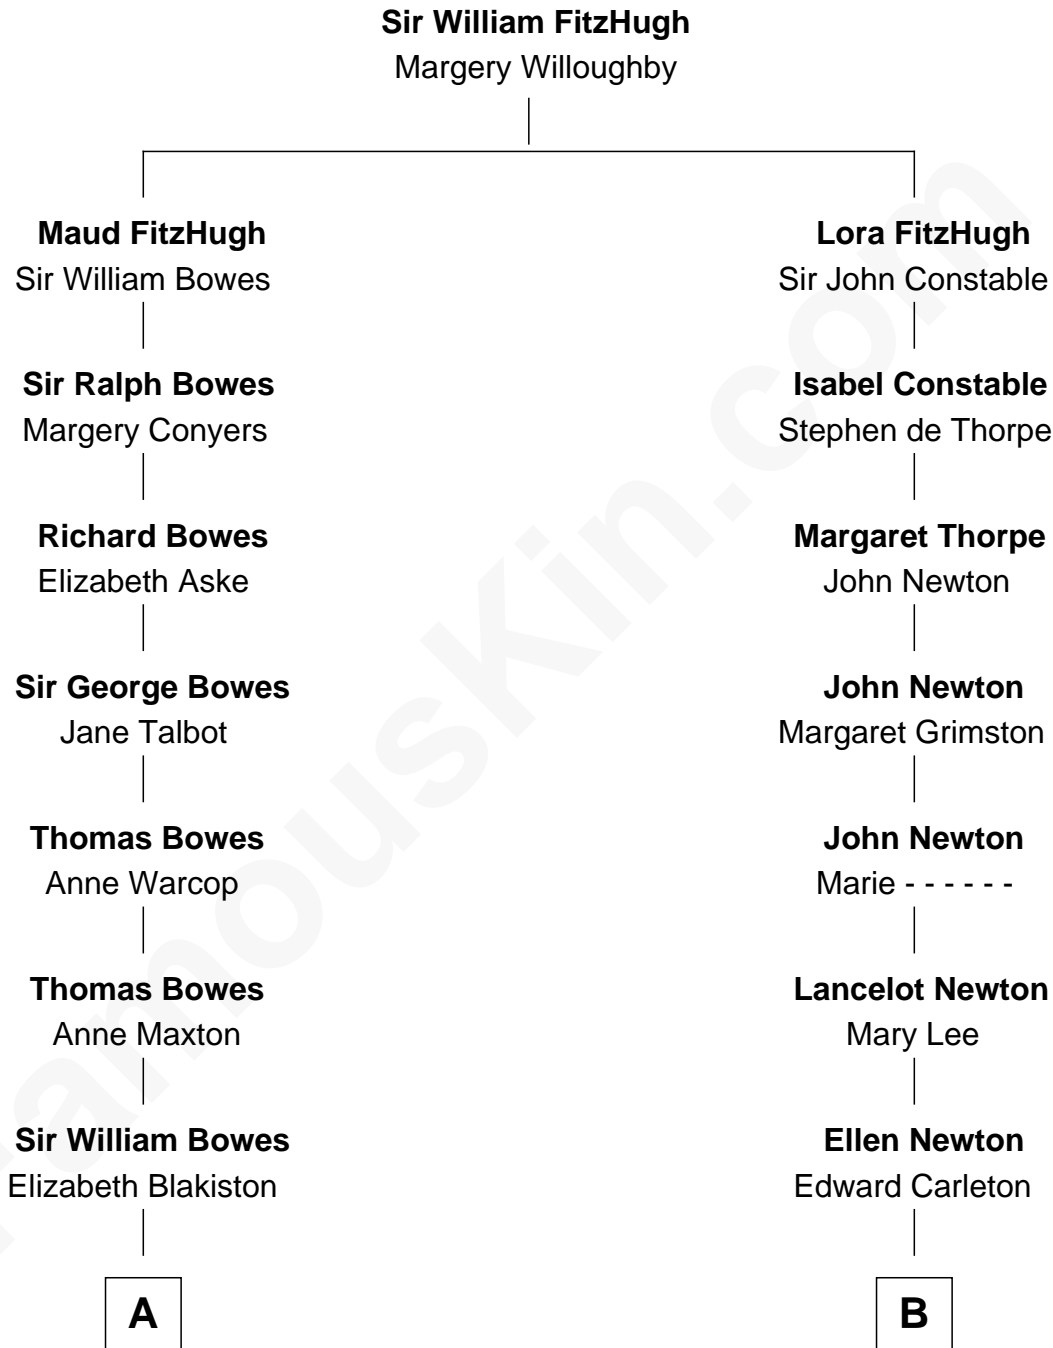

# FamousKin.com Relationship Chart of

**Benedict Cumberbatch**  
*Movie, Television and Stage Actor*

15th cousin 2 times removed of

**Mickey Rourke**  
*Movie Actor*

**A**

**Anne Bowes**  
Edward Chaloner

**William Chaloner**  
Mary Finney

**William Chaloner**  
Emma Harvey

**Caroline Chaloner**  
Abraham Parry Cumberbatch

**Robert William Cumberbatch**  
Louisa Grace Hanson

**Henry Alfred Cumberbatch**  
Hélène Gertrude Rees

**Henry Carlton Cumberbatch**  
Pauline Ellen Laing Congdon

**Timothy Carlton Congdon Cumberbatch**  
Wanda Ventham

**Benedict Cumberbatch**  
*Movie, Television and Stage Actor*

**B**

**John Carleton**  
Hannah Jewett

**Thomas Carleton**  
Elizabeth Hazeltine

**George Carleton**  
Mary Hale