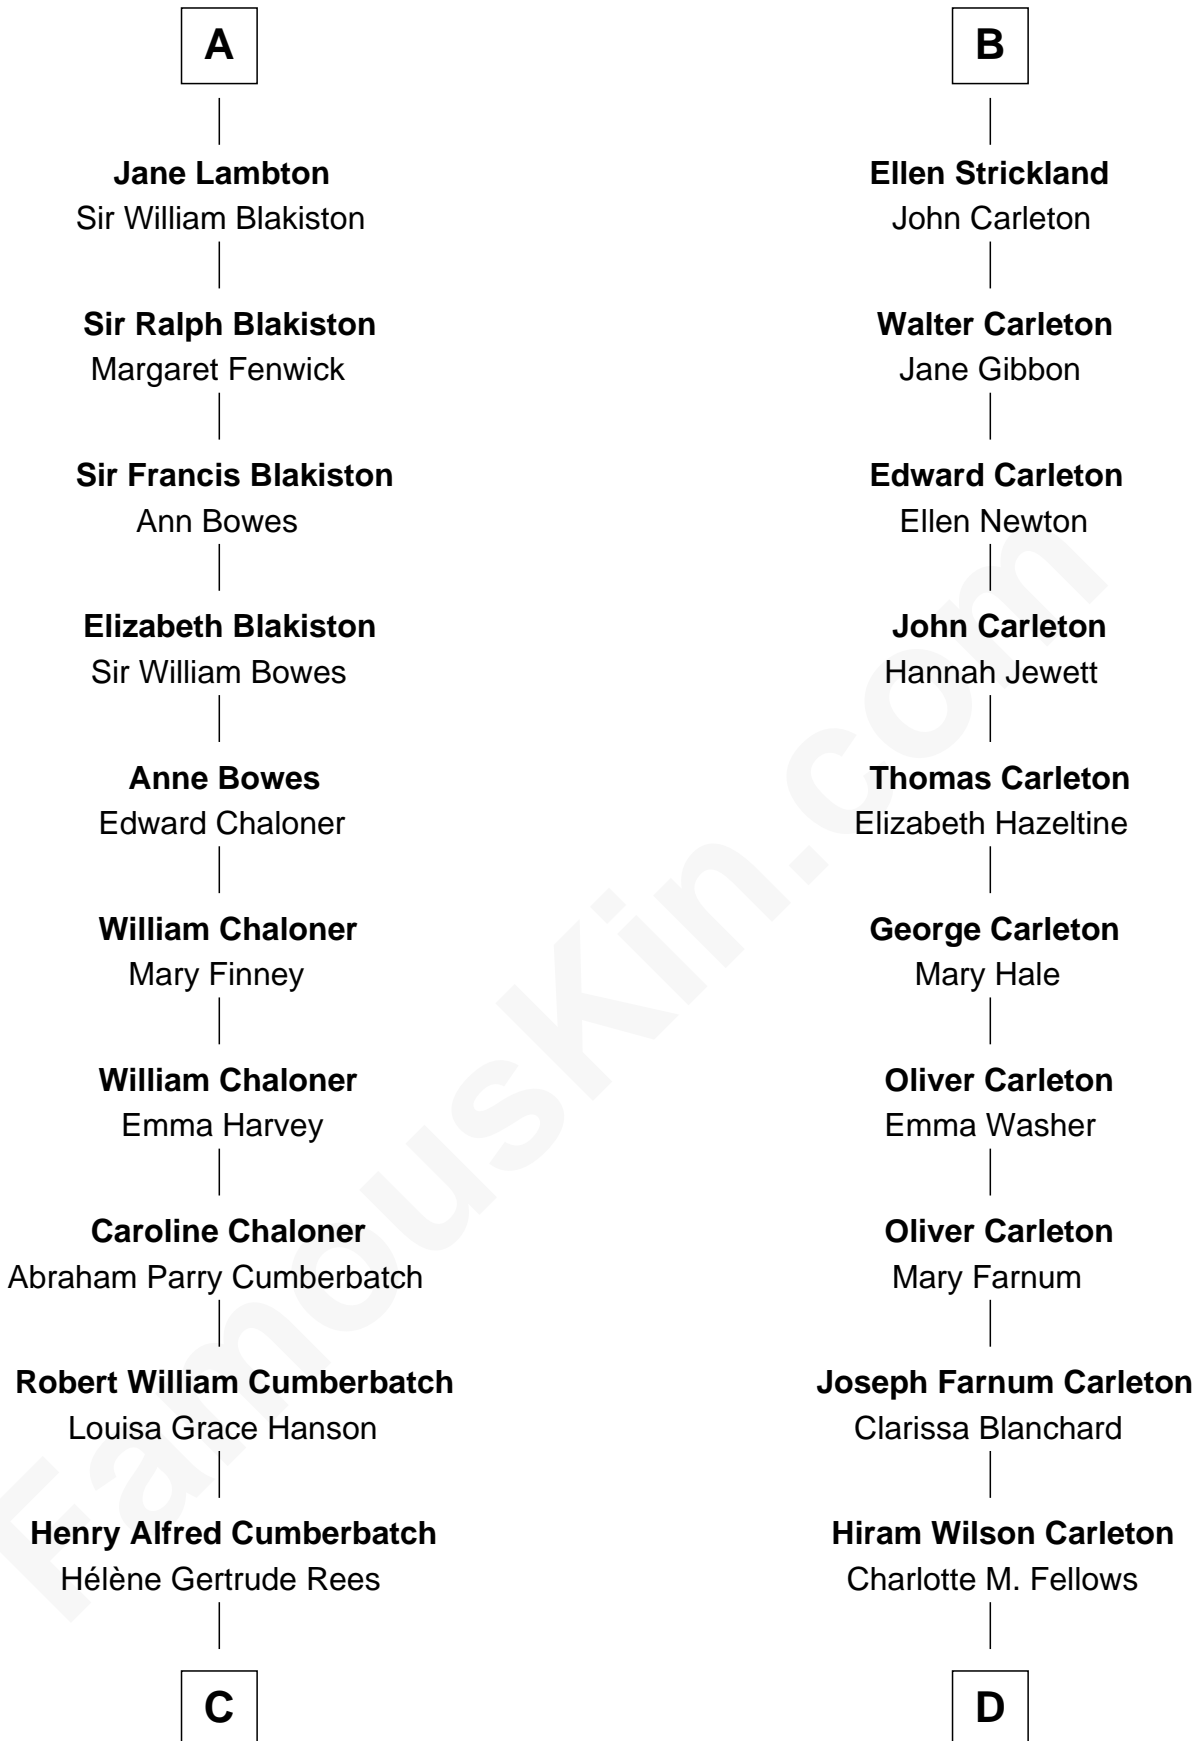

# FamousKin.com Relationship Chart of

**Benedict Cumberbatch**  
*Movie, Television and Stage Actor*

19th cousin 1 time removed of

**Mickey Rourke**  
*Movie Actor*

**C**

**Henry Carlton Cumberbatch**

Pauline Ellen Laing Congdon

**Timothy Carlton Congdon Cumberbatch**

Wanda Ventham

**Benedict Cumberbatch**

*Movie, Television and Stage Actor*

**D**

**Joseph Clinton Carleton**

Maud Alice Fitts

**Hazel May Carleton**

Leonard Ernest Cameron

**Annette Elizabeth Cameron**

Philip Andrew Rourke

**Mickey Rourke**

*Movie Actor*