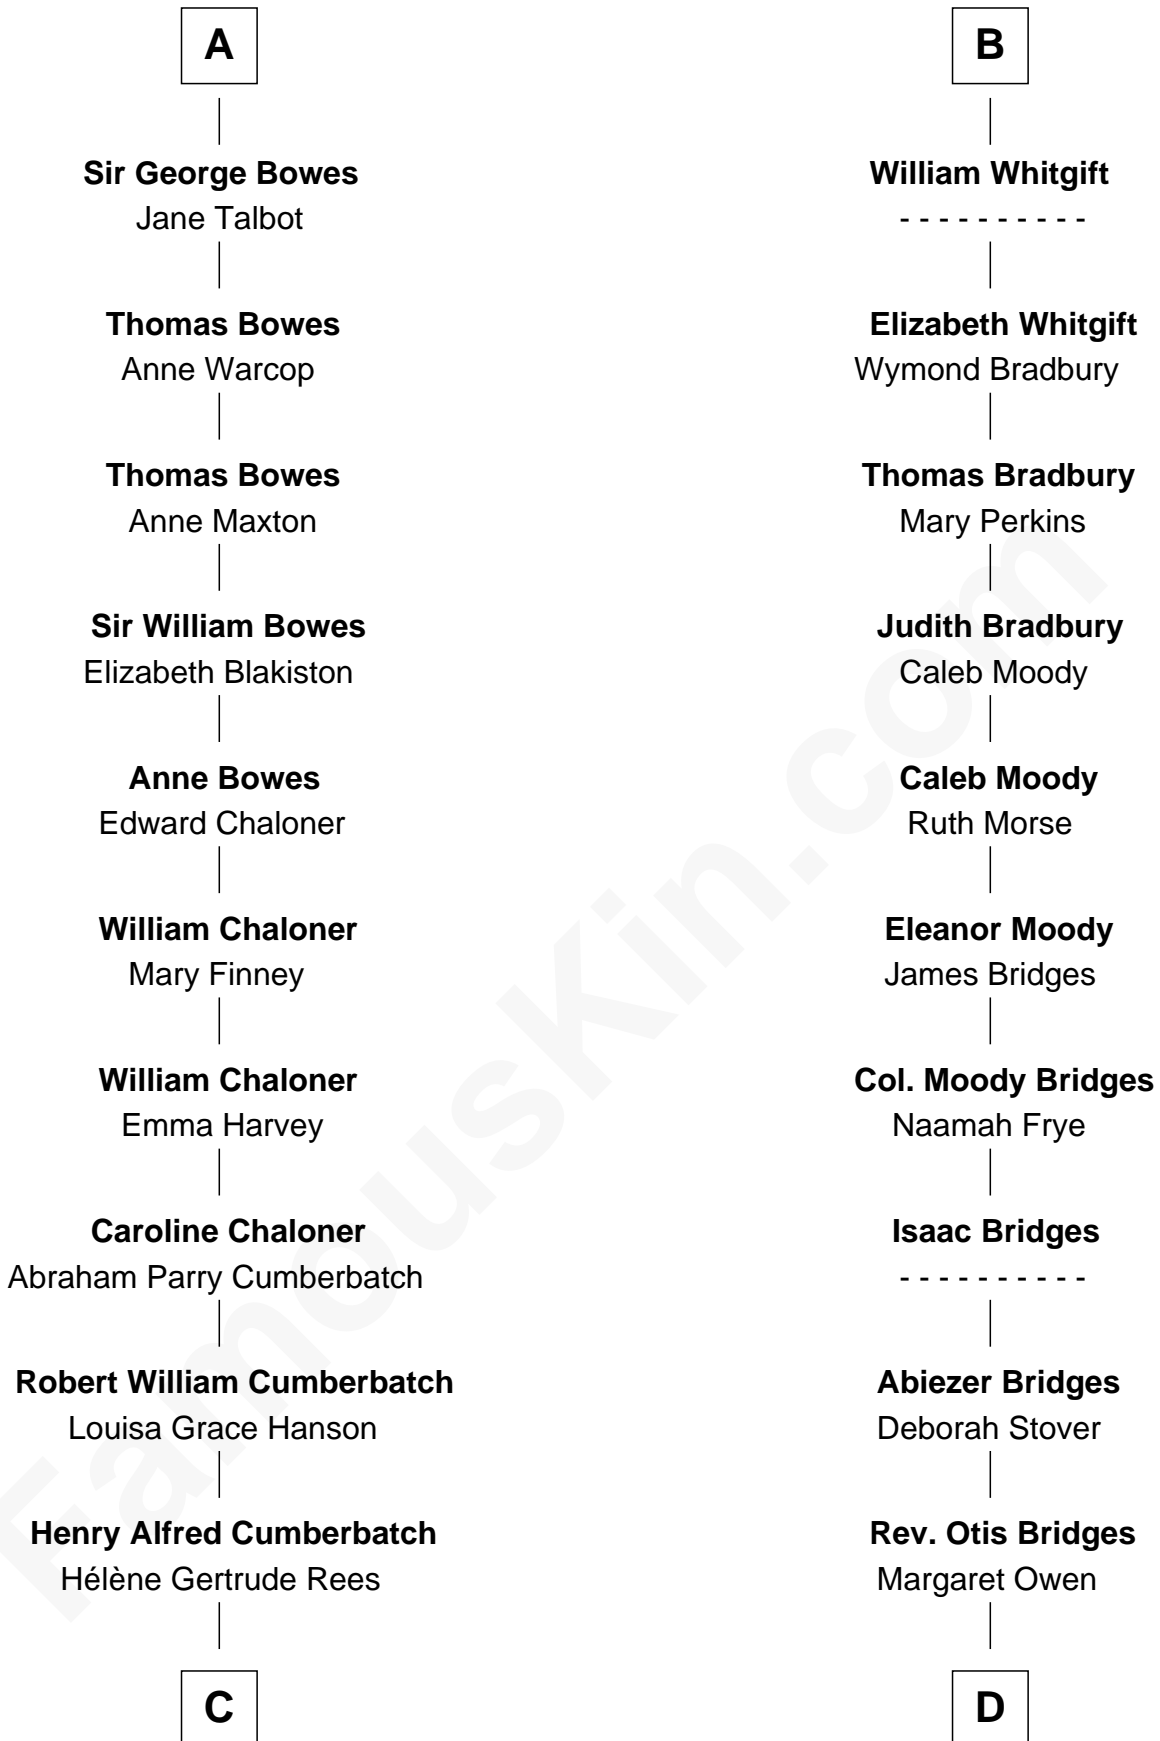

FamousKin.com
Relationship Chart of
Benedict Cumberbatch
Movie, Television and Stage Actor

19th cousin of

Owen Brewster
54th Governor of Maine

C

Henry Carlton Cumberbatch

Pauline Ellen Laing Congdon

Timothy Carlton Congdon Cumberbatch

Wanda Ventham

Benedict Cumberbatch

Movie, Television and Stage Actor

D

Owen W. Bridges

Lydia A. -----

Carrie S. Bridges

William Edmund Brewster

Owen Brewster

54th Governor of Maine

FamousKin.com