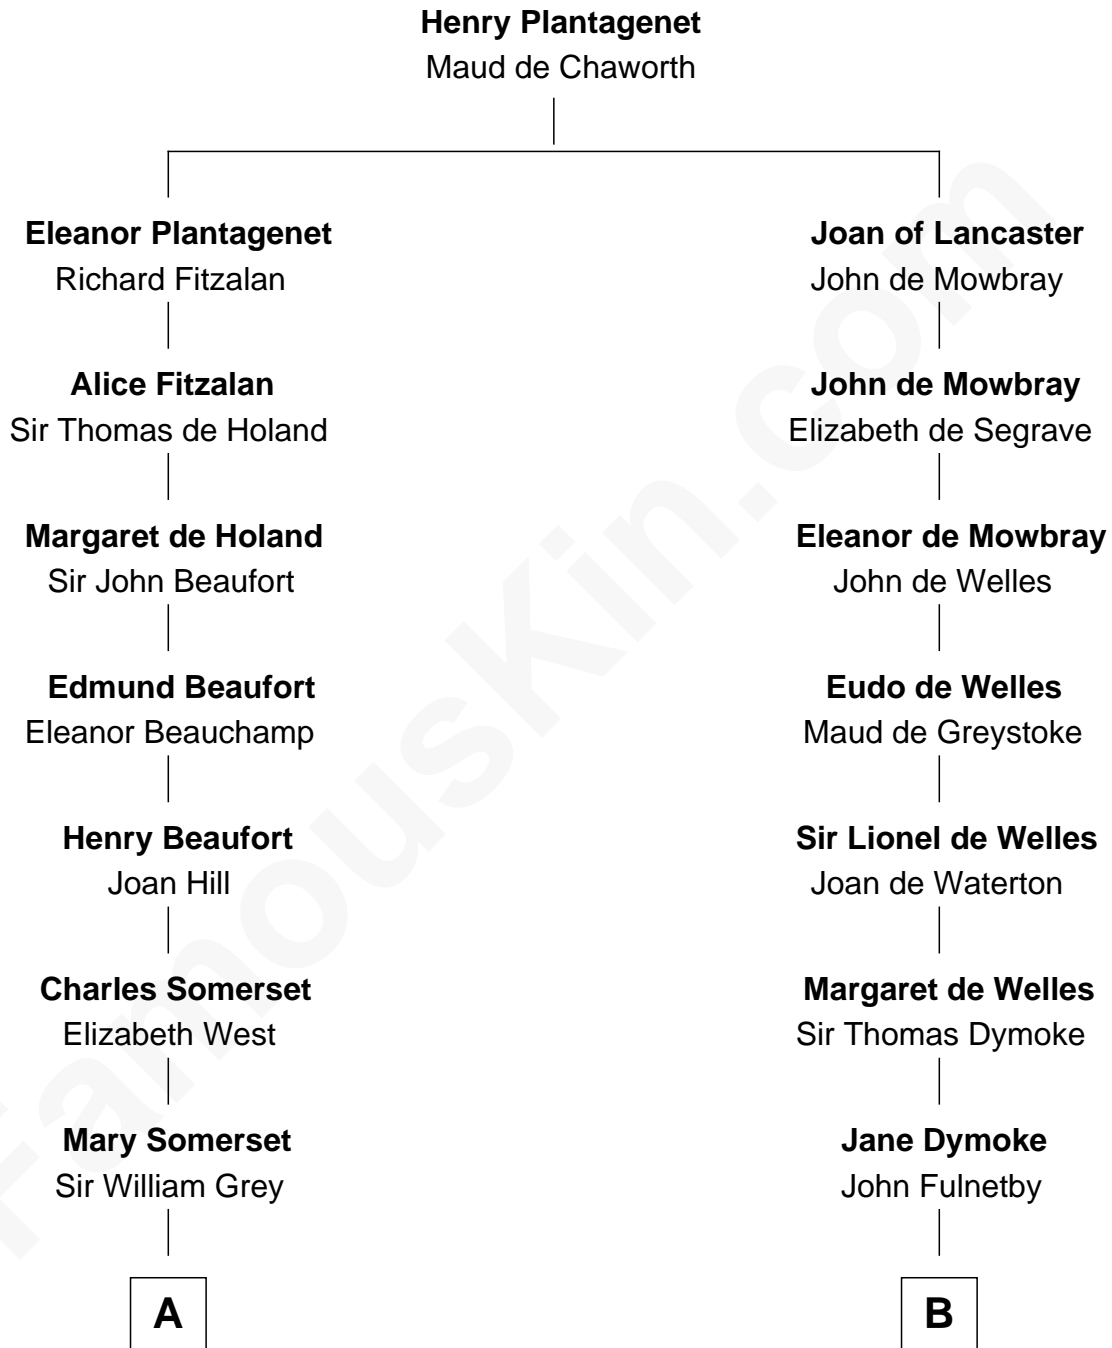

FamousKin.com Relationship Chart of

Benedict Cumberbatch
Movie, Television and Stage Actor

20th cousin 1 time removed of

Owen Brewster
54th Governor of Maine

C

Henry Alfred Cumberbatch

Hélène Gertrude Rees

Henry Carlton Cumberbatch

Rev. Otis Bridges

Margaret Owen

Owen W. Bridges

Lydia A. -----

Carrie S. Bridges

William Edmund Brewster

Owen Brewster

54th Governor of Maine