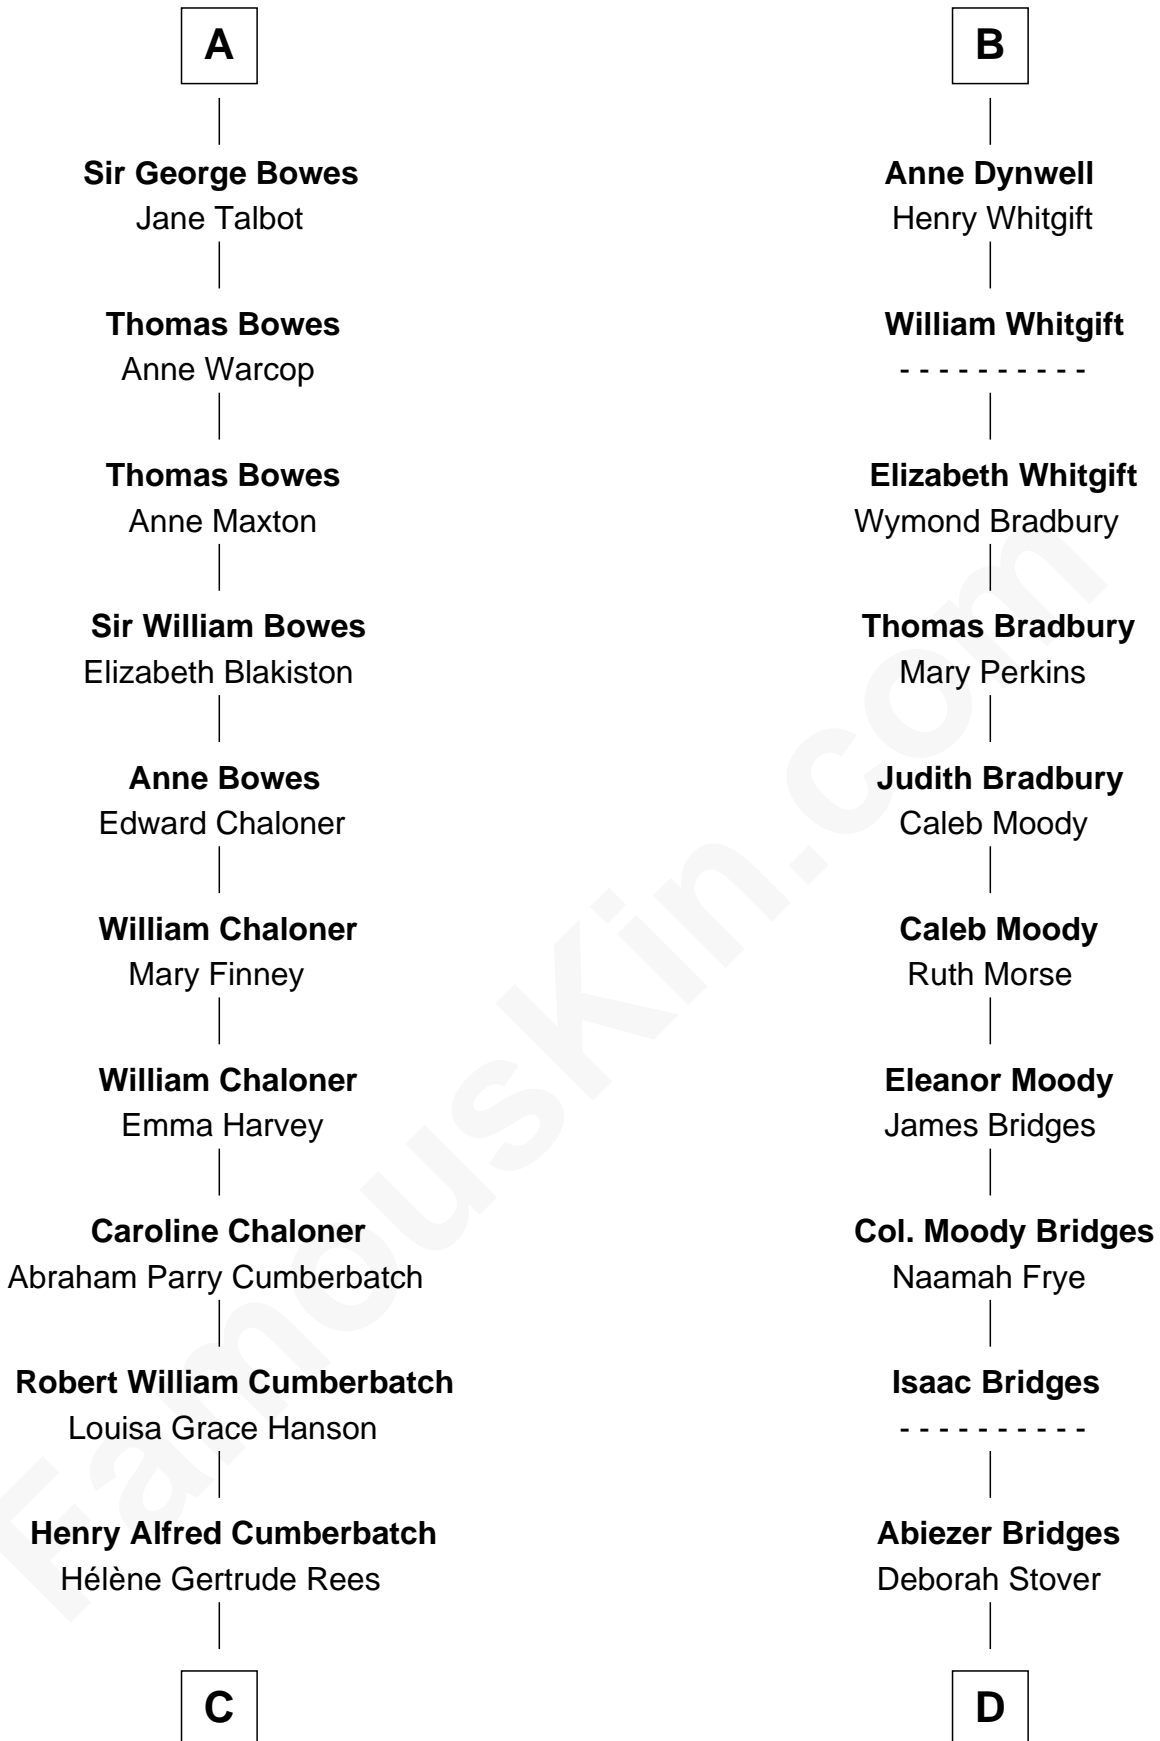

FamousKin.com

Relationship Chart of

Benedict Cumberbatch
Movie, Television and Stage Actor

19th cousin 1 time removed of

Owen Brewster
54th Governor of Maine

Sir Geoffrey le Scrope
 Ivetta de Ros

C

Henry Carlton Cumberbatch

Owen W. Bridges

Lydia A. - - - - -

Carrie S. Bridges

William Edmund Brewster

Owen Brewster

54th Governor of Maine

FamousKin.com