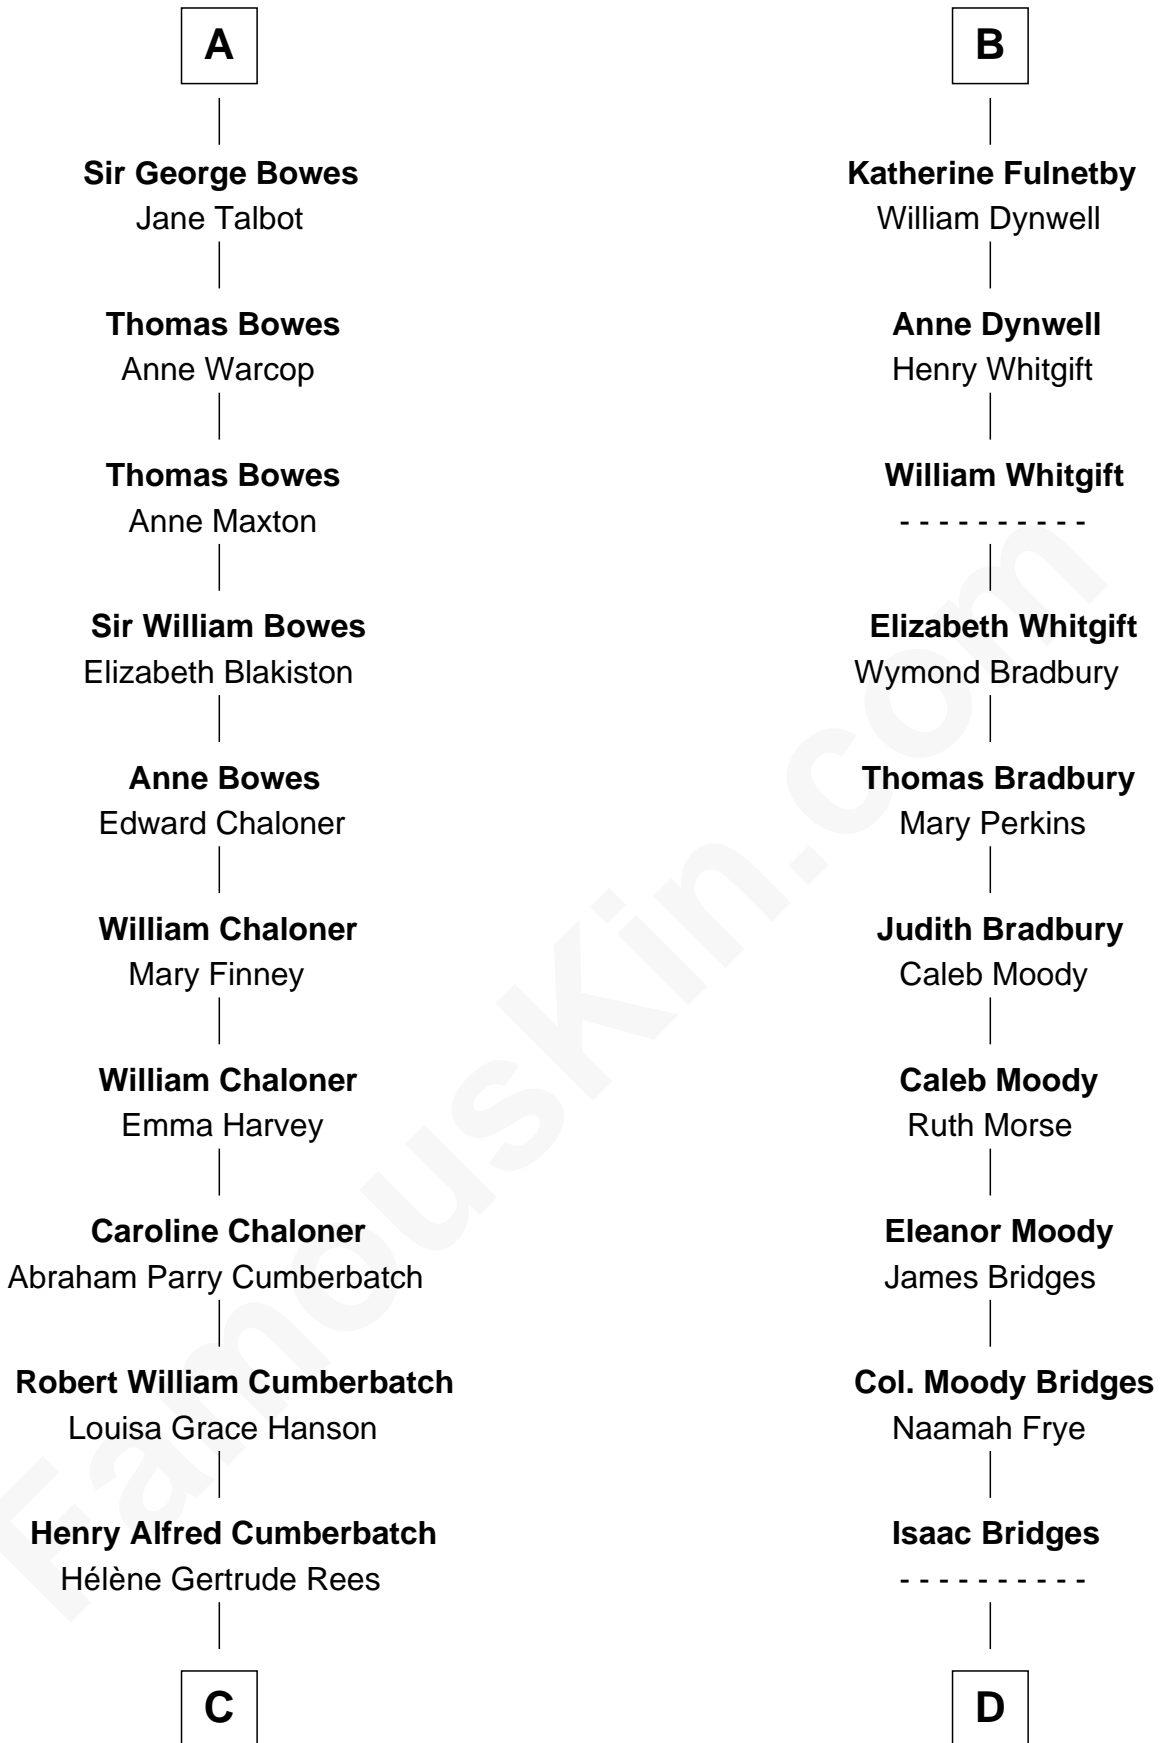

FamousKin.com

Relationship Chart of

Benedict Cumberbatch

Movie, Television and Stage Actor

19th cousin 2 times removed of

Owen Brewster

54th Governor of Maine

Sir Robert de Clifford

Maud de Clare

C

Henry Carlton Cumberbatch

Pauline Ellen Laing Congdon

Timothy Carlton Congdon Cumberbatch

Wanda Ventham

Benedict Cumberbatch

Movie, Television and Stage Actor

William Edmund Brewster

Owen Brewster

54th Governor of Maine