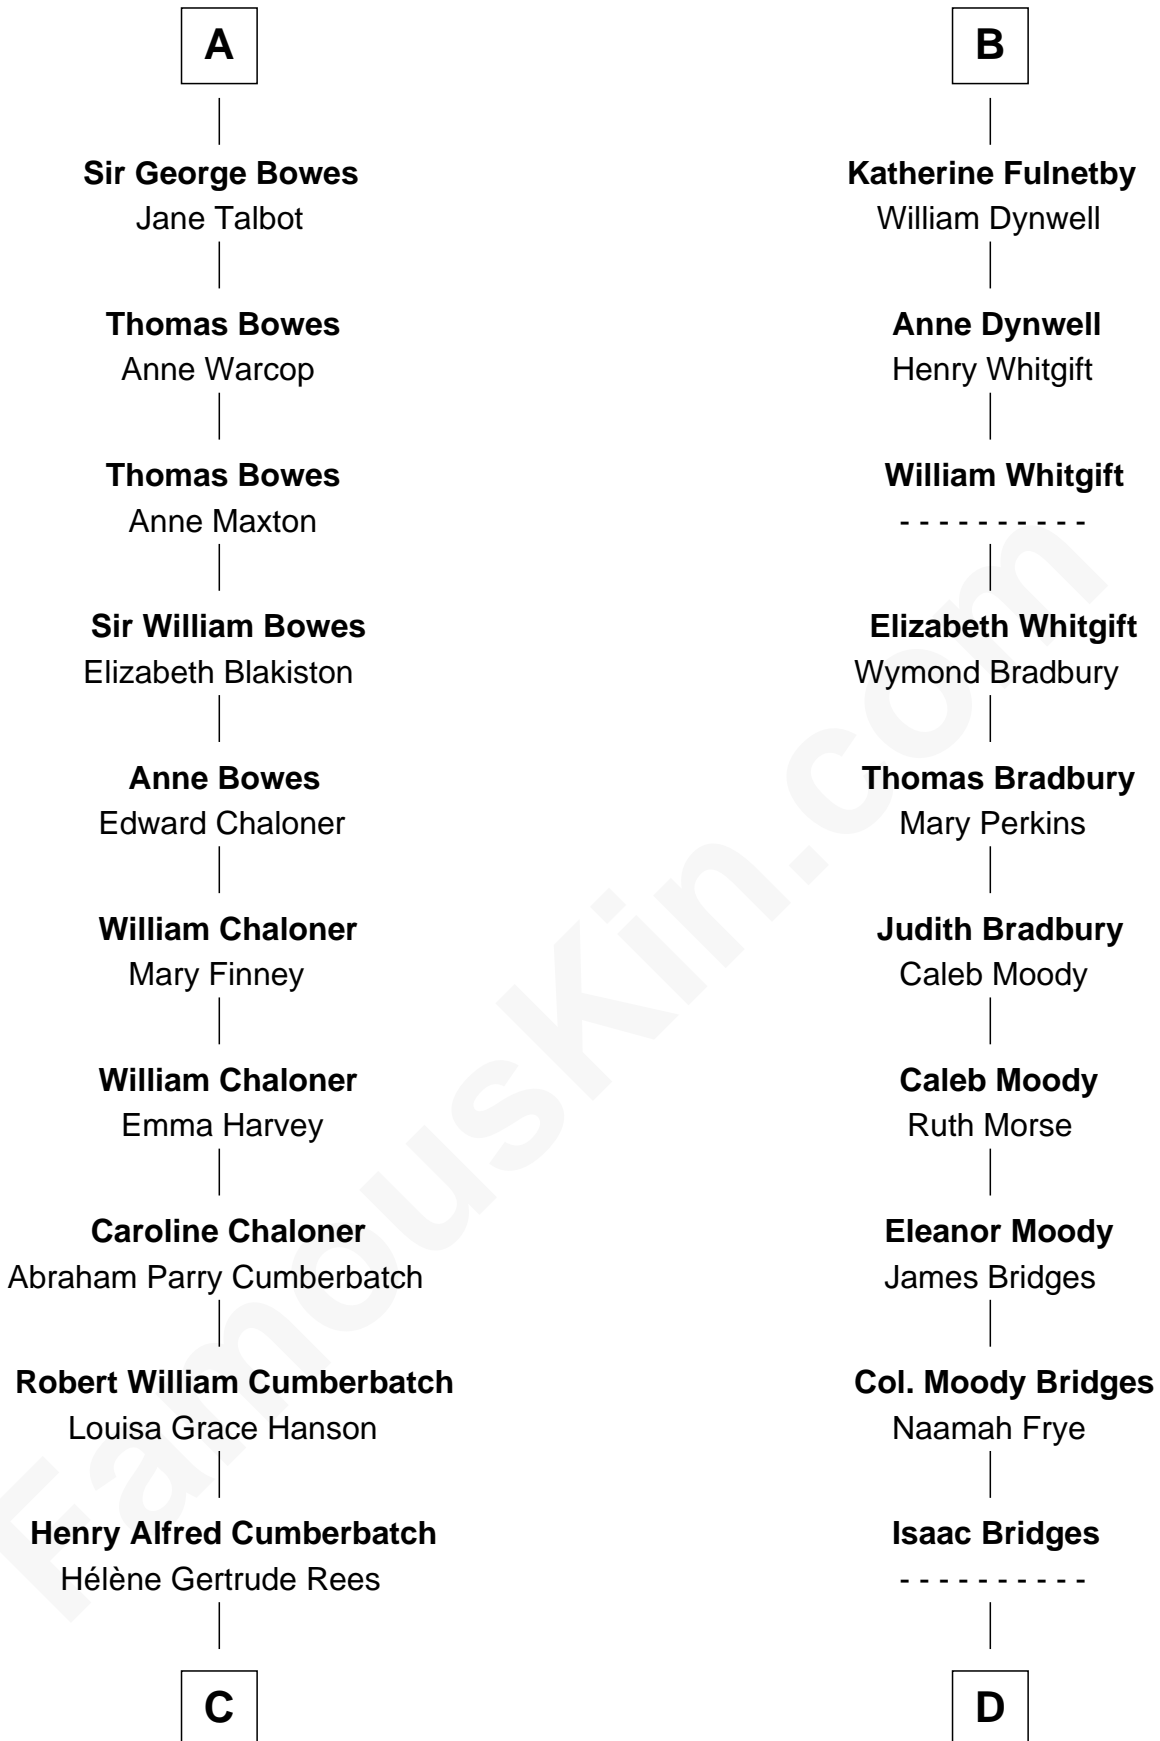

FamousKin.com

Relationship Chart of

Benedict Cumberbatch

Movie, Television and Stage Actor

19th cousin 2 times removed of

Owen Brewster

54th Governor of Maine

C

Henry Carlton Cumberbatch

Pauline Ellen Laing Congdon

Timothy Carlton Congdon Cumberbatch

Wanda Ventham

Benedict Cumberbatch

Movie, Television and Stage Actor

D

Abiezer Bridges

54th Governor of Maine