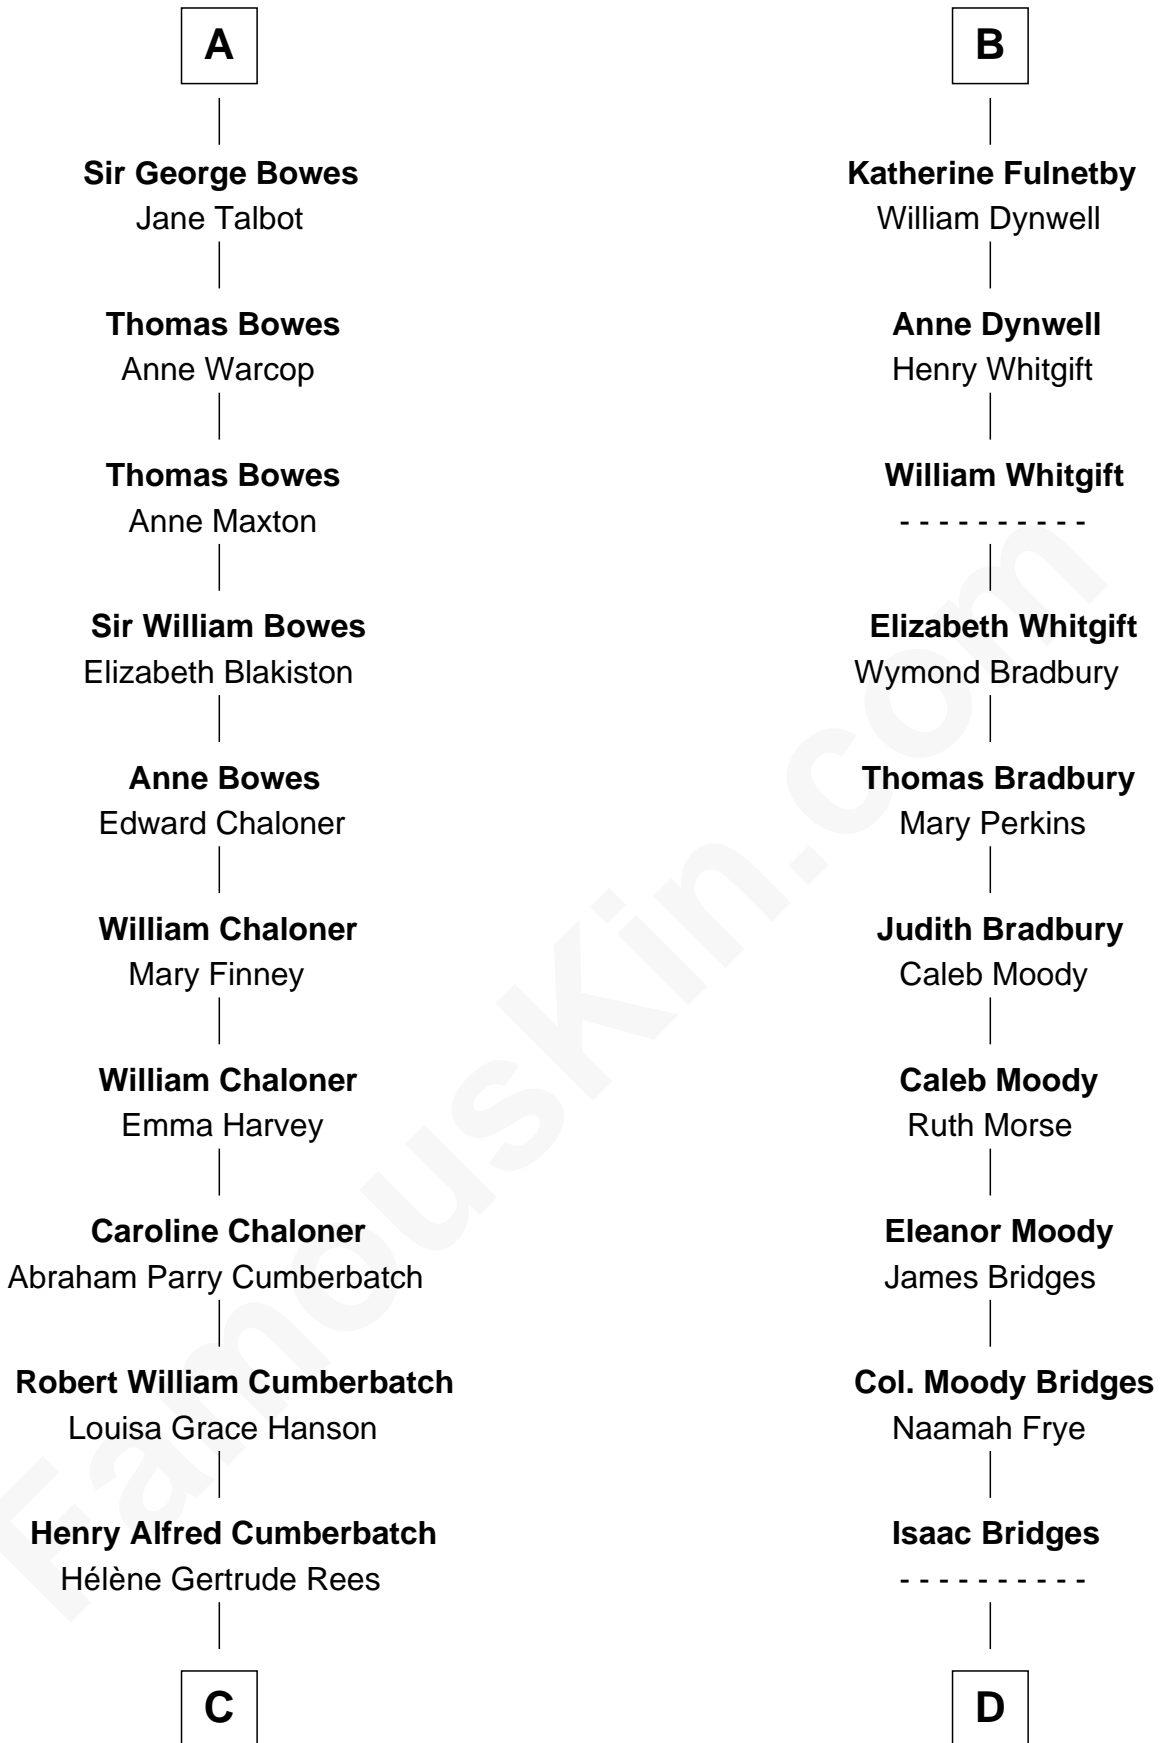

FamousKin.com

Relationship Chart of

Benedict Cumberbatch

Movie, Television and Stage Actor

19th cousin 2 times removed of

Owen Brewster

54th Governor of Maine

Sir Maurice de Berkeley

Eve la Zouche

C

Henry Carlton Cumberbatch

Pauline Ellen Laing Congdon

Timothy Carlton Congdon Cumberbatch

Wanda Ventham

Benedict Cumberbatch

Movie, Television and Stage Actor

William Edmund Brewster

Owen Brewster

54th Governor of Maine