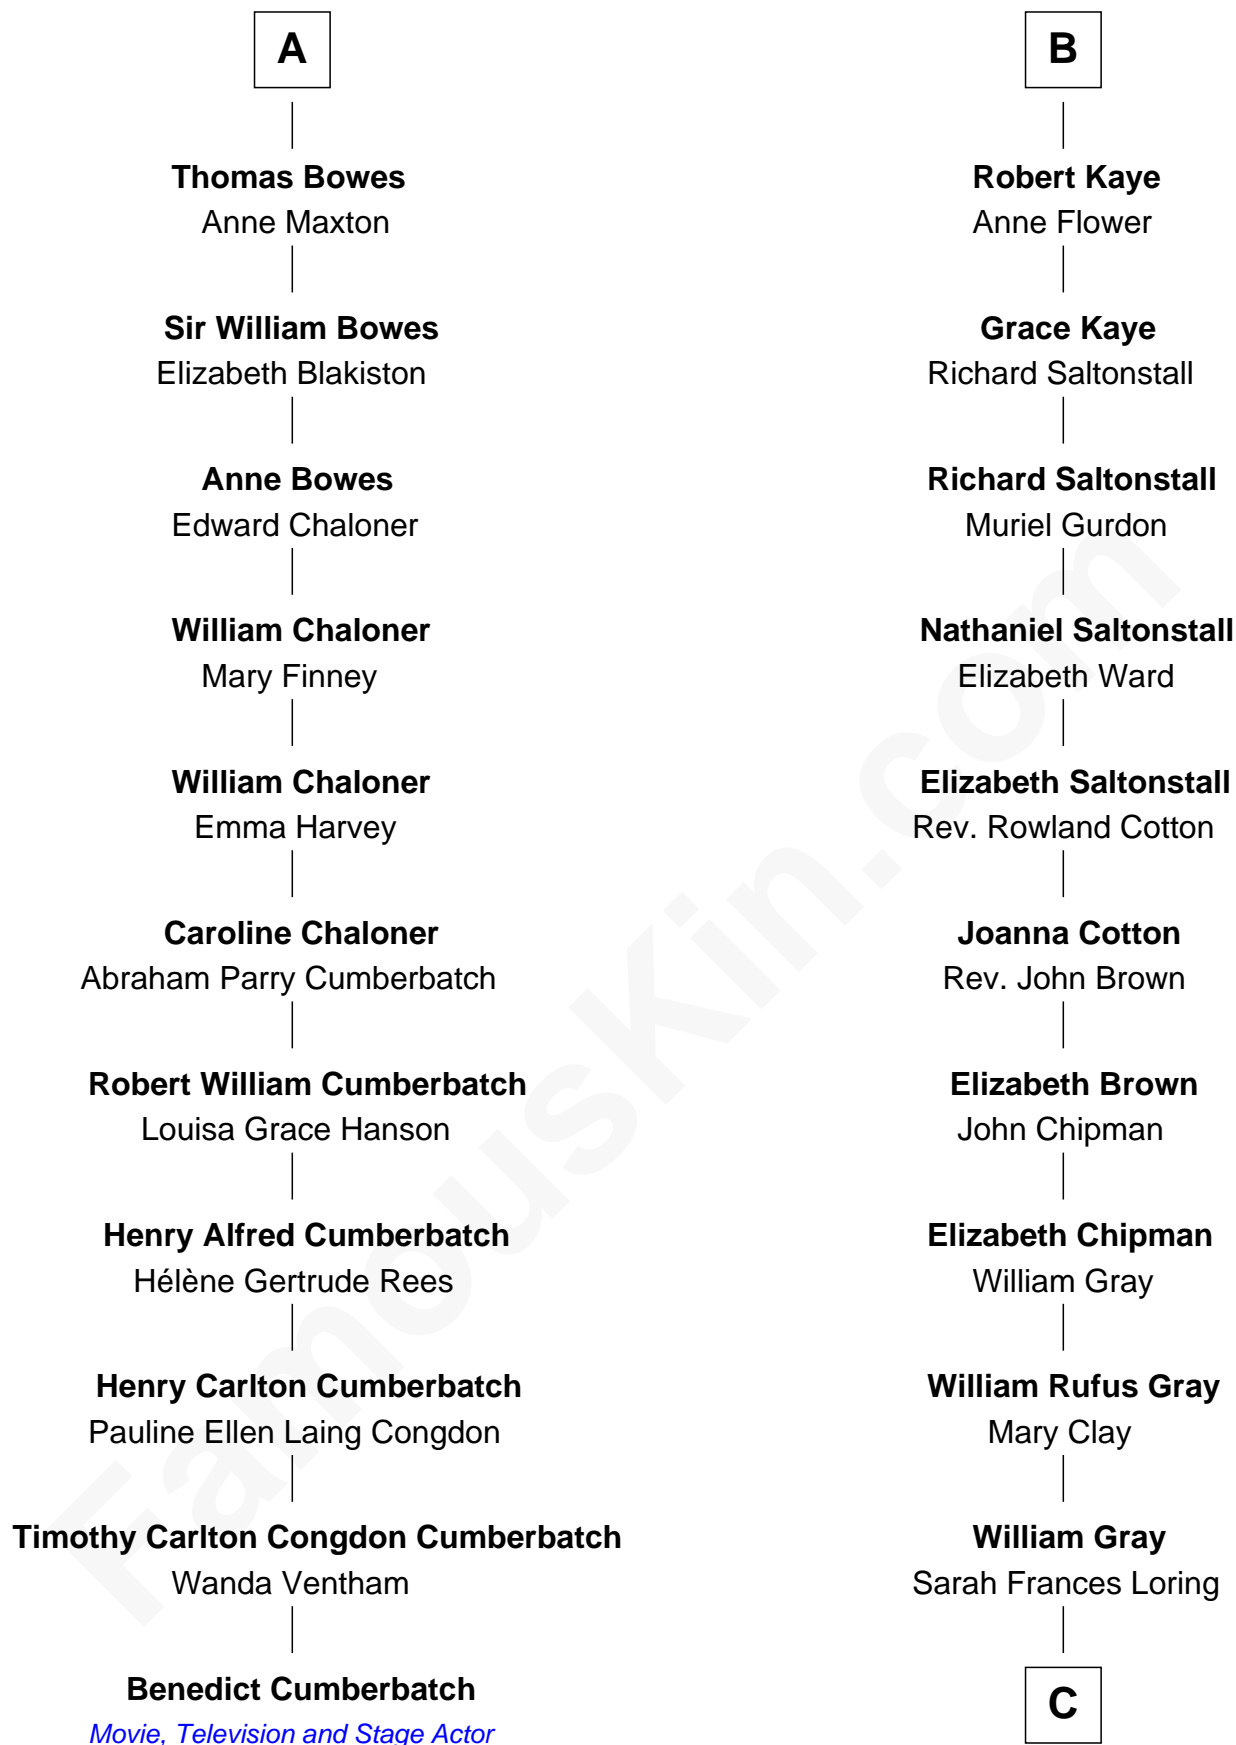

## Relationship Chart of

**Benedict Cumberbatch**

*Movie, Television and Stage Actor*

17th cousin 3 times removed of

**Story Musgrave**

*NASA Astronaut*

**Sir Roger de Clifford**

Maud de Beauchamp

**C**

**Edward Gray**  
Elizabeth Gray Story

**Marguerite Gray**  
John Butler Swann

**Marguerite Swann**  
Percy Musgrave

**Story Musgrave**  
*NASA Astronaut*