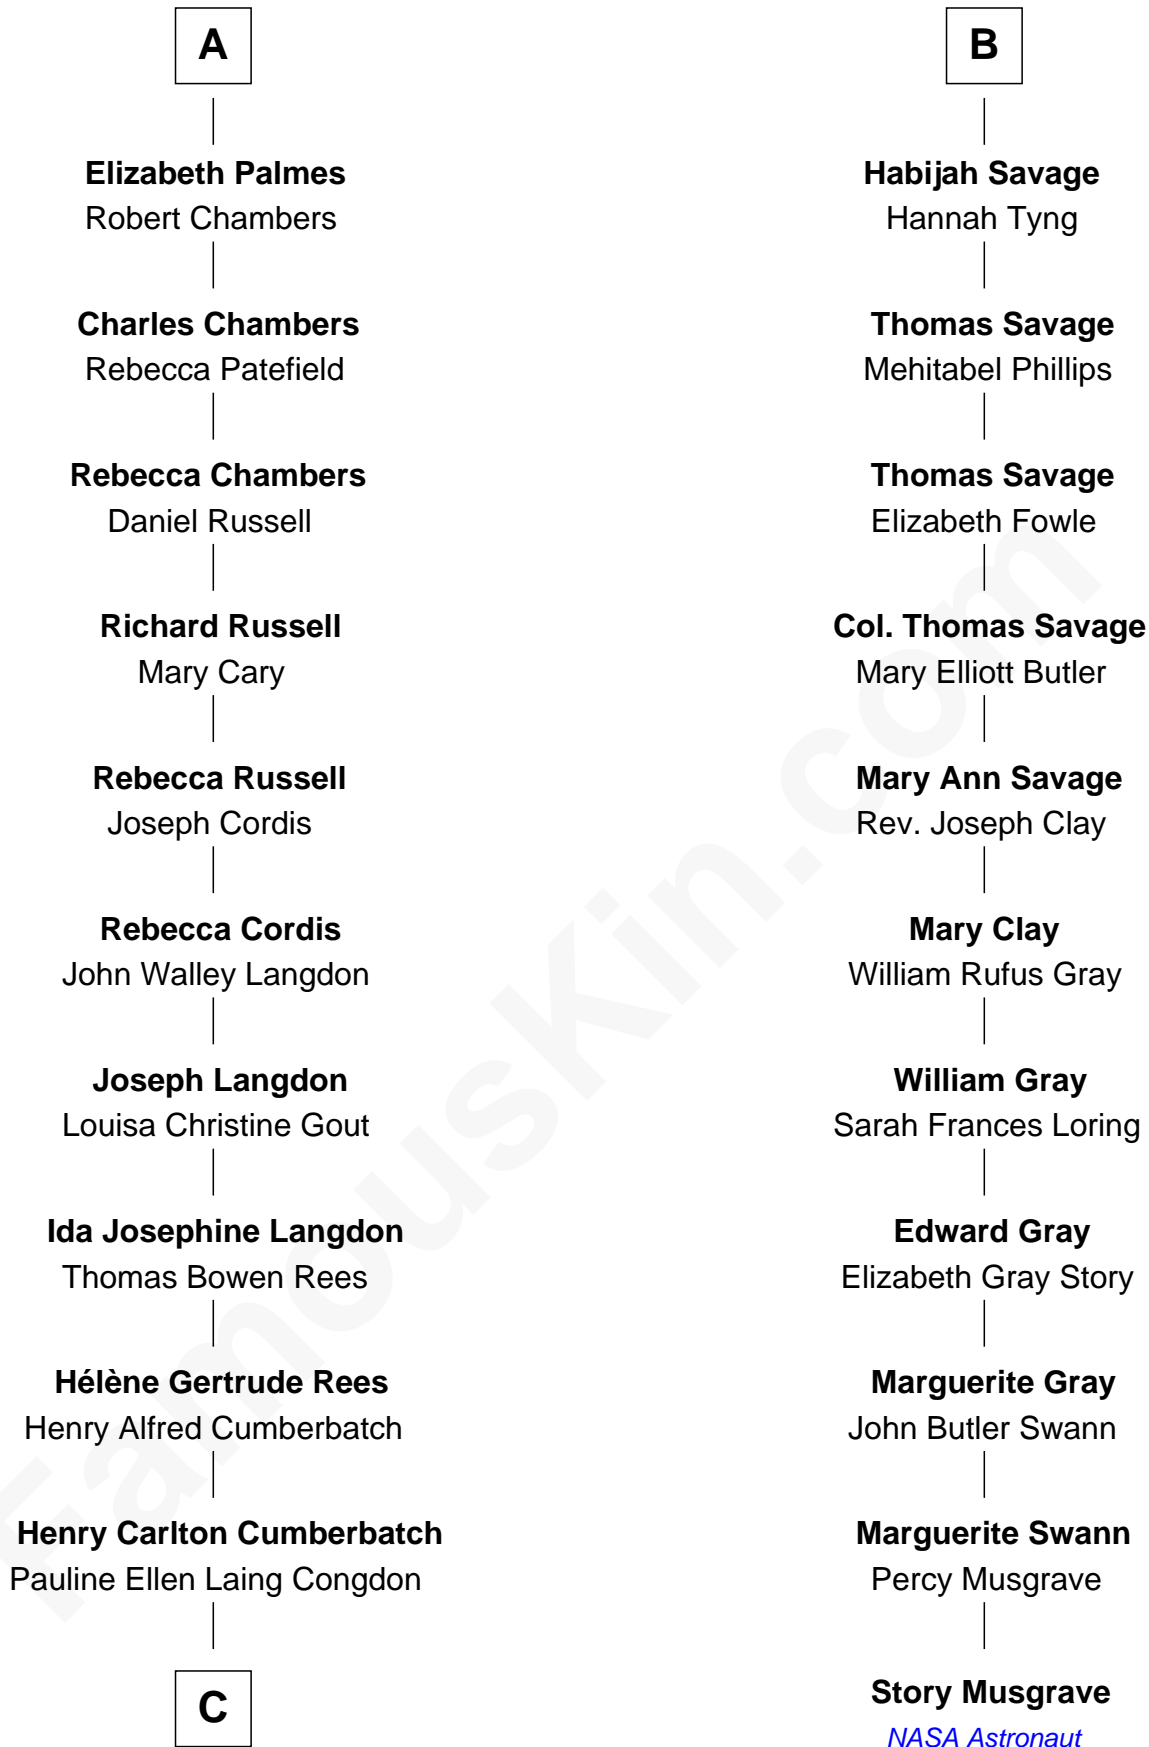

FamousKin.com Relationship Chart of

Benedict Cumberbatch
Movie, Television and Stage Actor

17th cousin 1 time removed of

Story Musgrave
NASA Astronaut

Sir Thomas Blount
Margaret de Gresley

Timothy Carlton Congdon Cumberbatch