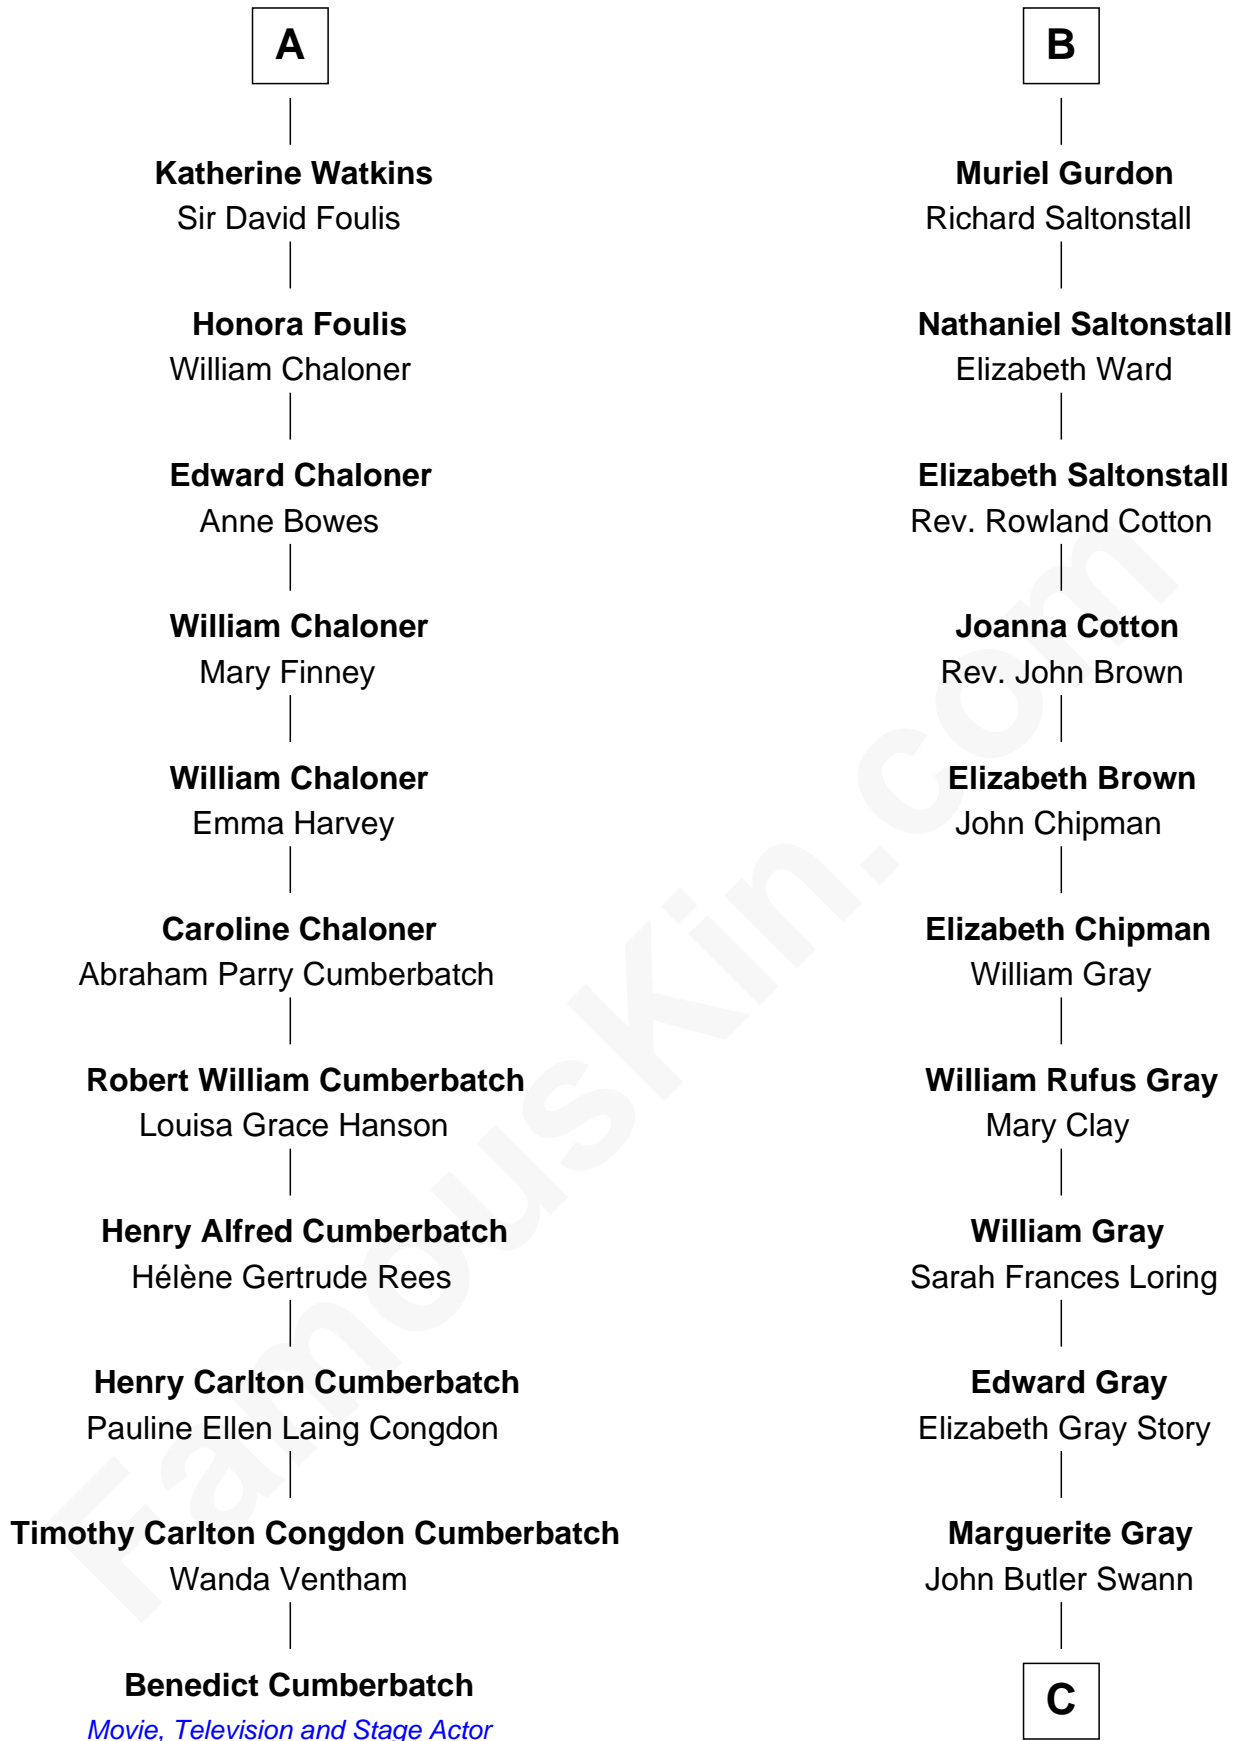

FamousKin.com

Relationship Chart of

Benedict Cumberbatch
Movie, Television and Stage Actor

17th cousin 1 time removed of

Story Musgrave
NASA Astronaut

Sir John Howard
 Alice Tendring

C

Marguerite Swann

Percy Musgrave

Story Musgrave

NASA Astronaut

FamousKin.com