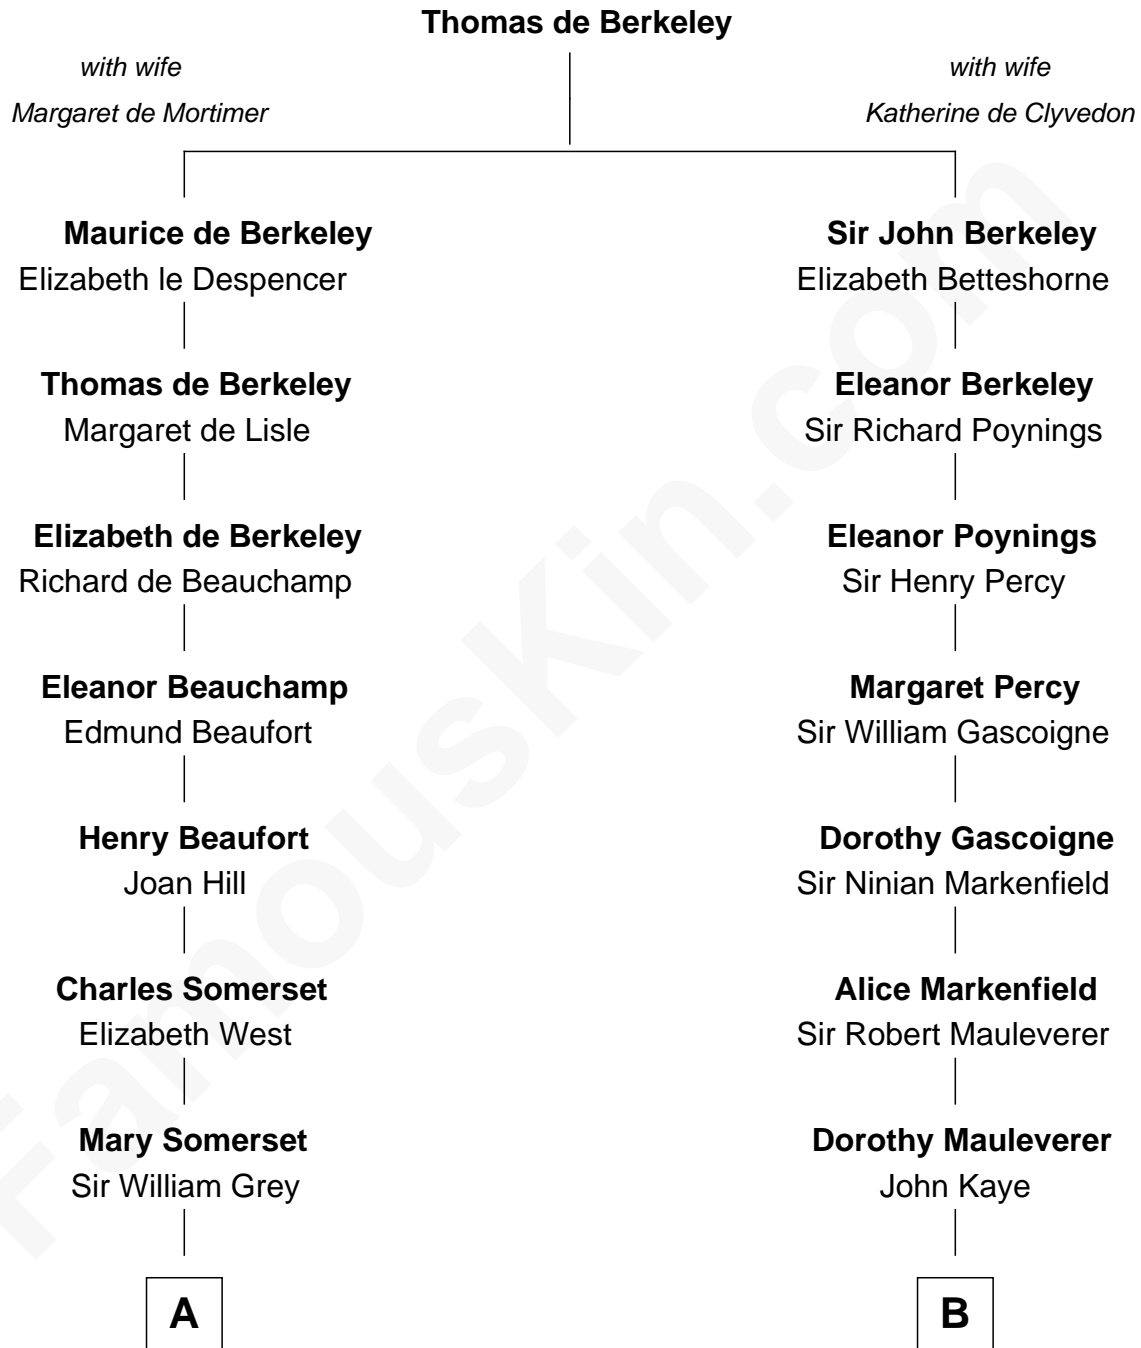

FamousKin.com
Relationship Chart of
Benedict Cumberbatch
Movie, Television and Stage Actor

20th cousin of

Story Musgrave
NASA Astronaut

C

Henry Alfred Cumberbatch

Hélène Gertrude Rees

Henry Carlton Cumberbatch

Pauline Ellen Laing Congdon

Timothy Carlton Congdon Cumberbatch

Wanda Ventham

Benedict Cumberbatch

Movie, Television and Stage Actor

D

Edward Gray

Elizabeth Gray Story

Marguerite Gray

John Butler Swann

Marguerite Swann

Percy Musgrave

Story Musgrave

NASA Astronaut