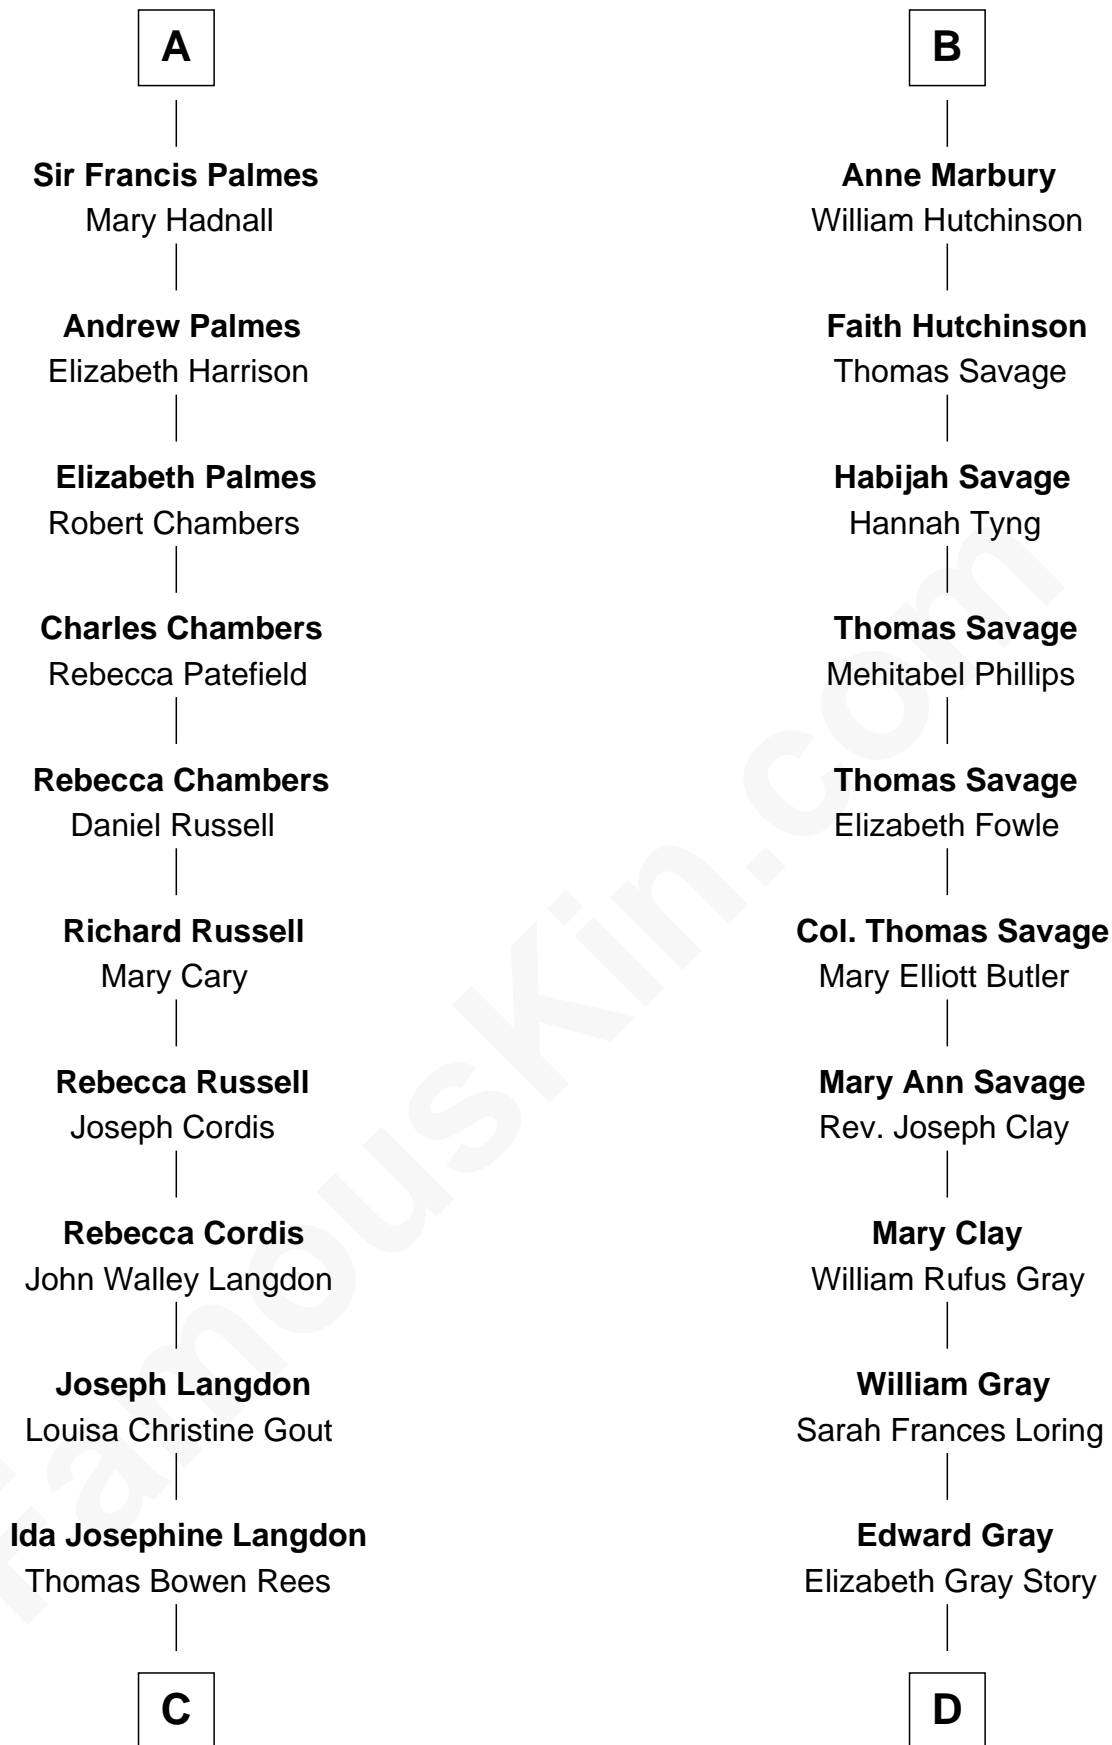

# FamousKin.com Relationship Chart of

**Benedict Cumberbatch**  
*Movie, Television and Stage Actor*

19th cousin 1 time removed of

**Story Musgrave**  
*NASA Astronaut*

**C**

**Hélène Gertrude Rees**  
Henry Alfred Cumberbatch

**Henry Carlton Cumberbatch**  
Pauline Ellen Laing Congdon

**Timothy Carlton Congdon Cumberbatch**  
Wanda Ventham

**Benedict Cumberbatch**  
*Movie, Television and Stage Actor*

**D**

**Marguerite Gray**  
John Butler Swann

**Marguerite Swann**  
Percy Musgrave

**Story Musgrave**  
*NASA Astronaut*