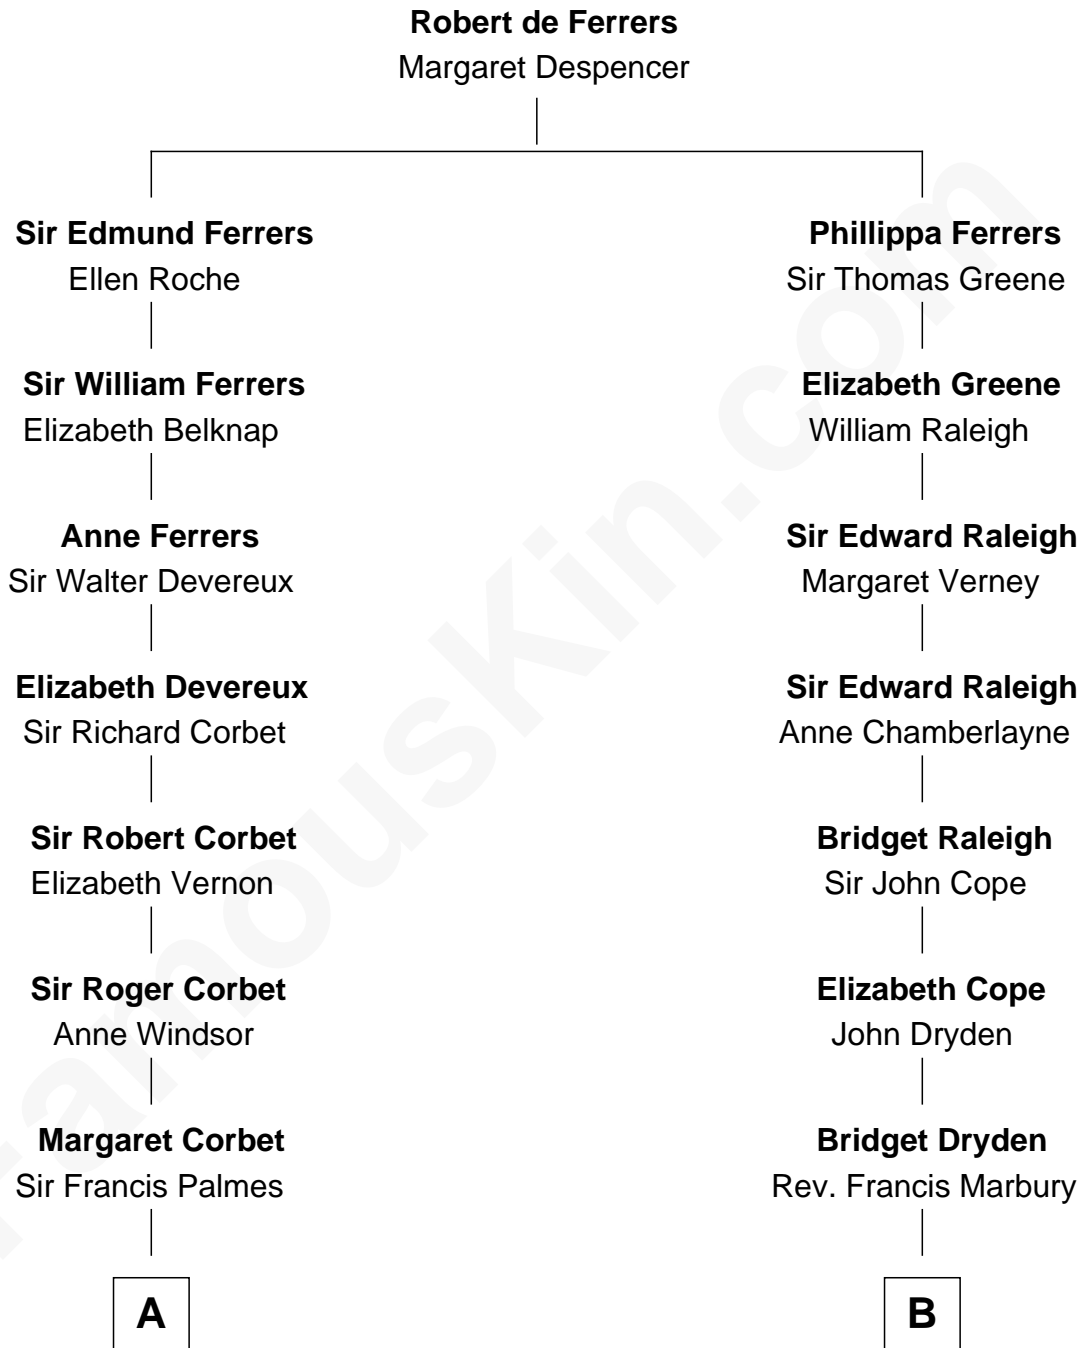

# FamousKin.com Relationship Chart of

**Benedict Cumberbatch**  
*Movie, Television and Stage Actor*

19th cousin 1 time removed of

**Story Musgrave**  
*NASA Astronaut*

**C**

**Hélène Gertrude Rees**  
Henry Alfred Cumberbatch

**Henry Carlton Cumberbatch**  
Pauline Ellen Laing Congdon

**Timothy Carlton Congdon Cumberbatch**  
Wanda Ventham

**Benedict Cumberbatch**  
*Movie, Television and Stage Actor*

**D**

**Marguerite Gray**  
John Butler Swann

**Marguerite Swann**  
Percy Musgrave

**Story Musgrave**  
*NASA Astronaut*