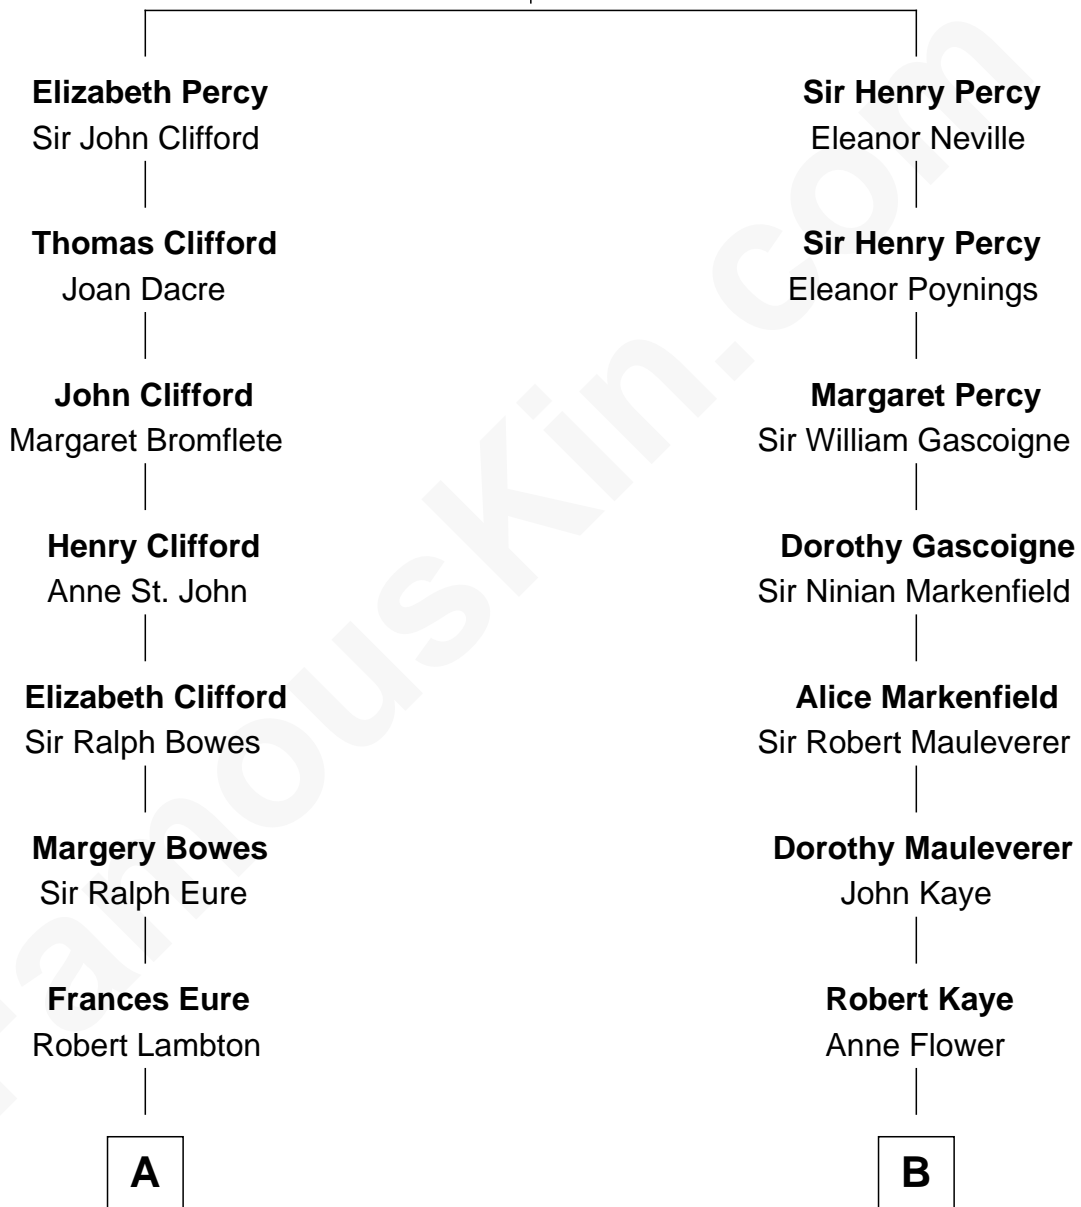

**FamousKin.com**  
**Relationship Chart of**  
**Benedict Cumberbatch**  
*Movie, Television and Stage Actor*

19th cousin of

**Story Musgrave**  
*NASA Astronaut*

**Sir Henry Percy**  
 Elizabeth Mortimer

**C**

**Henry Carlton Cumberbatch**

Pauline Ellen Laing Congdon

**Timothy Carlton Congdon Cumberbatch**

Wanda Ventham

**Benedict Cumberbatch**

*Movie, Television and Stage Actor*

**D**

**Marguerite Gray**

John Butler Swann

**Marguerite Swann**

Percy Musgrave

**Story Musgrave**

*NASA Astronaut*

FamousKin.com