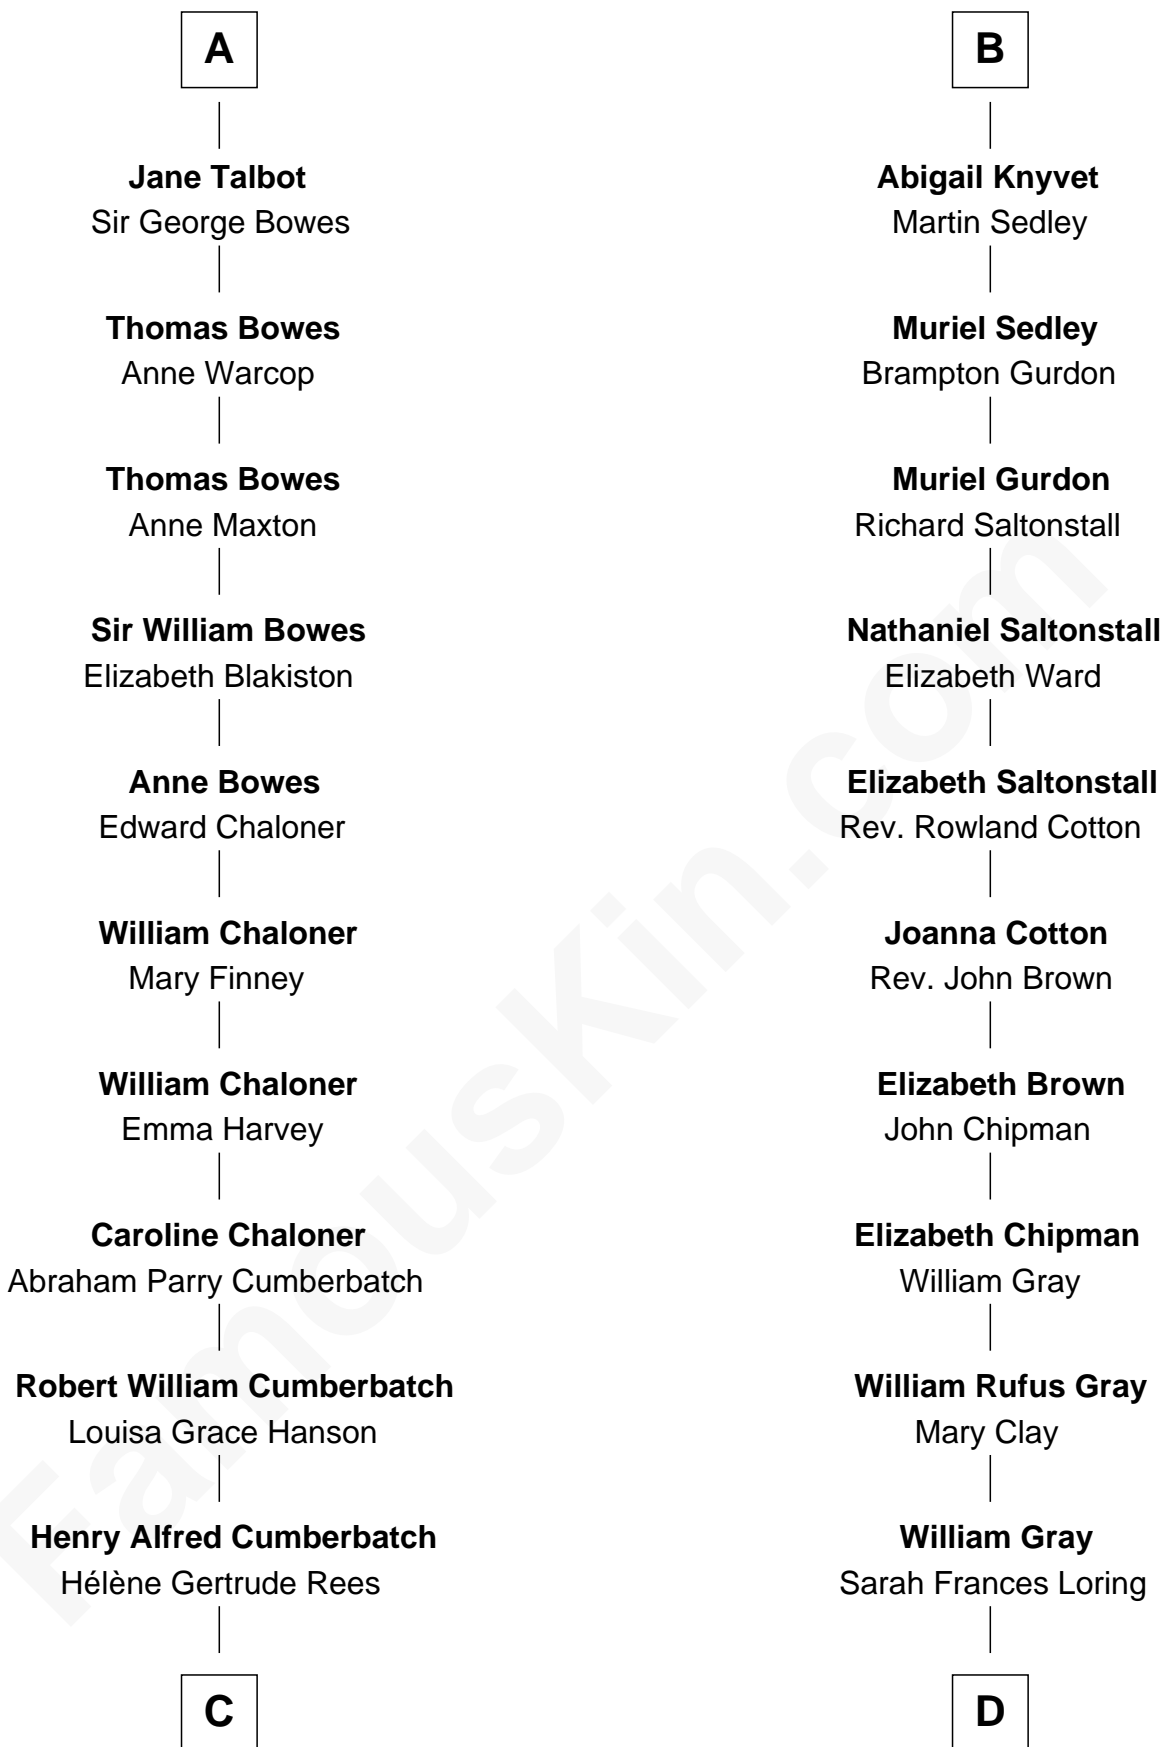

FamousKin.com Relationship Chart of

Benedict Cumberbatch
Movie, Television and Stage Actor

19th cousin 1 time removed of

Story Musgrave
NASA Astronaut

Sir William de Ros
Margery de Badlesmere

C

Henry Carlton Cumberbatch

Pauline Ellen Laing Congdon

Timothy Carlton Congdon Cumberbatch

Wanda Ventham

Benedict Cumberbatch

Movie, Television and Stage Actor

D

Edward Gray

Elizabeth Gray Story

Marguerite Gray

John Butler Swann

Marguerite Swann

Percy Musgrave

Story Musgrave

NASA Astronaut