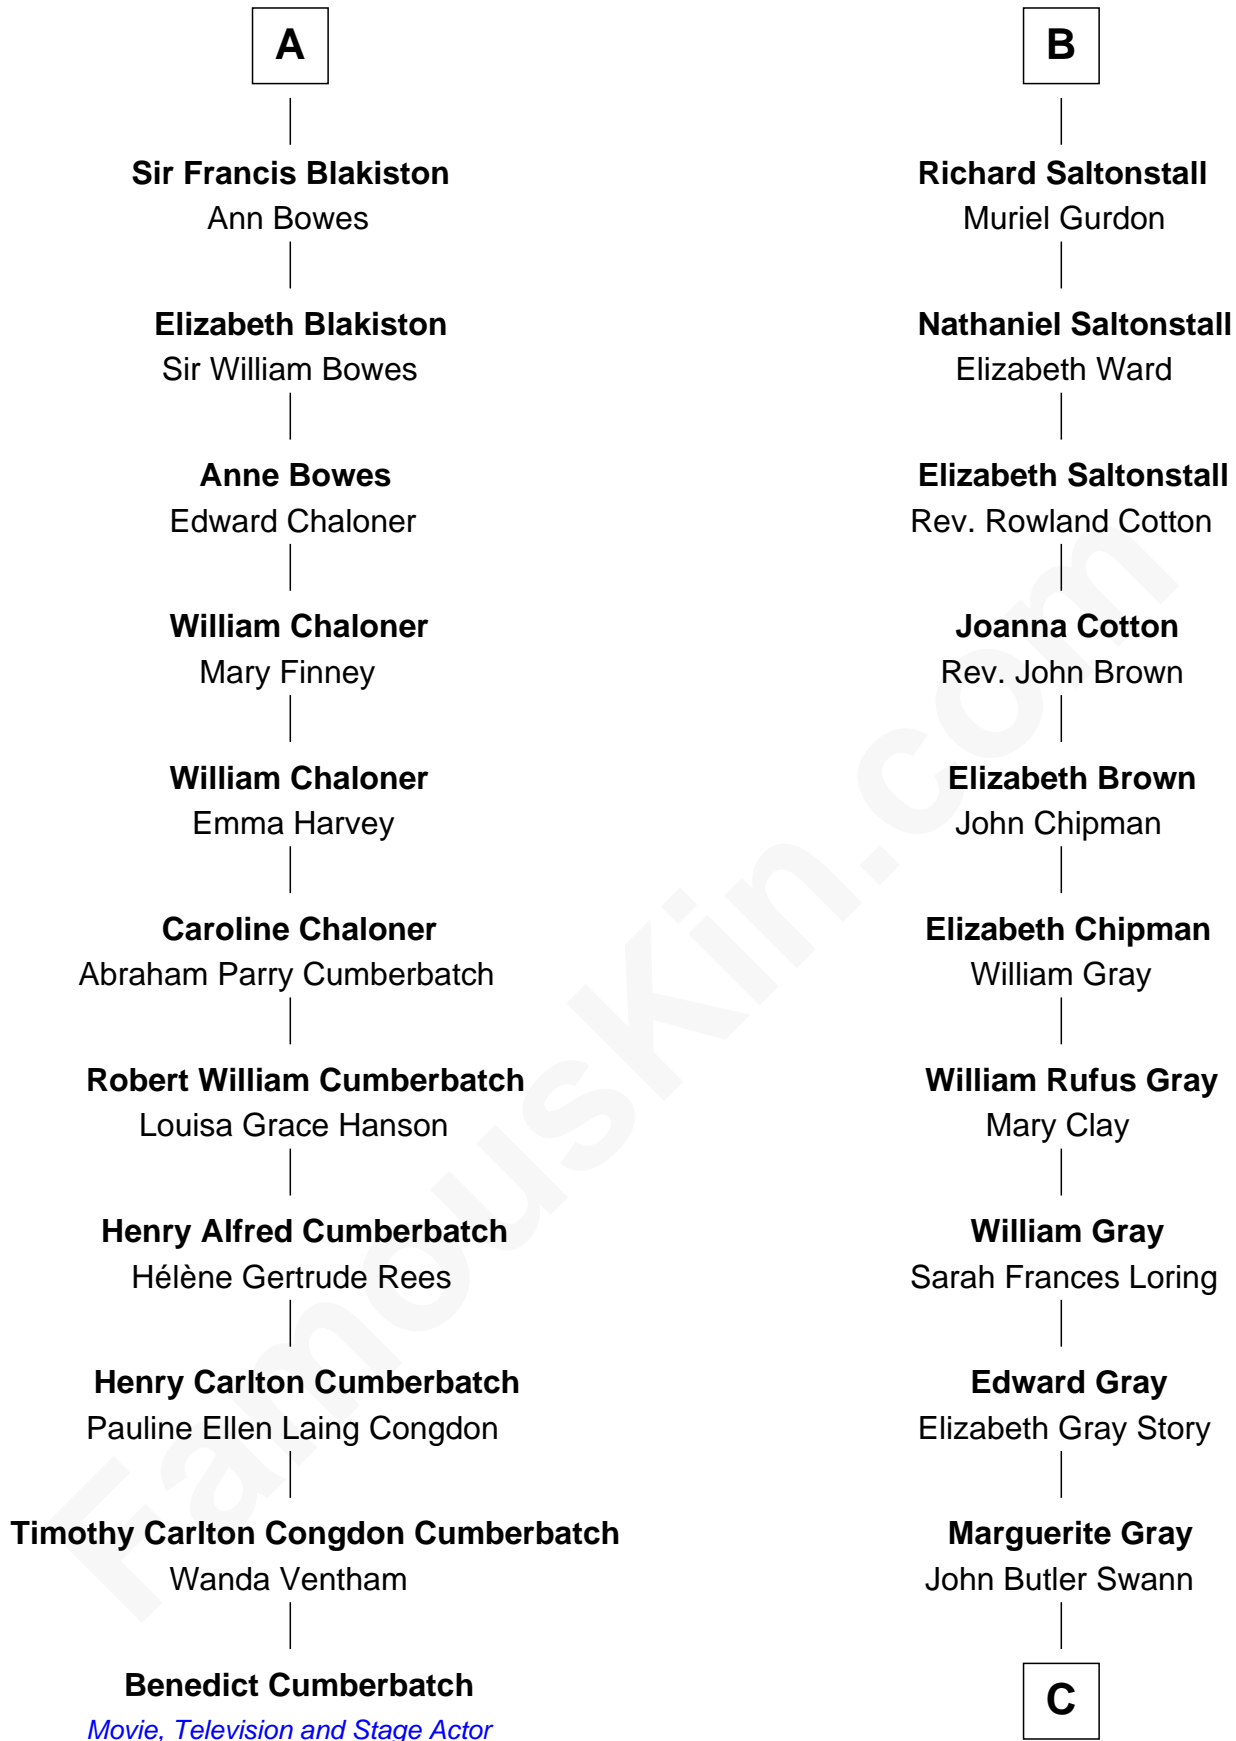

FamousKin.com

Relationship Chart of

Benedict Cumberbatch
Movie, Television and Stage Actor

17th cousin 1 time removed of

Story Musgrave
NASA Astronaut

C

|
Marguerite Swann

Percy Musgrave

|
Story Musgrave

NASA Astronaut

FamousKin.com