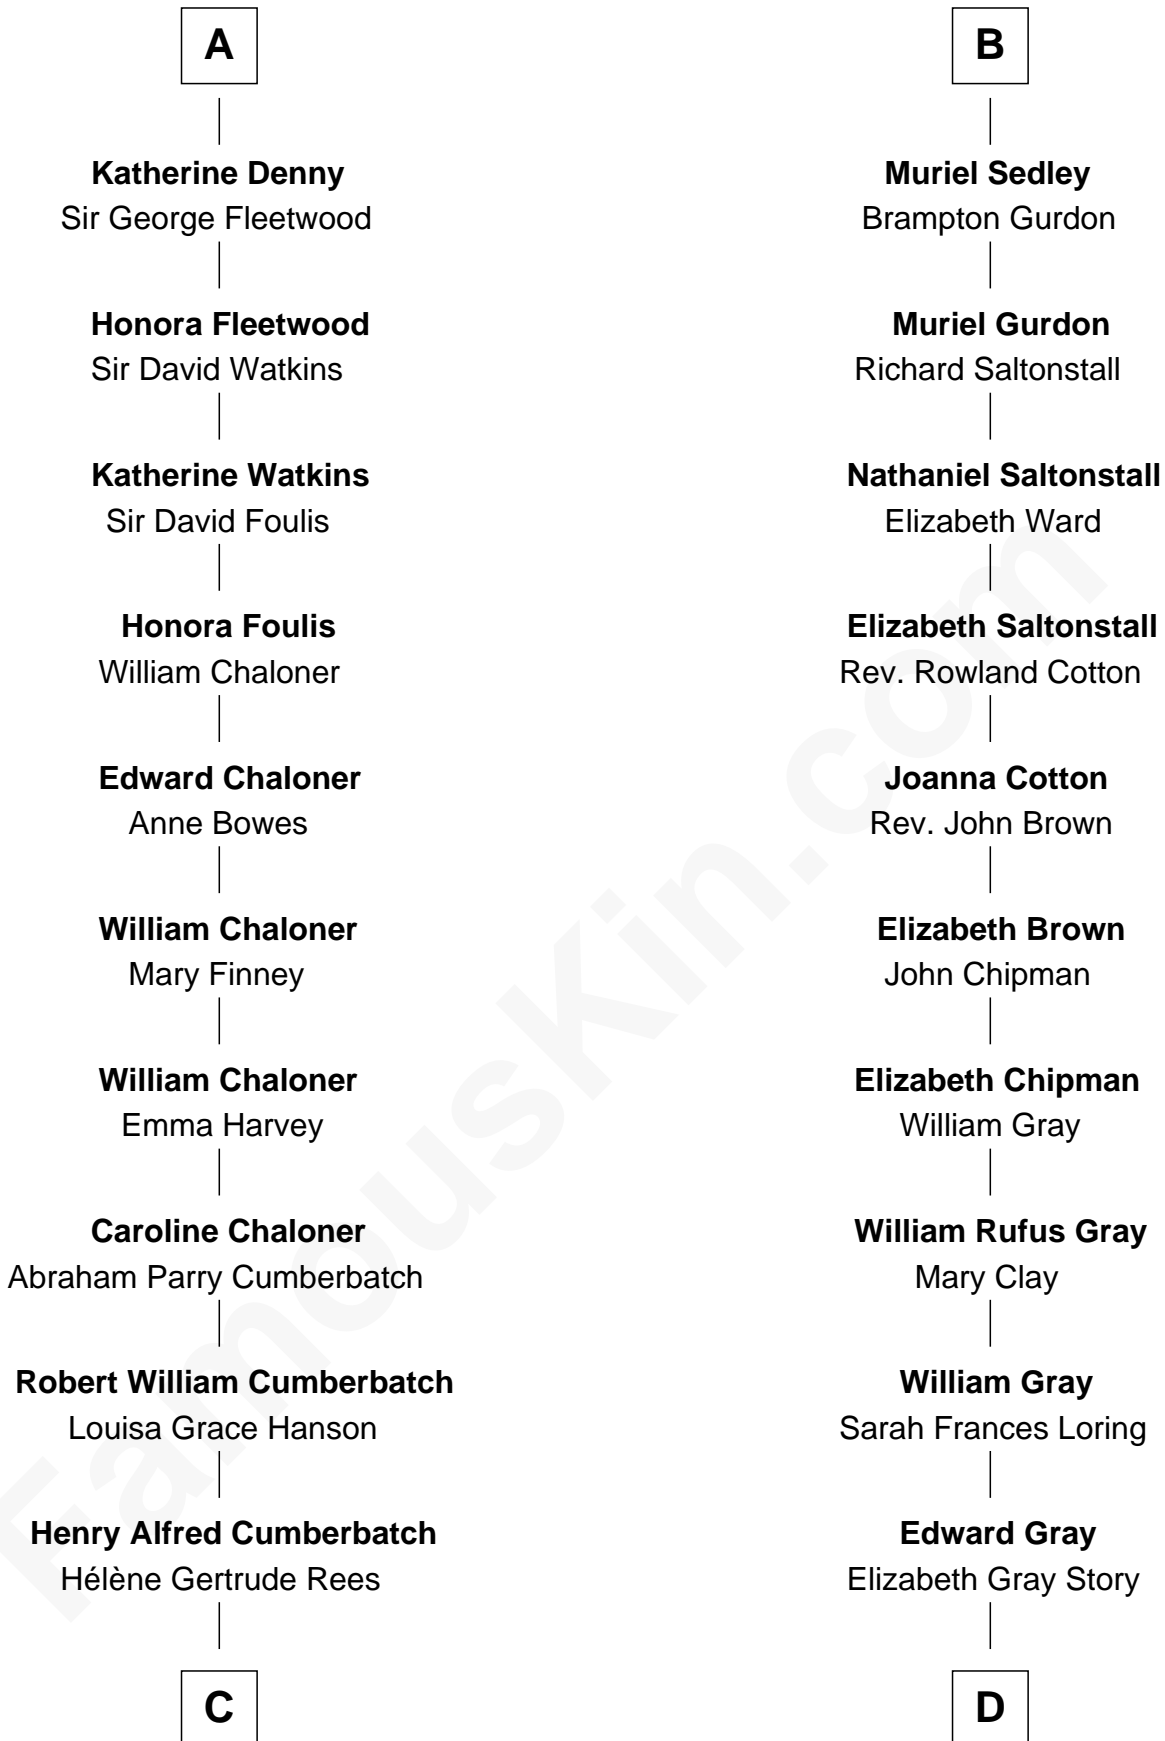

**FamousKin.com**  
**Relationship Chart of**  
**Benedict Cumberbatch**  
*Movie, Television and Stage Actor*

19th cousin of

**Story Musgrave**  
*NASA Astronaut*

**C**

**Henry Carlton Cumberbatch**

Pauline Ellen Laing Congdon

**Timothy Carlton Congdon Cumberbatch**

Wanda Ventham

**Benedict Cumberbatch**

*Movie, Television and Stage Actor*

**D**

**Marguerite Gray**

John Butler Swann

**Marguerite Swann**

Percy Musgrave

**Story Musgrave**

*NASA Astronaut*

FamousKin.com