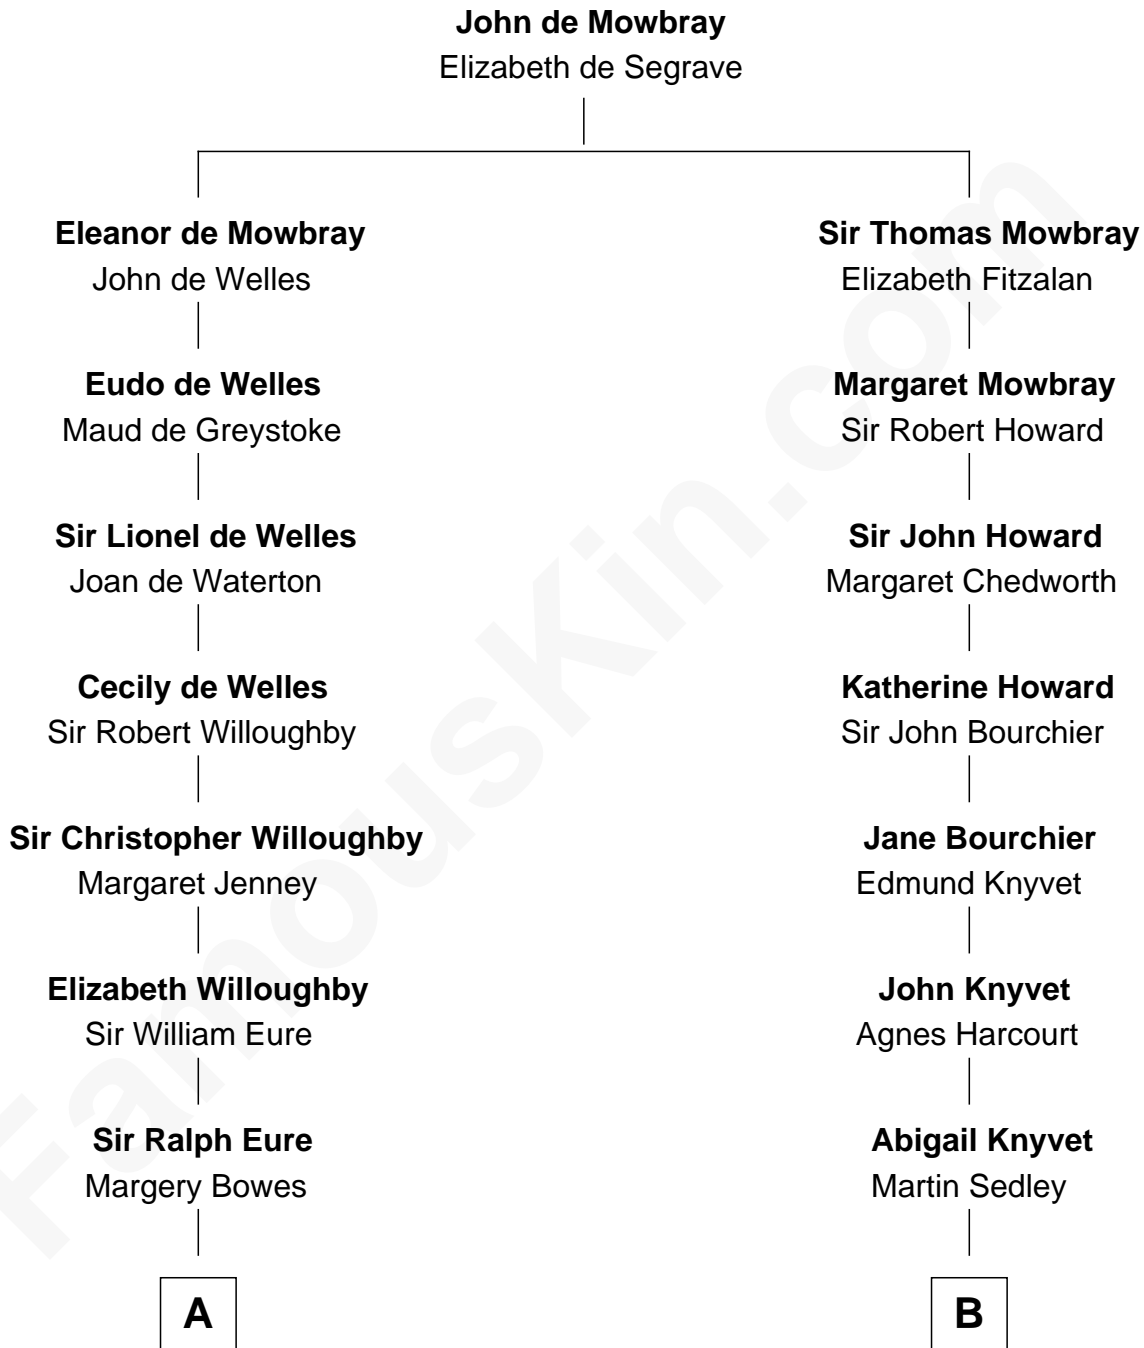

# FamousKin.com

## Relationship Chart of

**Benedict Cumberbatch**  
*Movie, Television and Stage Actor*

19th cousin 1 time removed of

**Story Musgrave**  
*NASA Astronaut*

**C**

**Henry Alfred Cumberbatch**  
Hélène Gertrude Rees

**Henry Carlton Cumberbatch**  
Pauline Ellen Laing Congdon

**Timothy Carlton Congdon Cumberbatch**  
Wanda Ventham

**Benedict Cumberbatch**  
*Movie, Television and Stage Actor*

**D**

**Marguerite Gray**  
John Butler Swann

**Marguerite Swann**  
Percy Musgrave

**Story Musgrave**  
*NASA Astronaut*