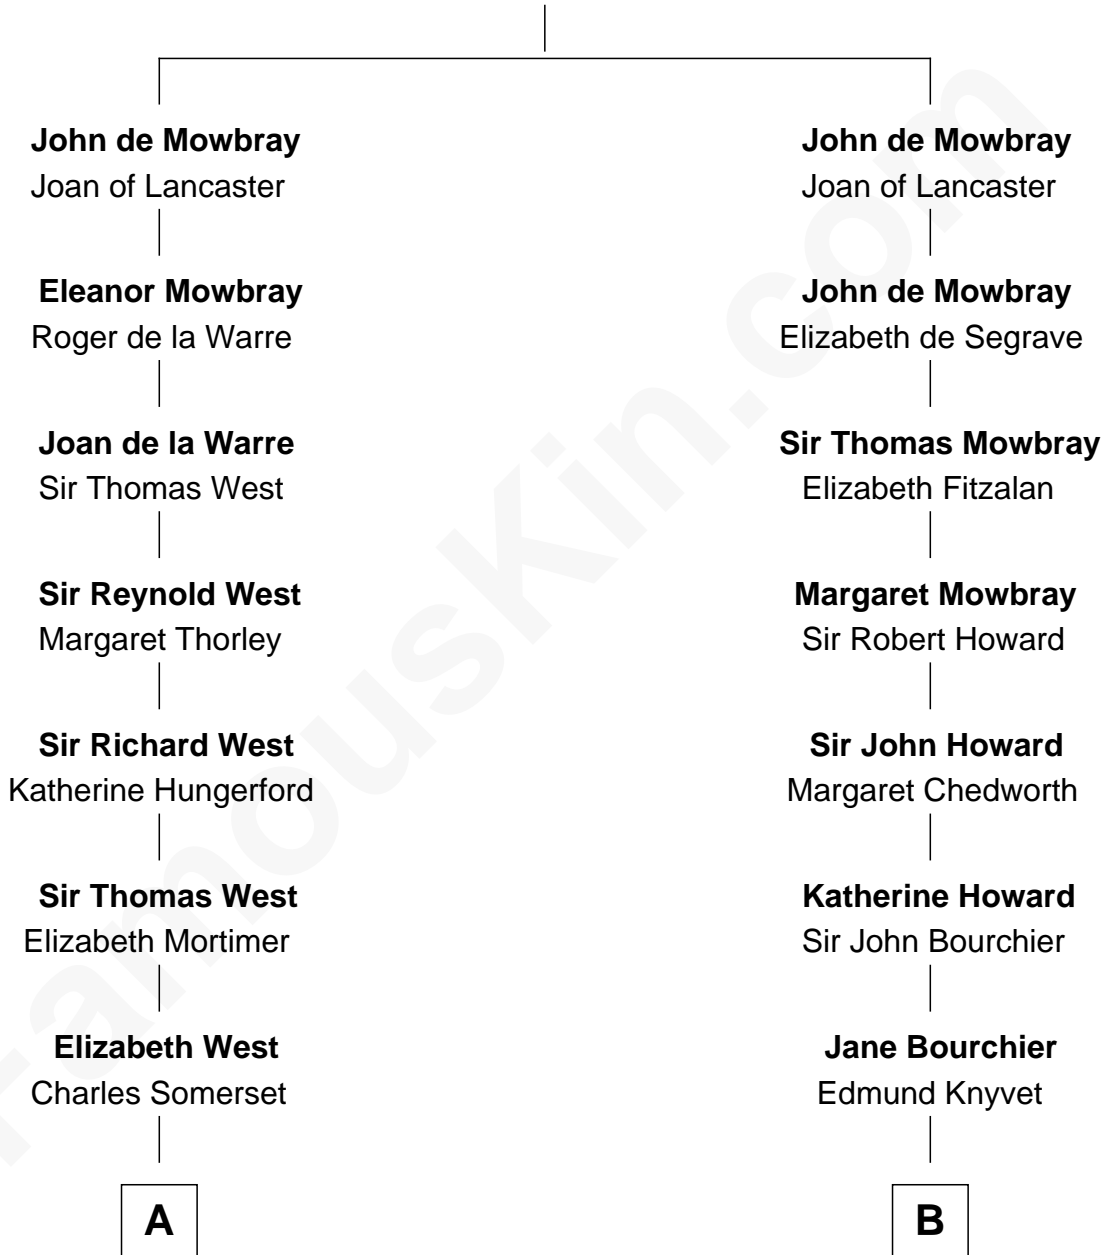

FamousKin.com
Relationship Chart of
Benedict Cumberbatch
Movie, Television and Stage Actor

21st cousin of

Story Musgrave
NASA Astronaut

Sir John de Mowbray
 Aline de Braiose

C

Robert William Cumberbatch

Louisa Grace Hanson

Henry Alfred Cumberbatch

Hélène Gertrude Rees

Henry Carlton Cumberbatch

Pauline Ellen Laing Congdon

Timothy Carlton Congdon Cumberbatch

Wanda Ventham

Benedict Cumberbatch

Movie, Television and Stage Actor

D

William Gray

Sarah Frances Loring

Edward Gray

Elizabeth Gray Story

Marguerite Gray

John Butler Swann

Marguerite Swann

Percy Musgrave

Story Musgrave

NASA Astronaut