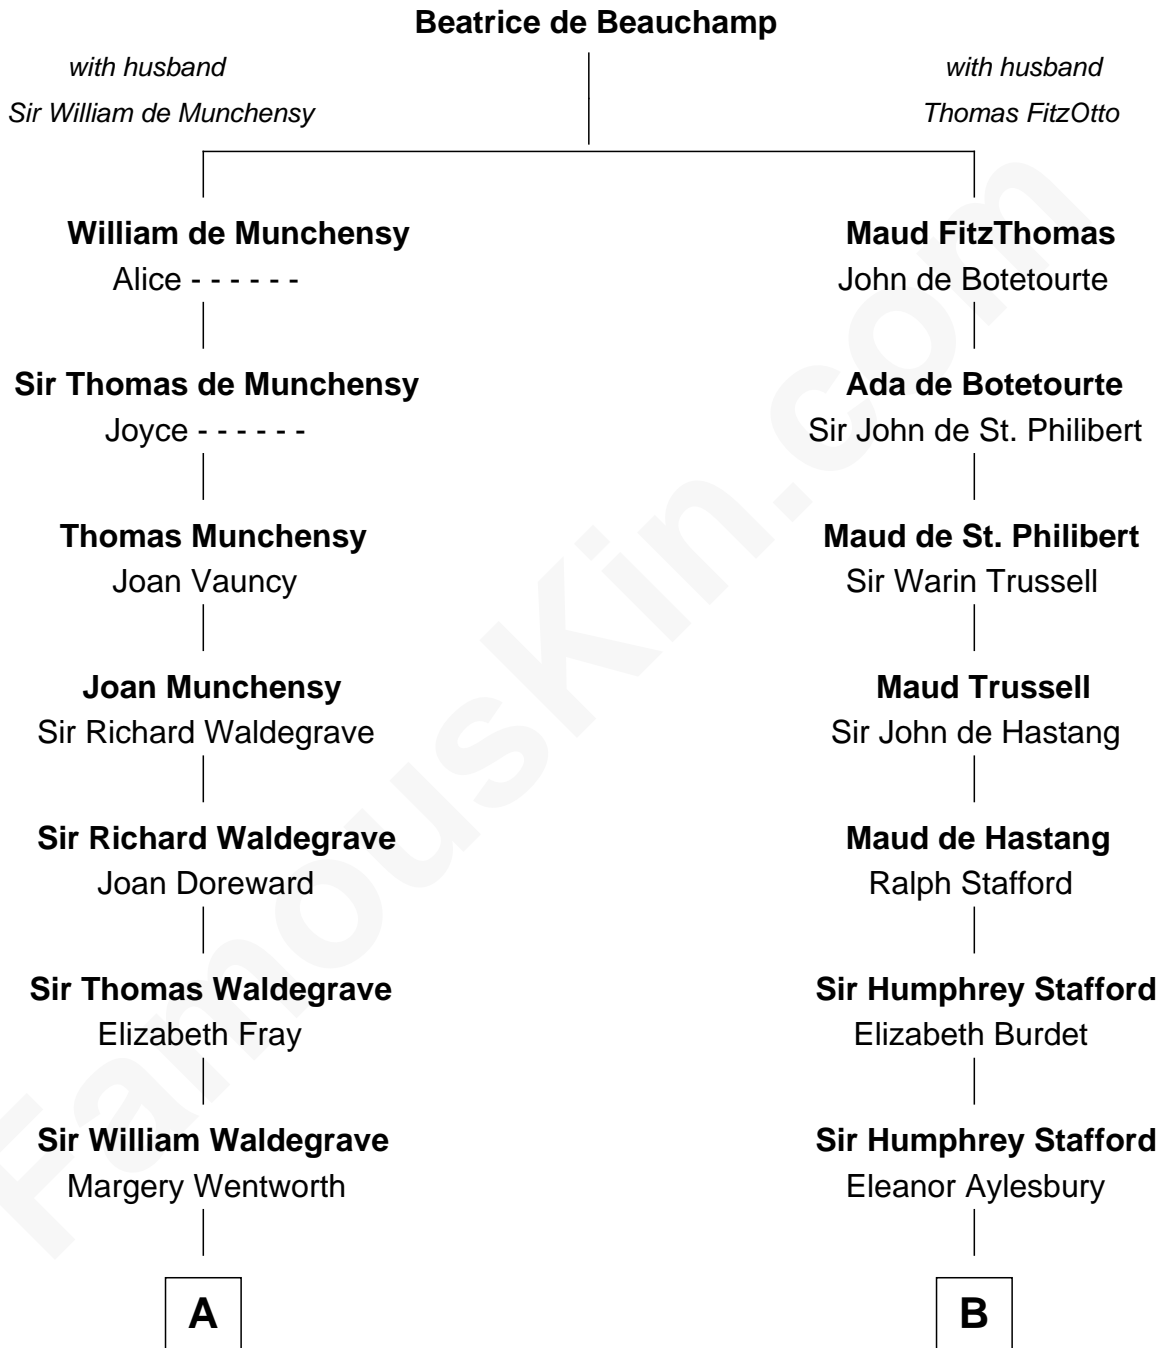

FamousKin.com
Relationship Chart of
Benedict Cumberbatch
Movie, Television and Stage Actor

21st cousin of

Emma Eames
Opera Singer

C

Robert William Cumberbatch

Louisa Grace Hanson

Henry Alfred Cumberbatch

Hélène Gertrude Rees

Henry Carlton Cumberbatch

Pauline Ellen Laing Congdon

Timothy Carlton Congdon Cumberbatch

Wanda Ventham

Benedict Cumberbatch

Movie, Television and Stage Actor

D

Thomas Cotton