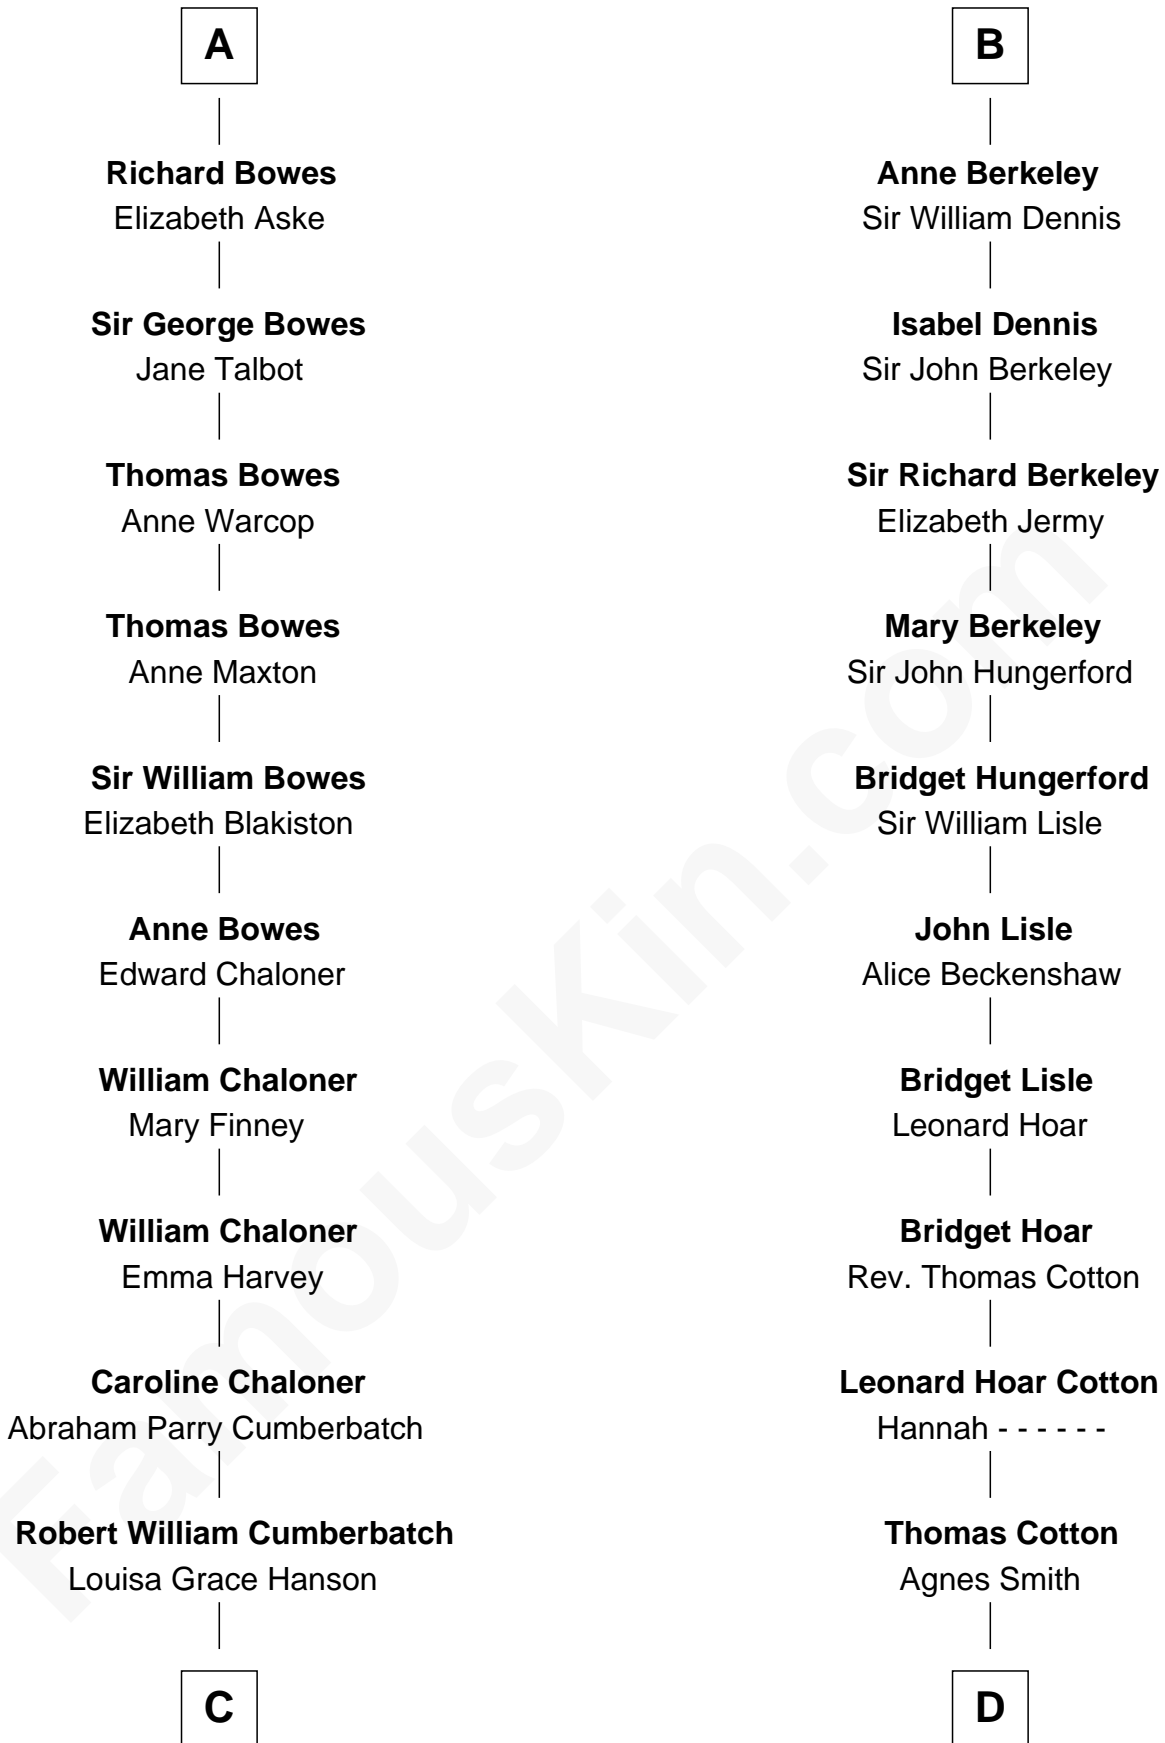

**FamousKin.com**  
**Relationship Chart of**  
**Benedict Cumberbatch**  
*Movie, Television and Stage Actor*

20th cousin of

**Emma Eames**  
*Opera Singer*

**C**

**Henry Alfred Cumberbatch**

Hélène Gertrude Rees

**Henry Carlton Cumberbatch**

Pauline Ellen Laing Congdon

**Timothy Carlton Congdon Cumberbatch**

Wanda Ventham

**Benedict Cumberbatch**

*Movie, Television and Stage Actor*

**D**

**Martha Cotton**