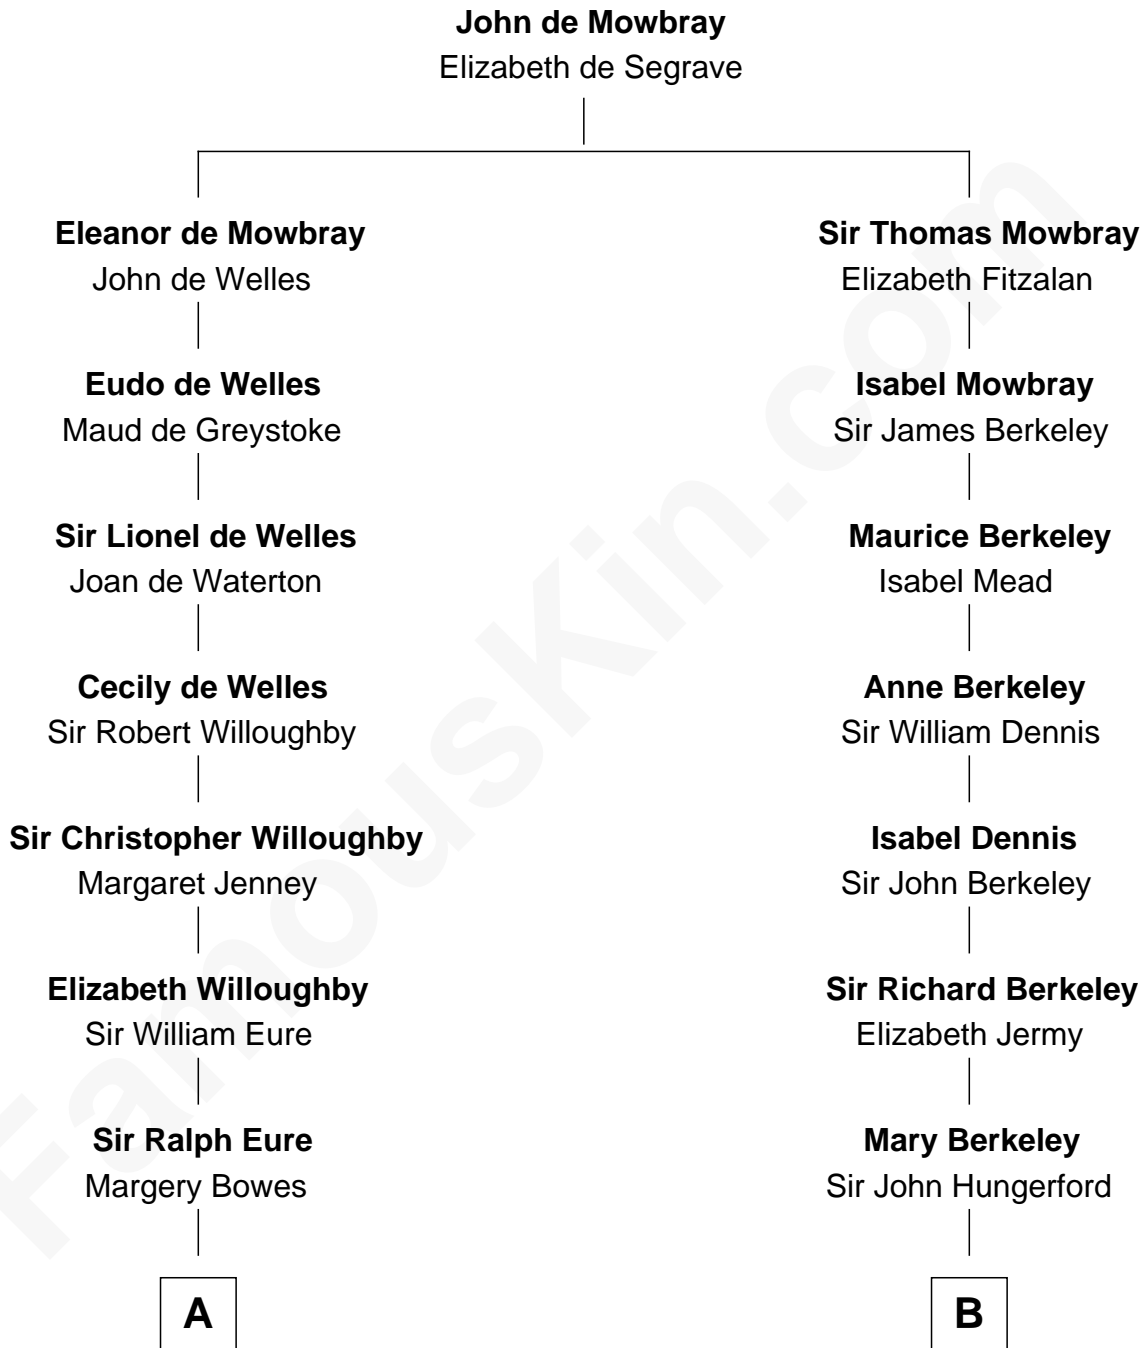

FamousKin.com

Relationship Chart of

Benedict Cumberbatch

Movie, Television and Stage Actor

16th cousin 4 times removed of

Emma Eames

Opera Singer

C

Henry Alfred Cumberbatch

Hélène Gertrude Rees

Henry Carlton Cumberbatch

Pauline Ellen Laing Congdon

Timothy Carlton Congdon Cumberbatch

Wanda Ventham

Benedict Cumberbatch

Movie, Television and Stage Actor