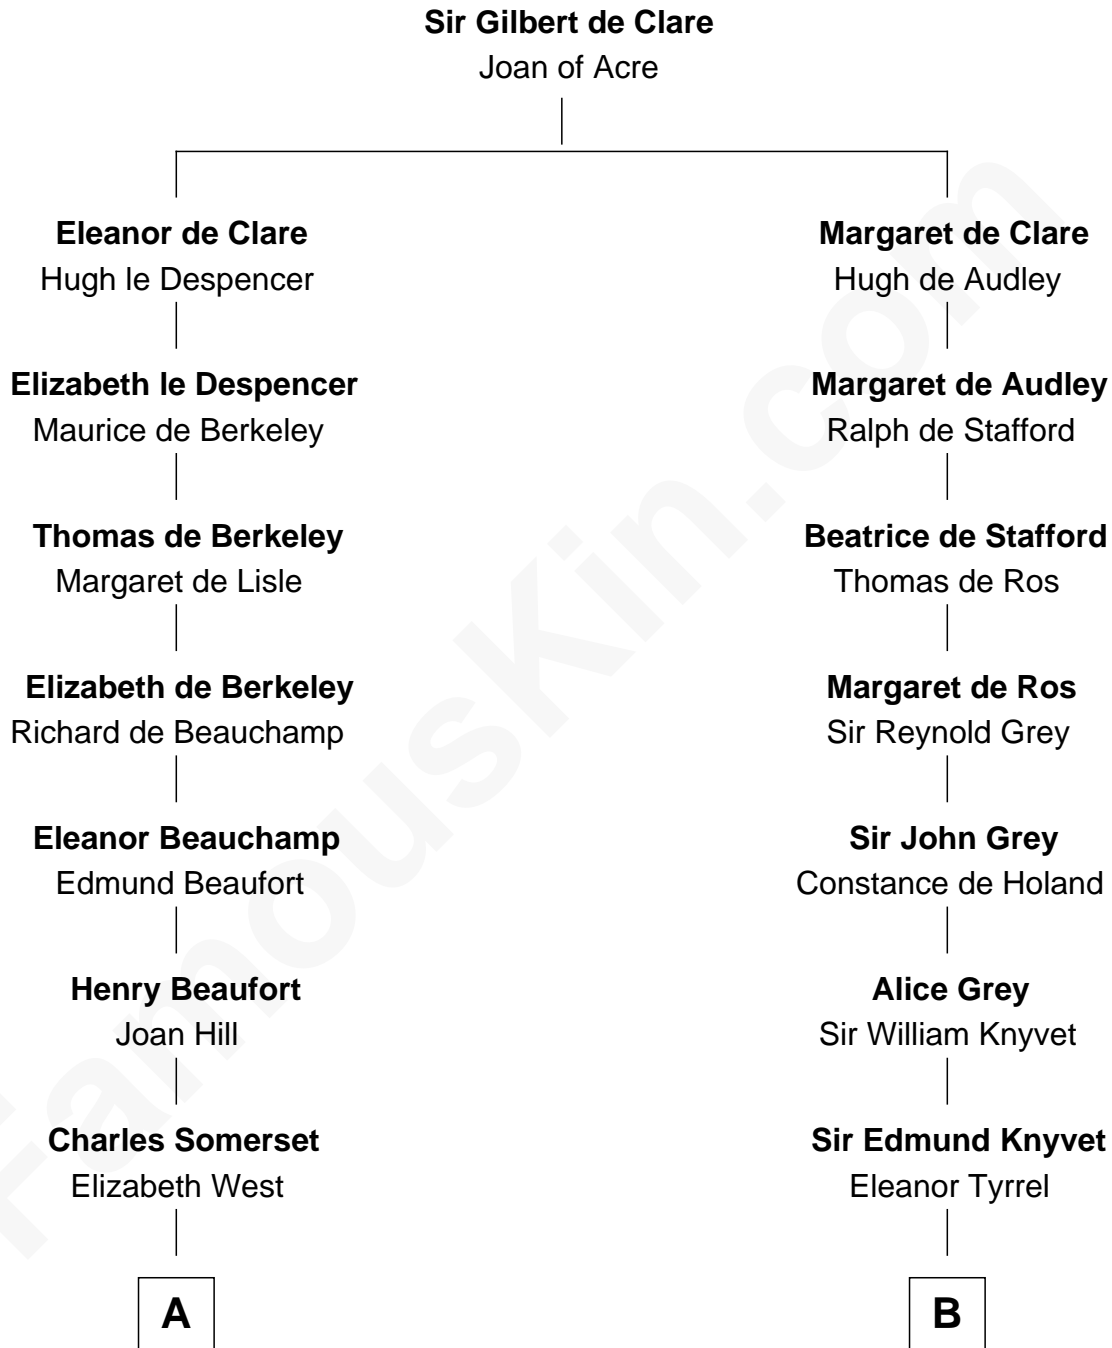

FamousKin.com Relationship Chart of

Benedict Cumberbatch
Movie, Television and Stage Actor

18th cousin 3 times removed of

Horace Gray
U.S. Supreme Court Justice

C

Robert William Cumberbatch

Louisa Grace Hanson

Henry Alfred Cumberbatch

Hélène Gertrude Rees

Henry Carlton Cumberbatch

Pauline Ellen Laing Congdon

Timothy Carlton Congdon Cumberbatch

Wanda Ventham

Benedict Cumberbatch

Movie, Television and Stage Actor

D

Horace Gray

Harriet Upham

Horace Gray

U.S. Supreme Court Justice