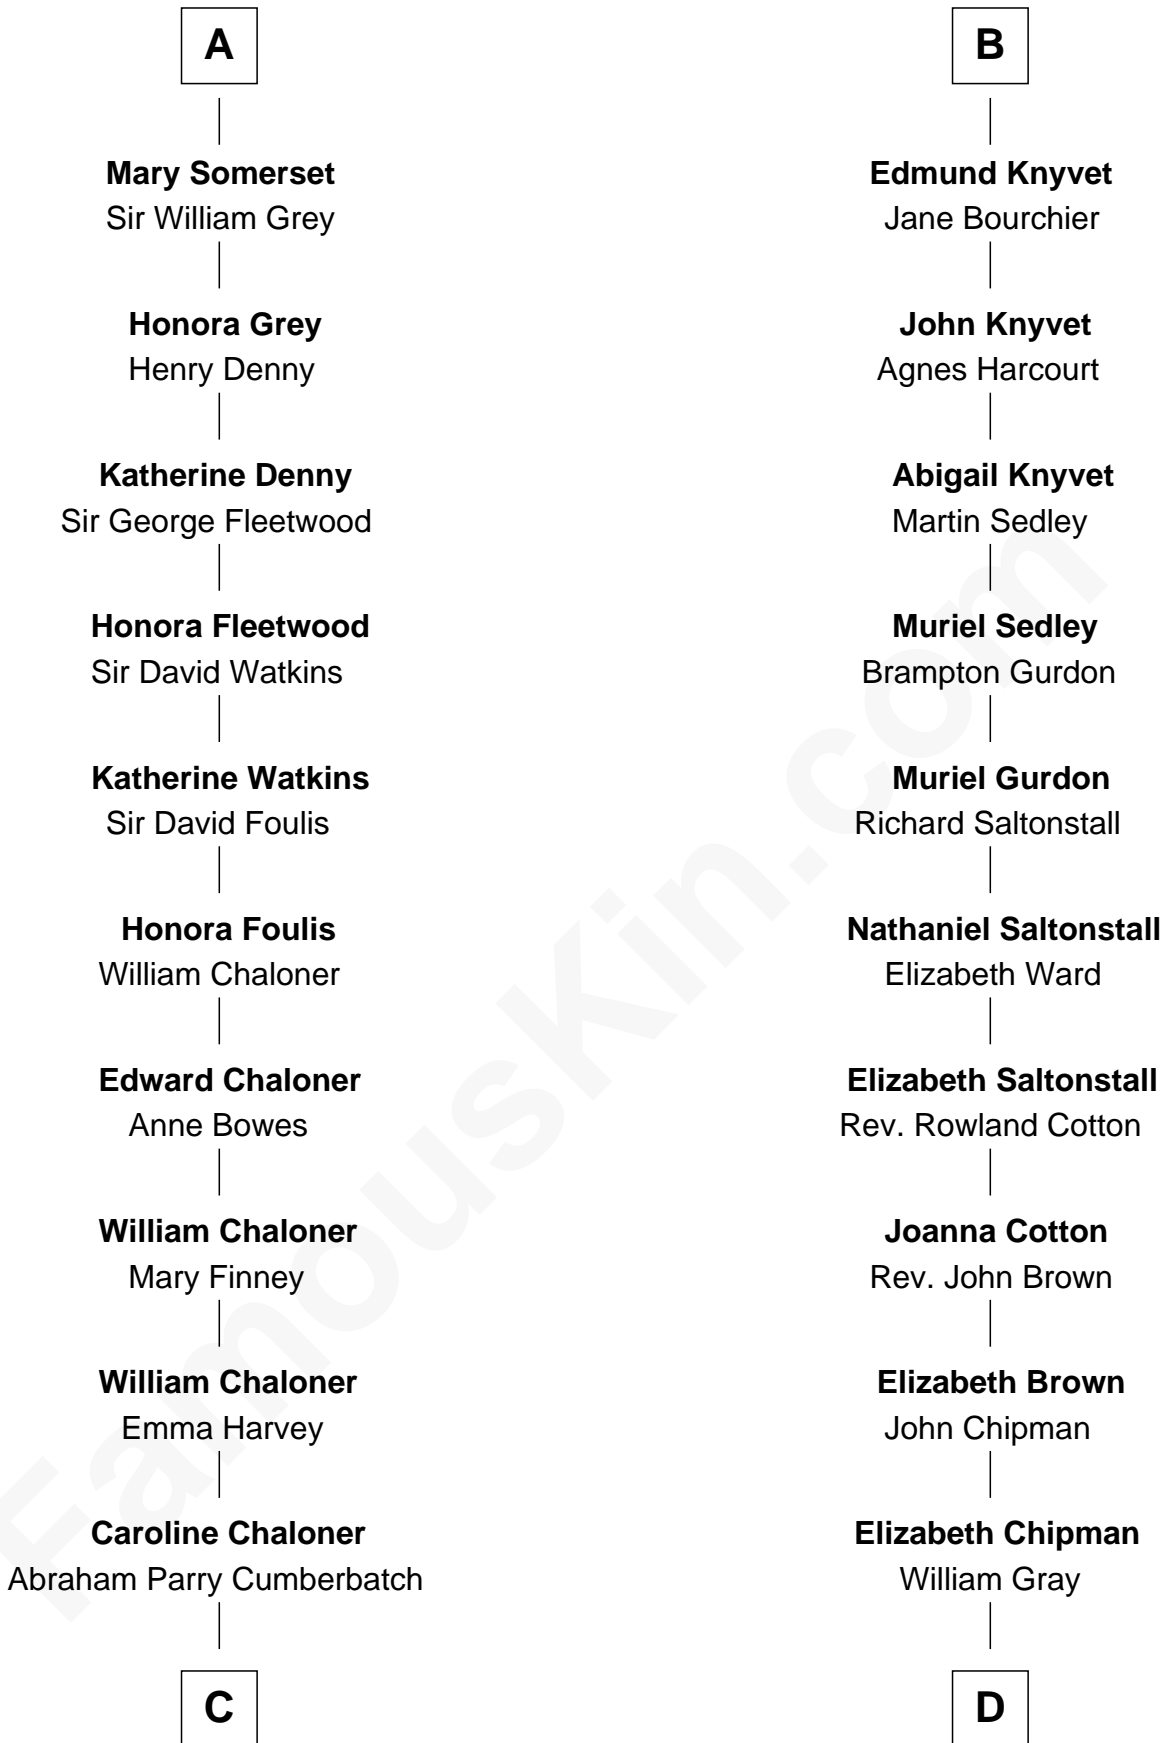

FamousKin.com Relationship Chart of

Benedict Cumberbatch
Movie, Television and Stage Actor

18th cousin 3 times removed of

Horace Gray
U.S. Supreme Court Justice

C

Robert William Cumberbatch

Louisa Grace Hanson

Henry Alfred Cumberbatch

Hélène Gertrude Rees

Henry Carlton Cumberbatch

Pauline Ellen Laing Congdon

Timothy Carlton Congdon Cumberbatch

Wanda Ventham

Benedict Cumberbatch

Movie, Television and Stage Actor