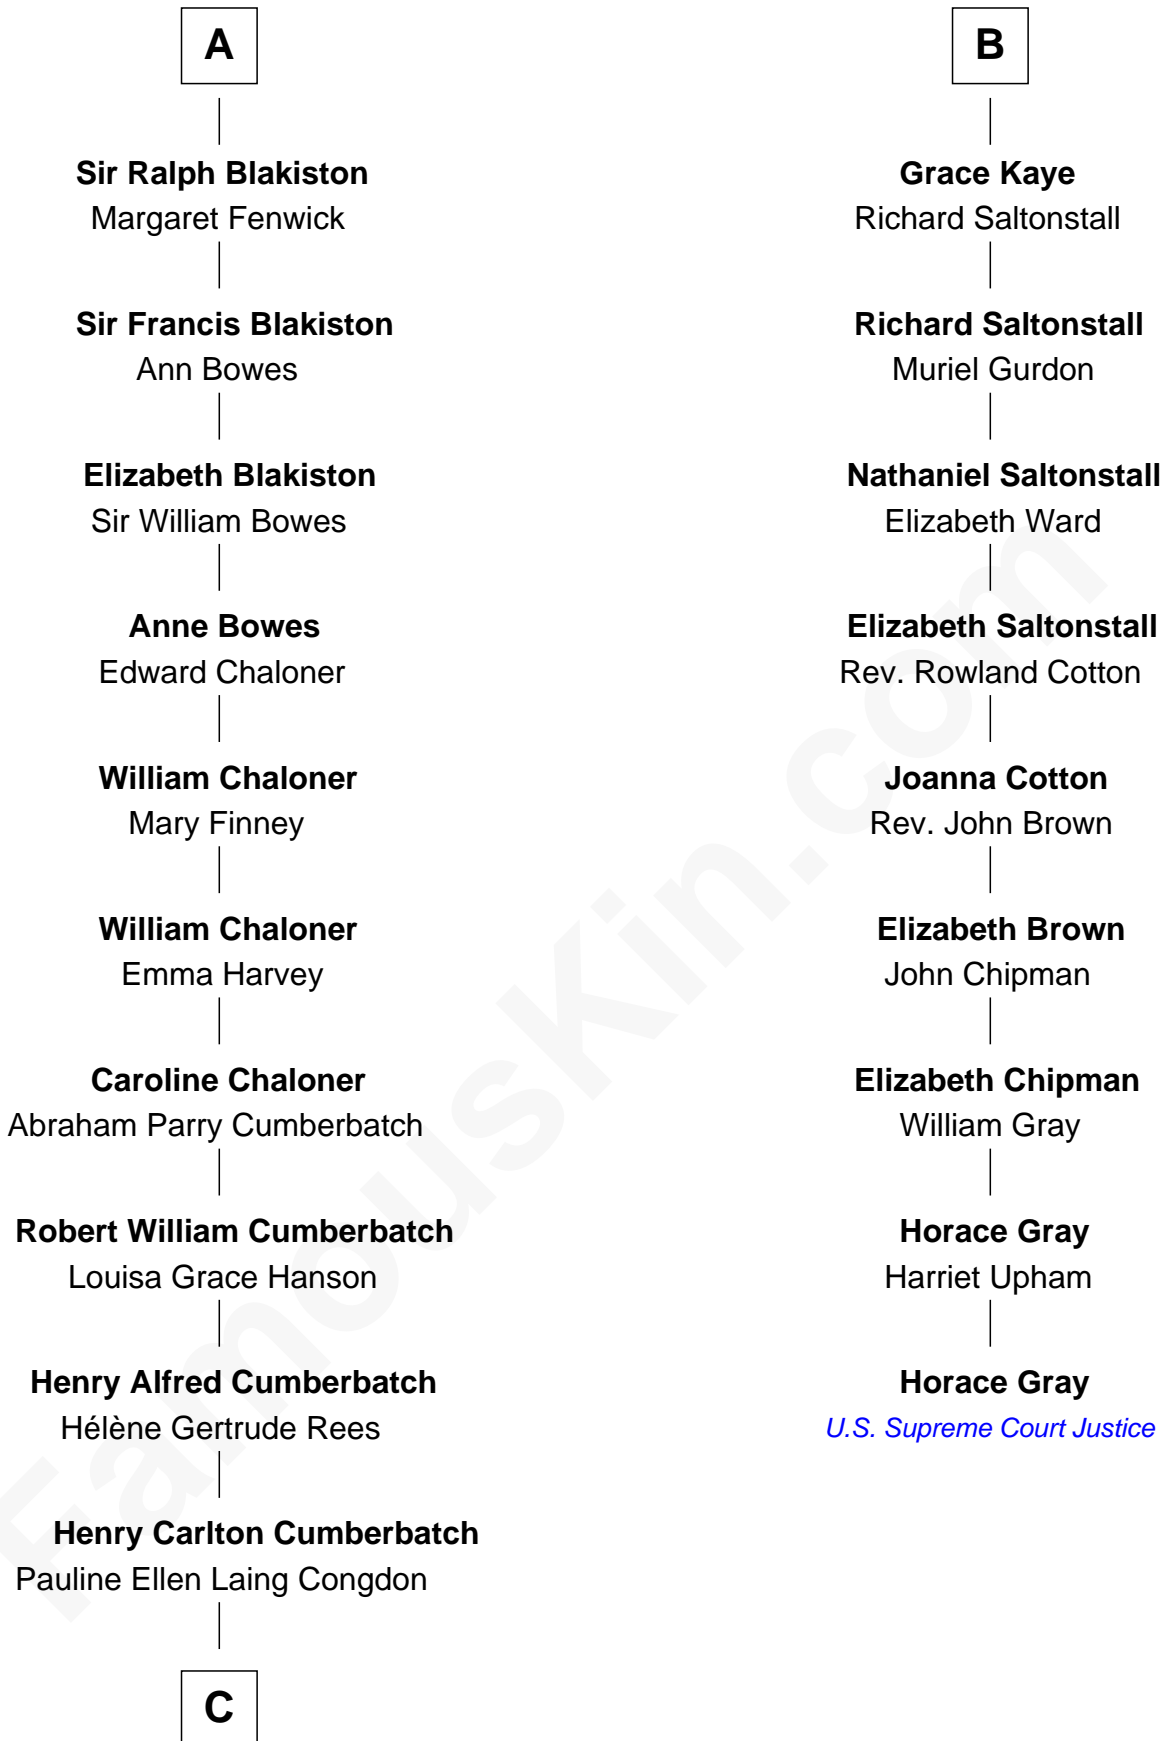

FamousKin.com Relationship Chart of

Benedict Cumberbatch
Movie, Television and Stage Actor

15th cousin 3 times removed of

Horace Gray
U.S. Supreme Court Justice

Timothy Carlton Congdon Cumberbatch

Wanda Ventham