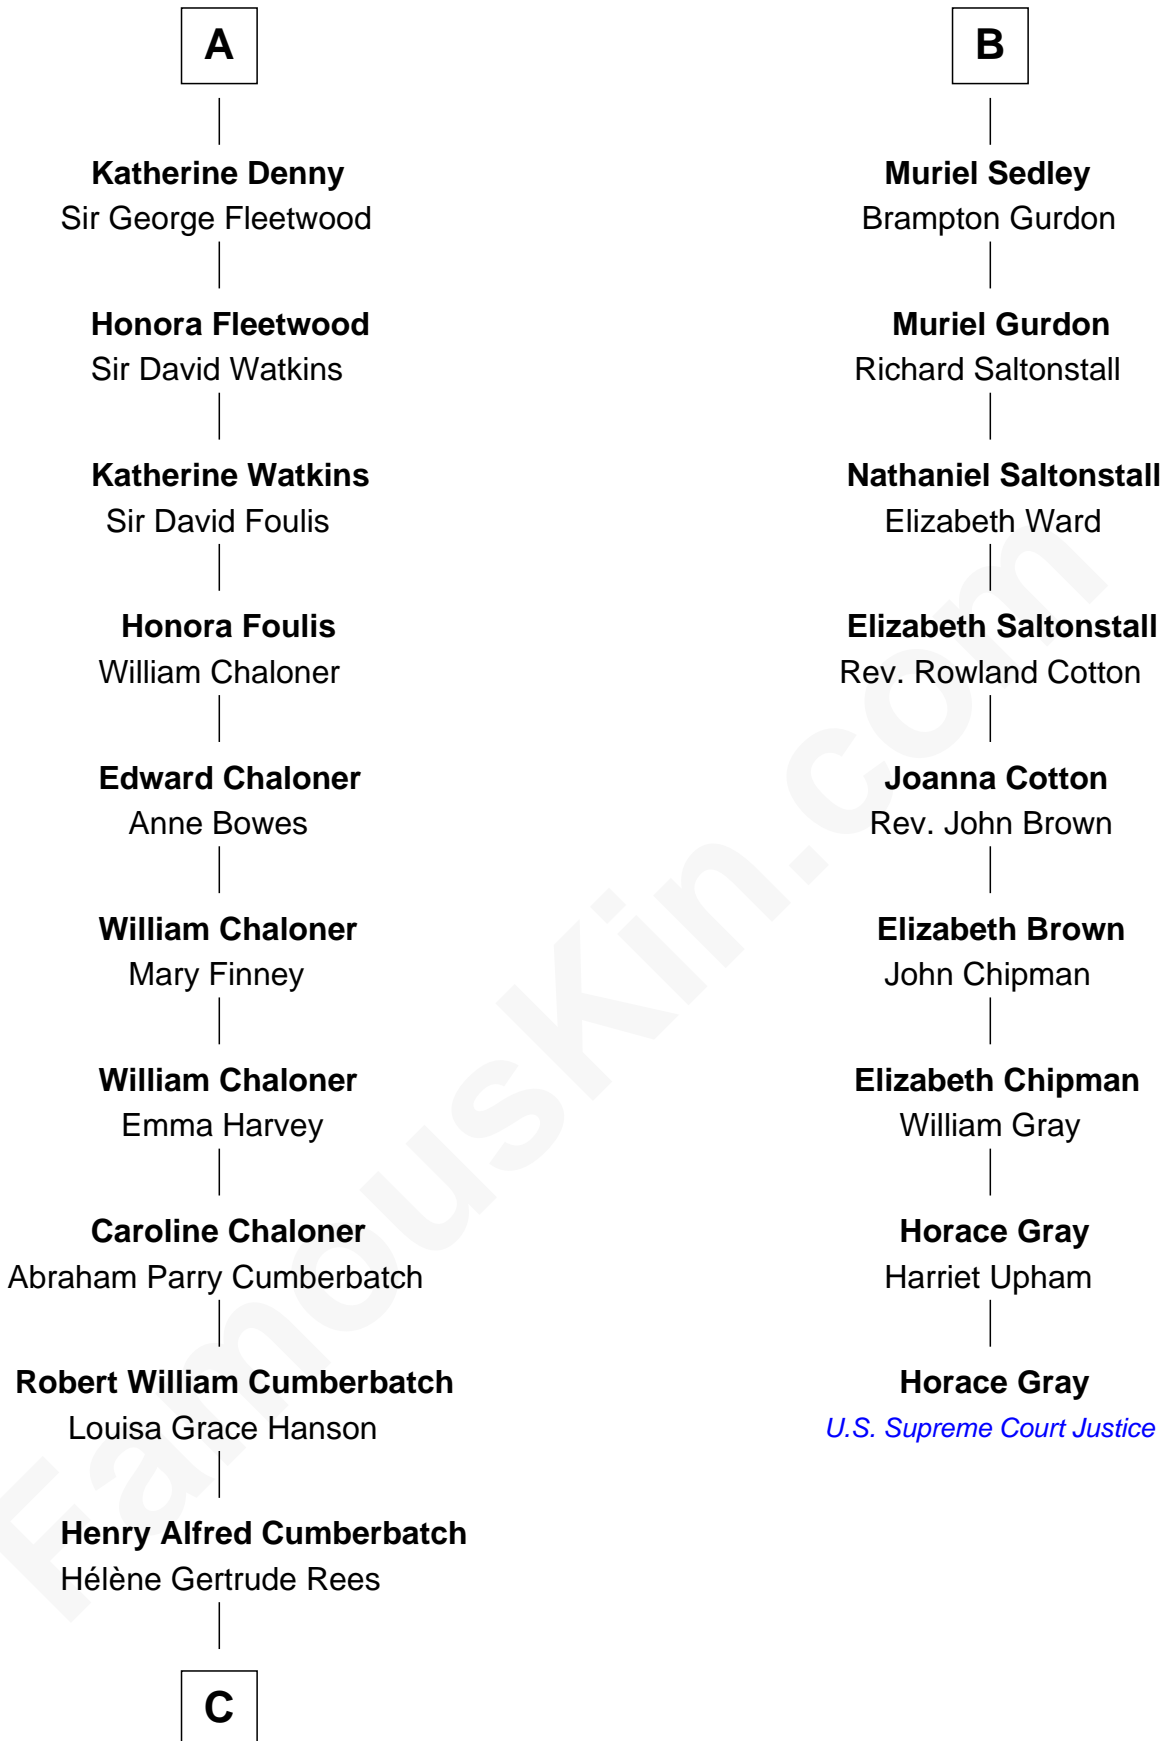

FamousKin.com Relationship Chart of

Benedict Cumberbatch
Movie, Television and Stage Actor

15th cousin 4 times removed of

Horace Gray
U.S. Supreme Court Justice

C

Henry Carlton Cumberbatch

Pauline Ellen Laing Congdon