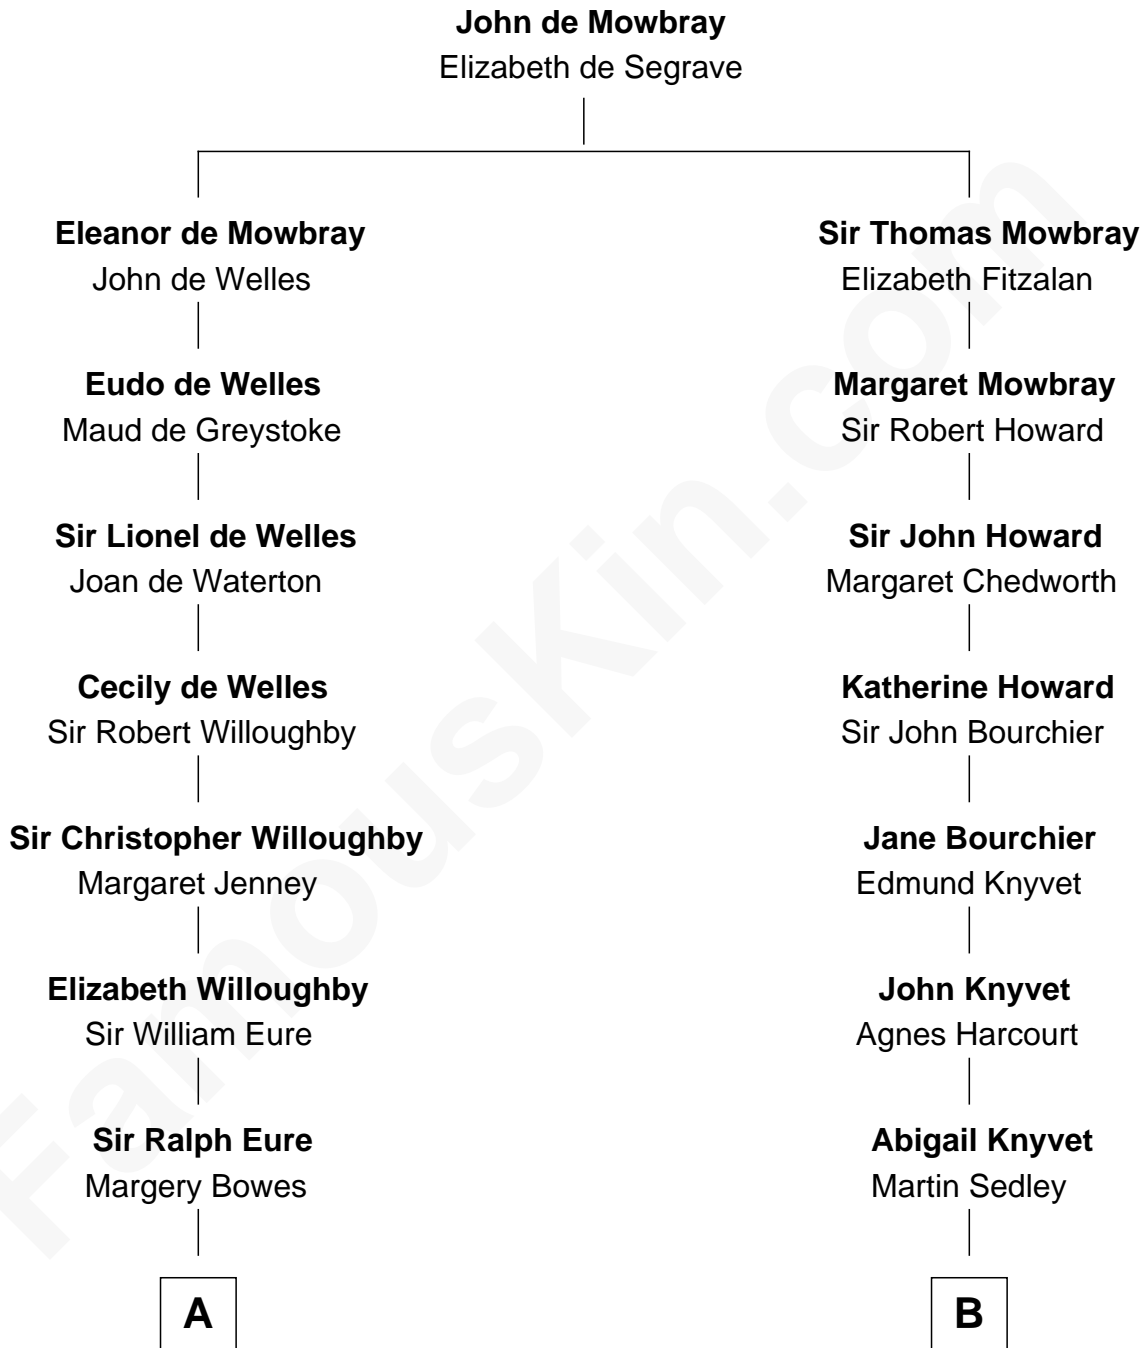

FamousKin.com Relationship Chart of

Benedict Cumberbatch
Movie, Television and Stage Actor

15th cousin 5 times removed of

Horace Gray
U.S. Supreme Court Justice

C

Henry Alfred Cumberbatch

Hélène Gertrude Rees

Henry Carlton Cumberbatch

Pauline Ellen Laing Congdon

Timothy Carlton Congdon Cumberbatch

Wanda Ventham

Benedict Cumberbatch

Movie, Television and Stage Actor