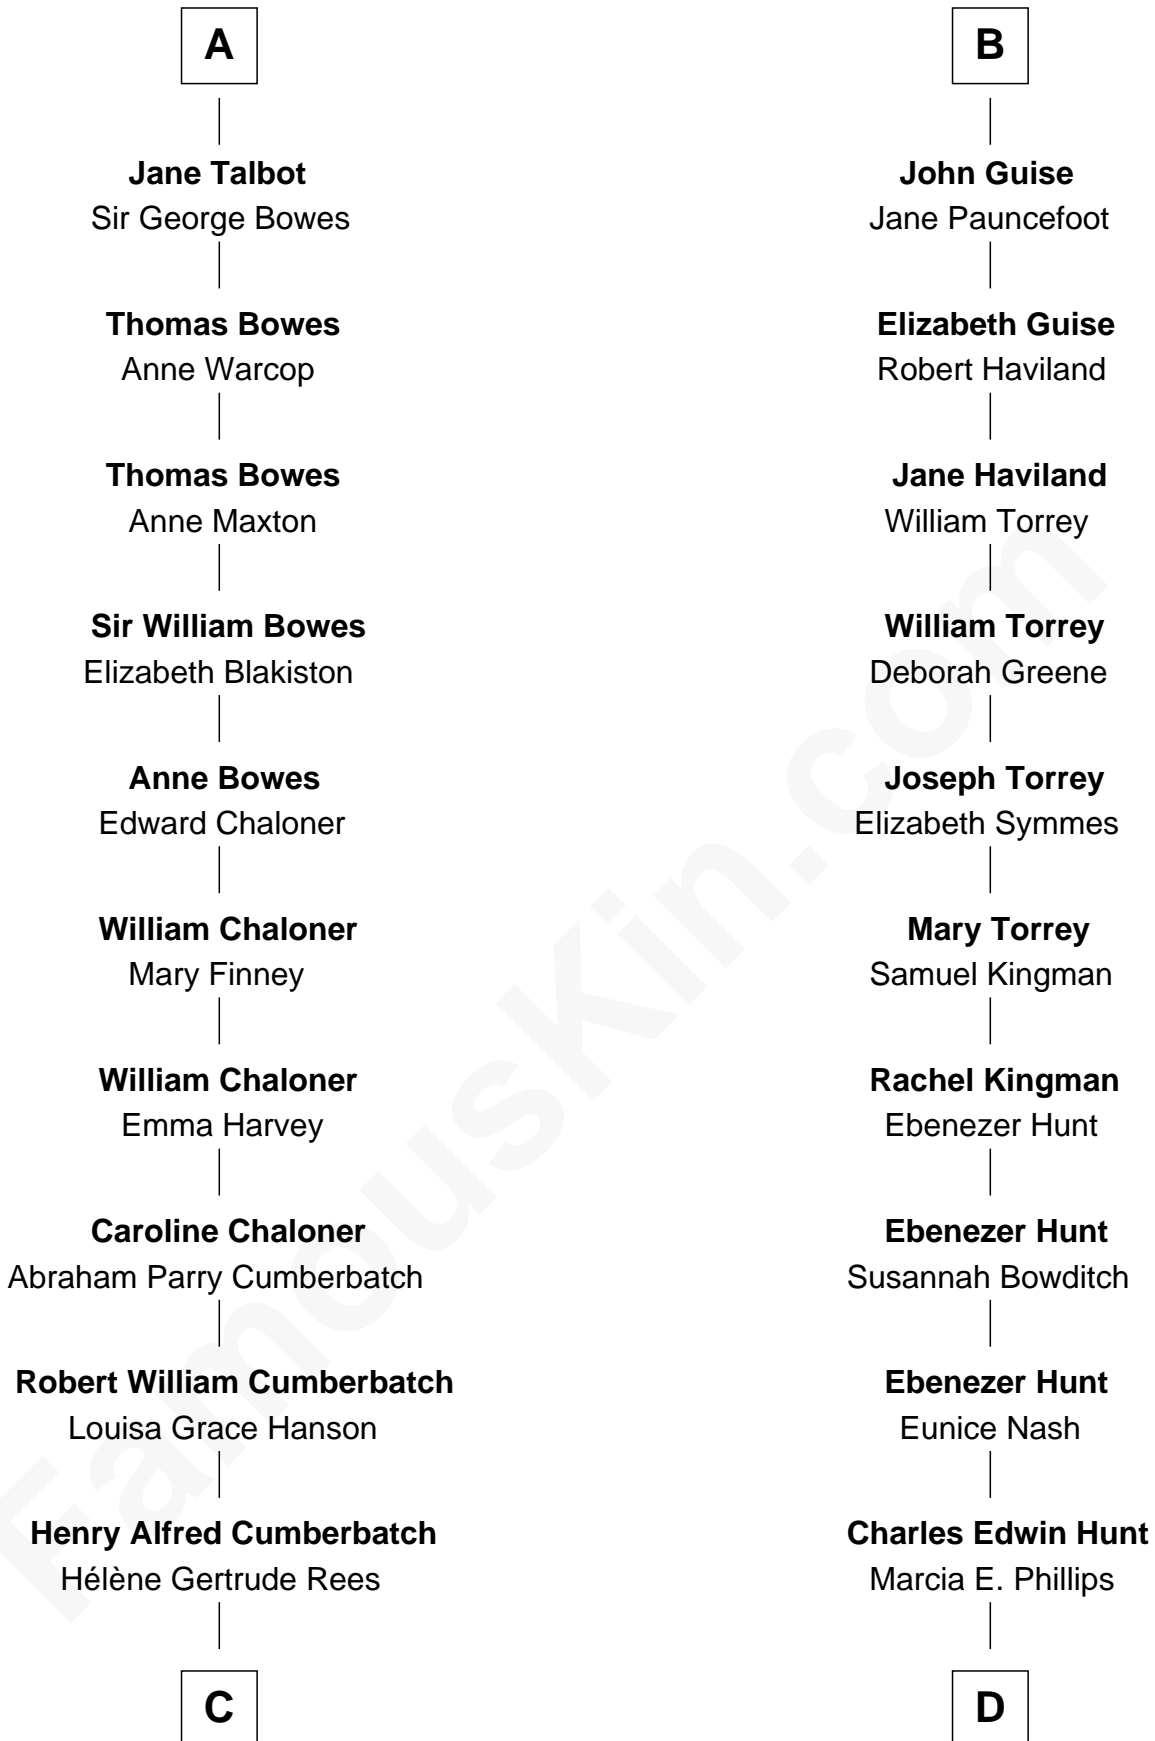

# FamousKin.com Relationship Chart of

**Benedict Cumberbatch**  
*Movie, Television and Stage Actor*

19th cousin 1 time removed of

**Linda Hunt**

*TV and Movie Actress*

**Sir William de Ros**  
Margery de Badlesmere

**C**

**Henry Carlton Cumberbatch**

Pauline Ellen Laing Congdon

**Timothy Carlton Congdon Cumberbatch**

Wanda Ventham

**Benedict Cumberbatch**

*Movie, Television and Stage Actor*

**D**