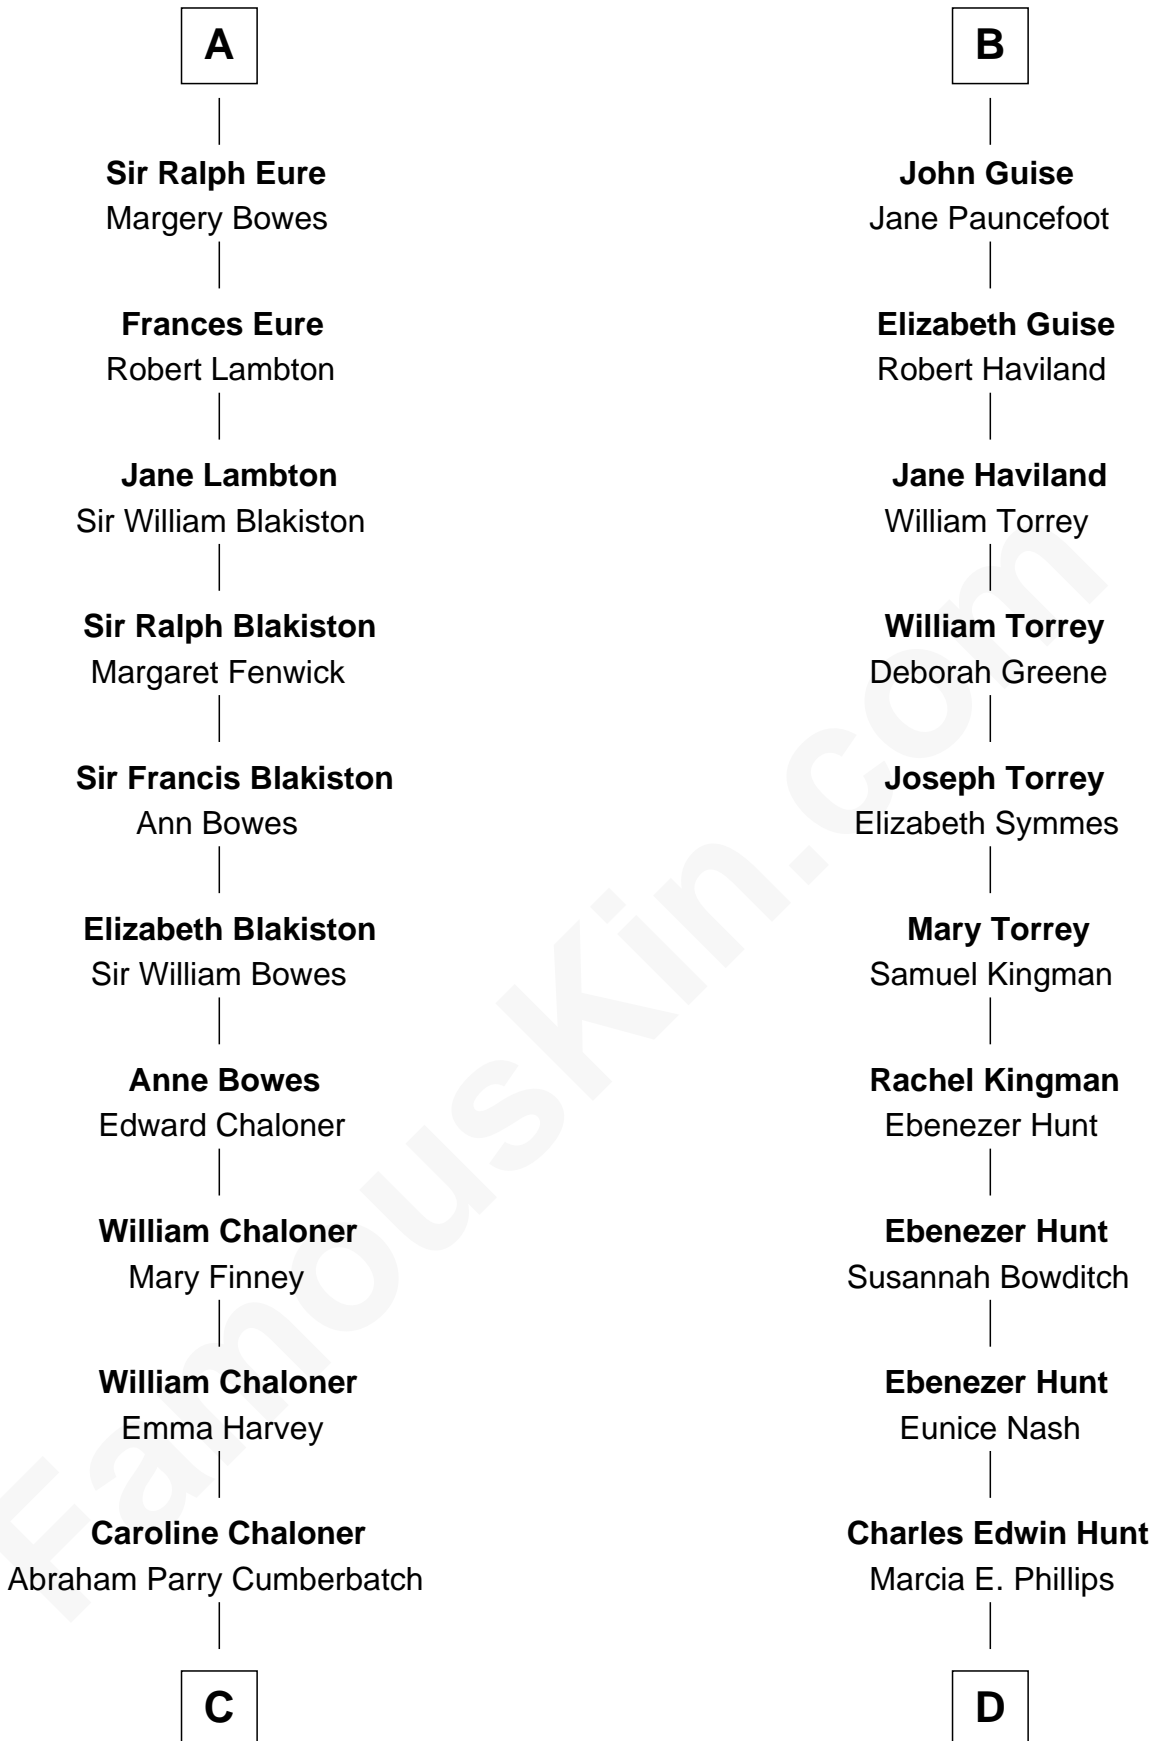

FamousKin.com

Relationship Chart of

Benedict Cumberbatch
Movie, Television and Stage Actor

20th cousin 1 time removed of

Linda Hunt

TV and Movie Actress

C

Robert William Cumberbatch

Louisa Grace Hanson

Henry Alfred Cumberbatch

Hélène Gertrude Rees

Henry Carlton Cumberbatch

Pauline Ellen Laing Congdon

Timothy Carlton Congdon Cumberbatch

Wanda Ventham

Benedict Cumberbatch