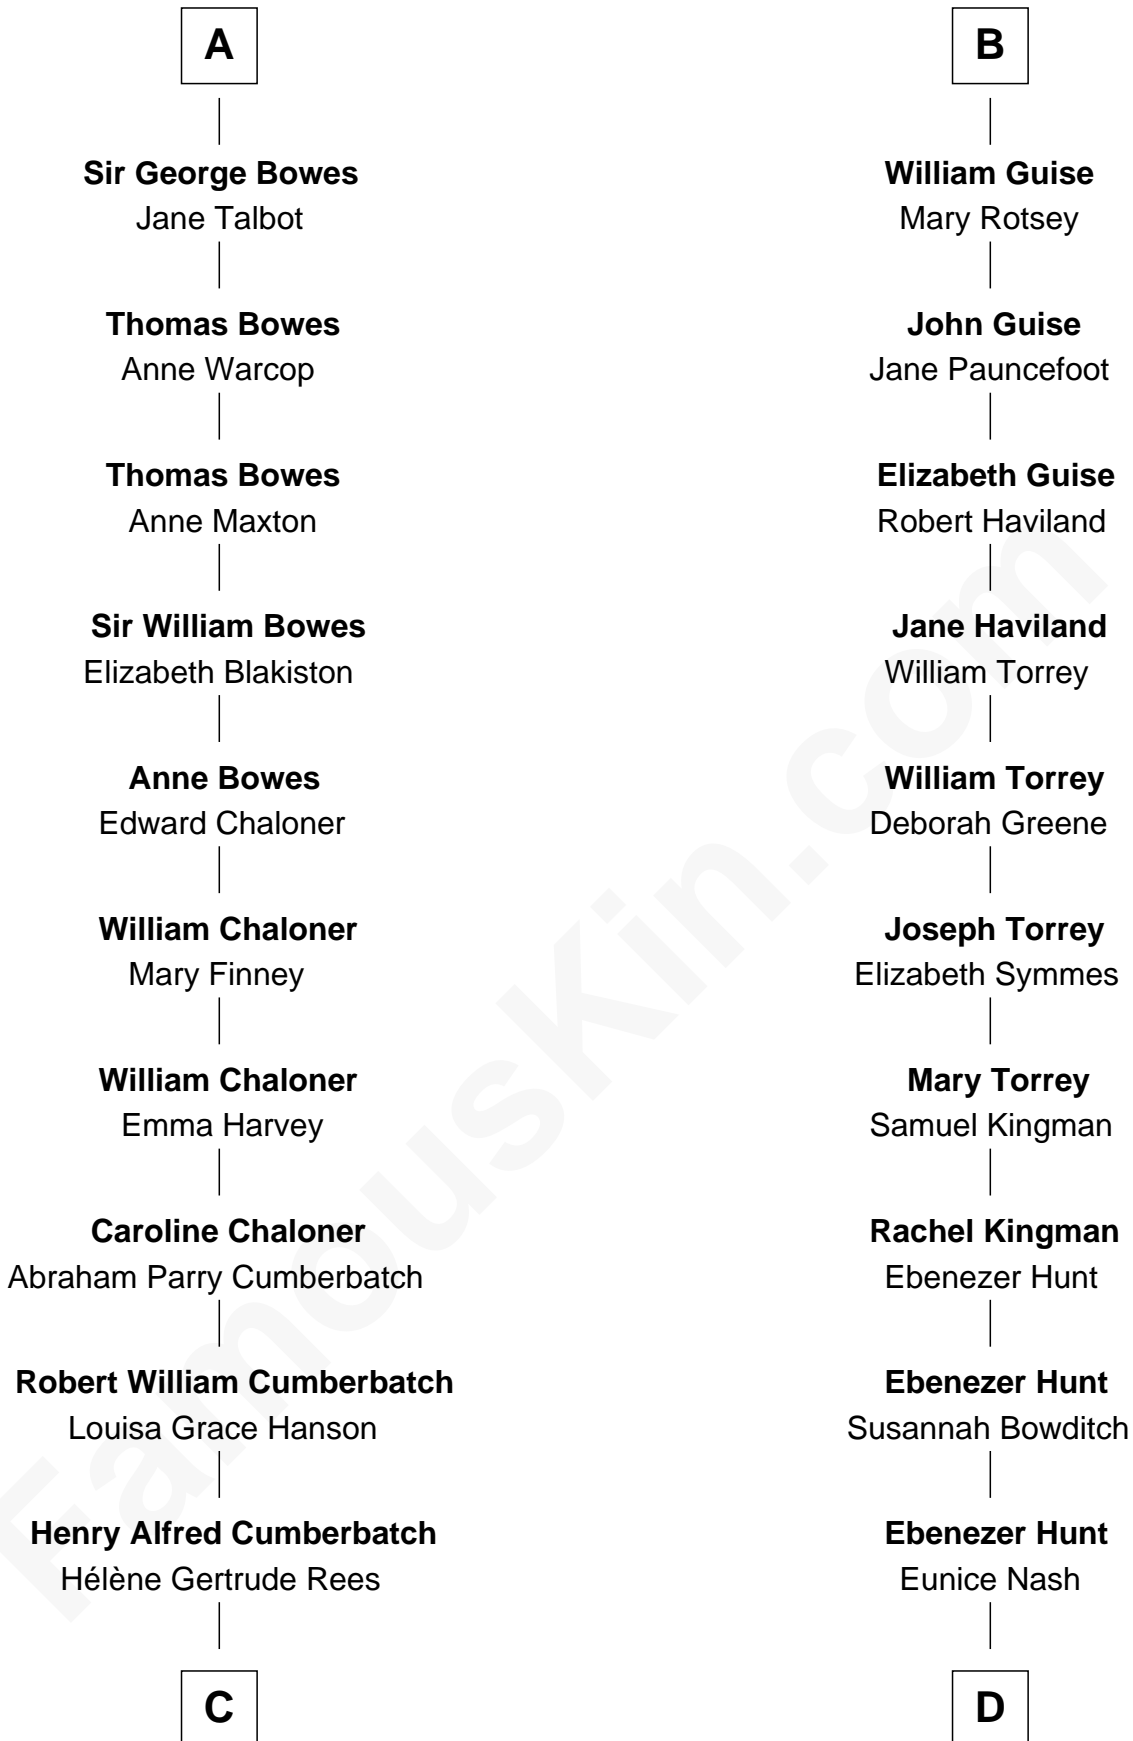

FamousKin.com

Relationship Chart of

Benedict Cumberbatch

Movie, Television and Stage Actor

19th cousin 2 times removed of

Linda Hunt

TV and Movie Actress

Sir Maurice de Berkeley

Eve la Zouche

C

Henry Carlton Cumberbatch

Pauline Ellen Laing Congdon

Timothy Carlton Congdon Cumberbatch

Wanda Ventham

Benedict Cumberbatch

Movie, Television and Stage Actor