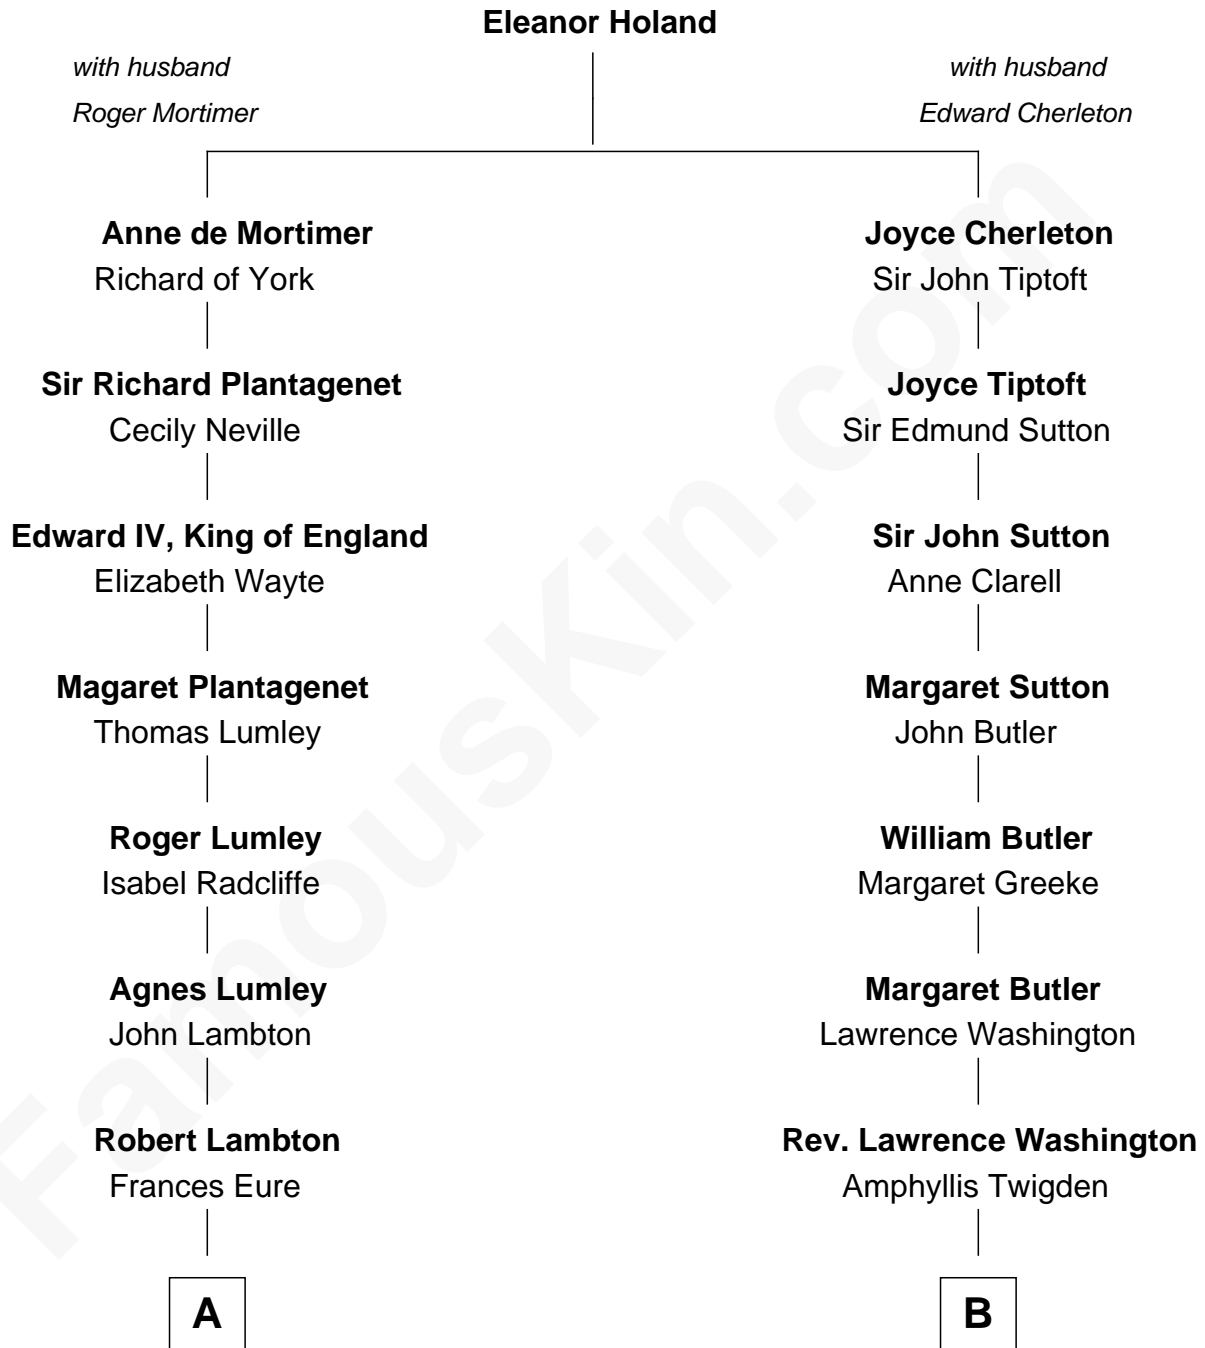

# FamousKin.com Relationship Chart of

**Benedict Cumberbatch**  
*Movie, Television and Stage Actor*

16th cousin 3 times removed of

**General George S. Patton**  
*U.S. Army - World War II*

**C**

Henry Carlton Cumberbatch