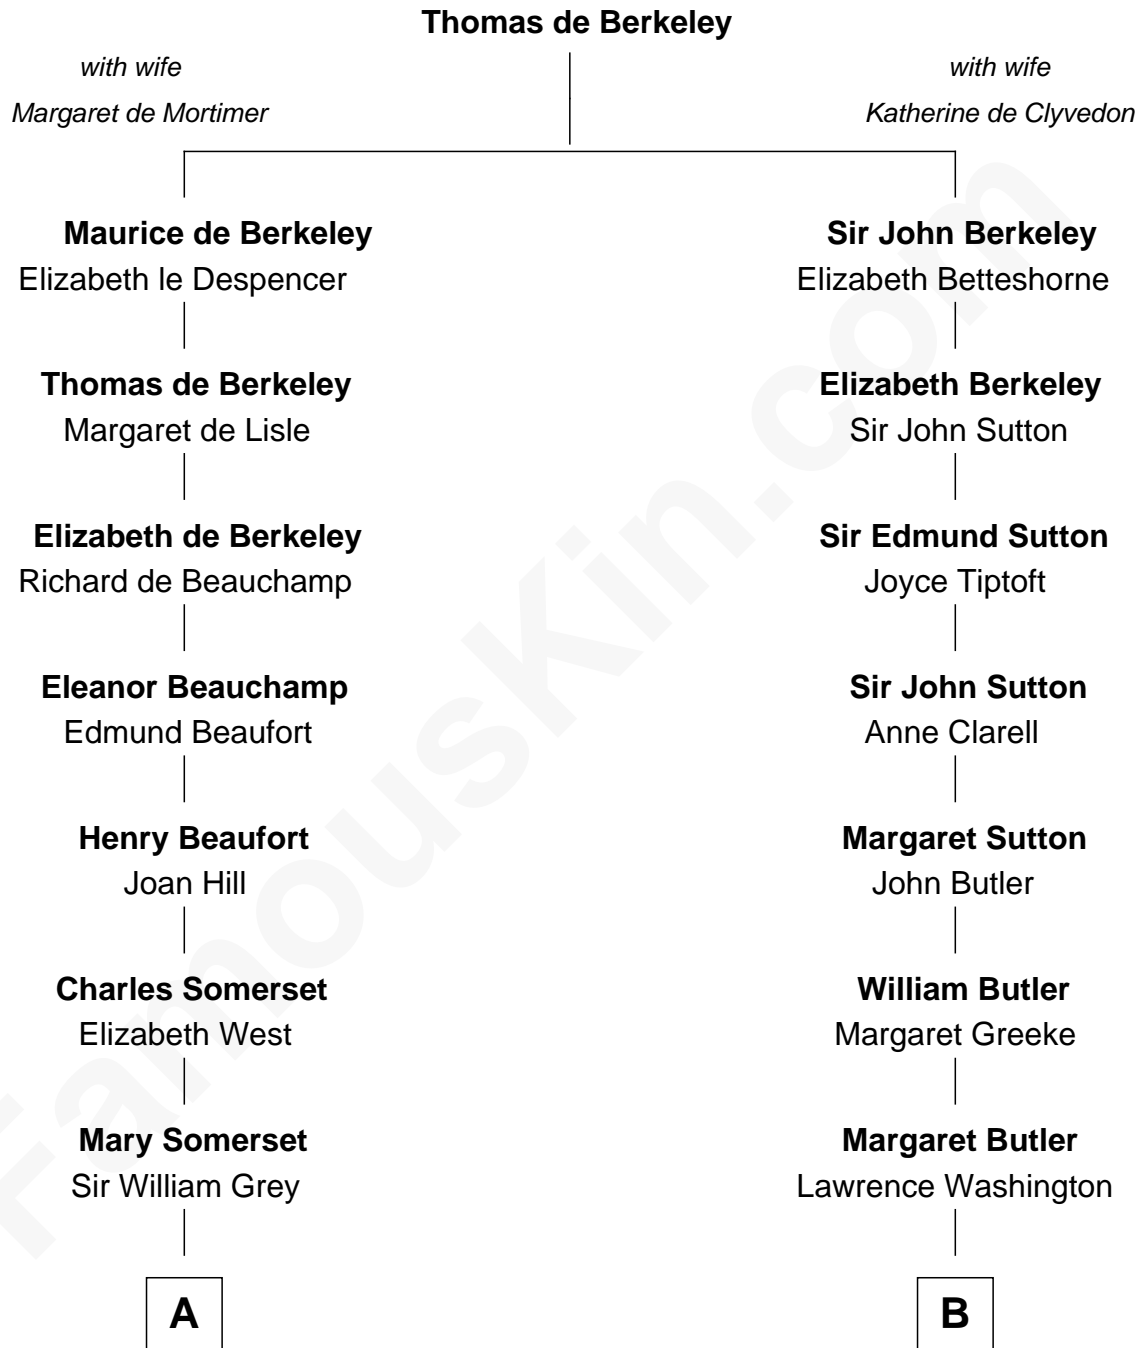

FamousKin.com

Relationship Chart of

Benedict Cumberbatch

Movie, Television and Stage Actor

17th cousin 3 times removed of

General George S. Patton

U.S. Army - World War II

C

Henry Alfred Cumberbatch

Hélène Gertrude Rees

Henry Carlton Cumberbatch

Pauline Ellen Laing Congdon

Timothy Carlton Congdon Cumberbatch

Wanda Ventham

Benedict Cumberbatch

Movie, Television and Stage Actor