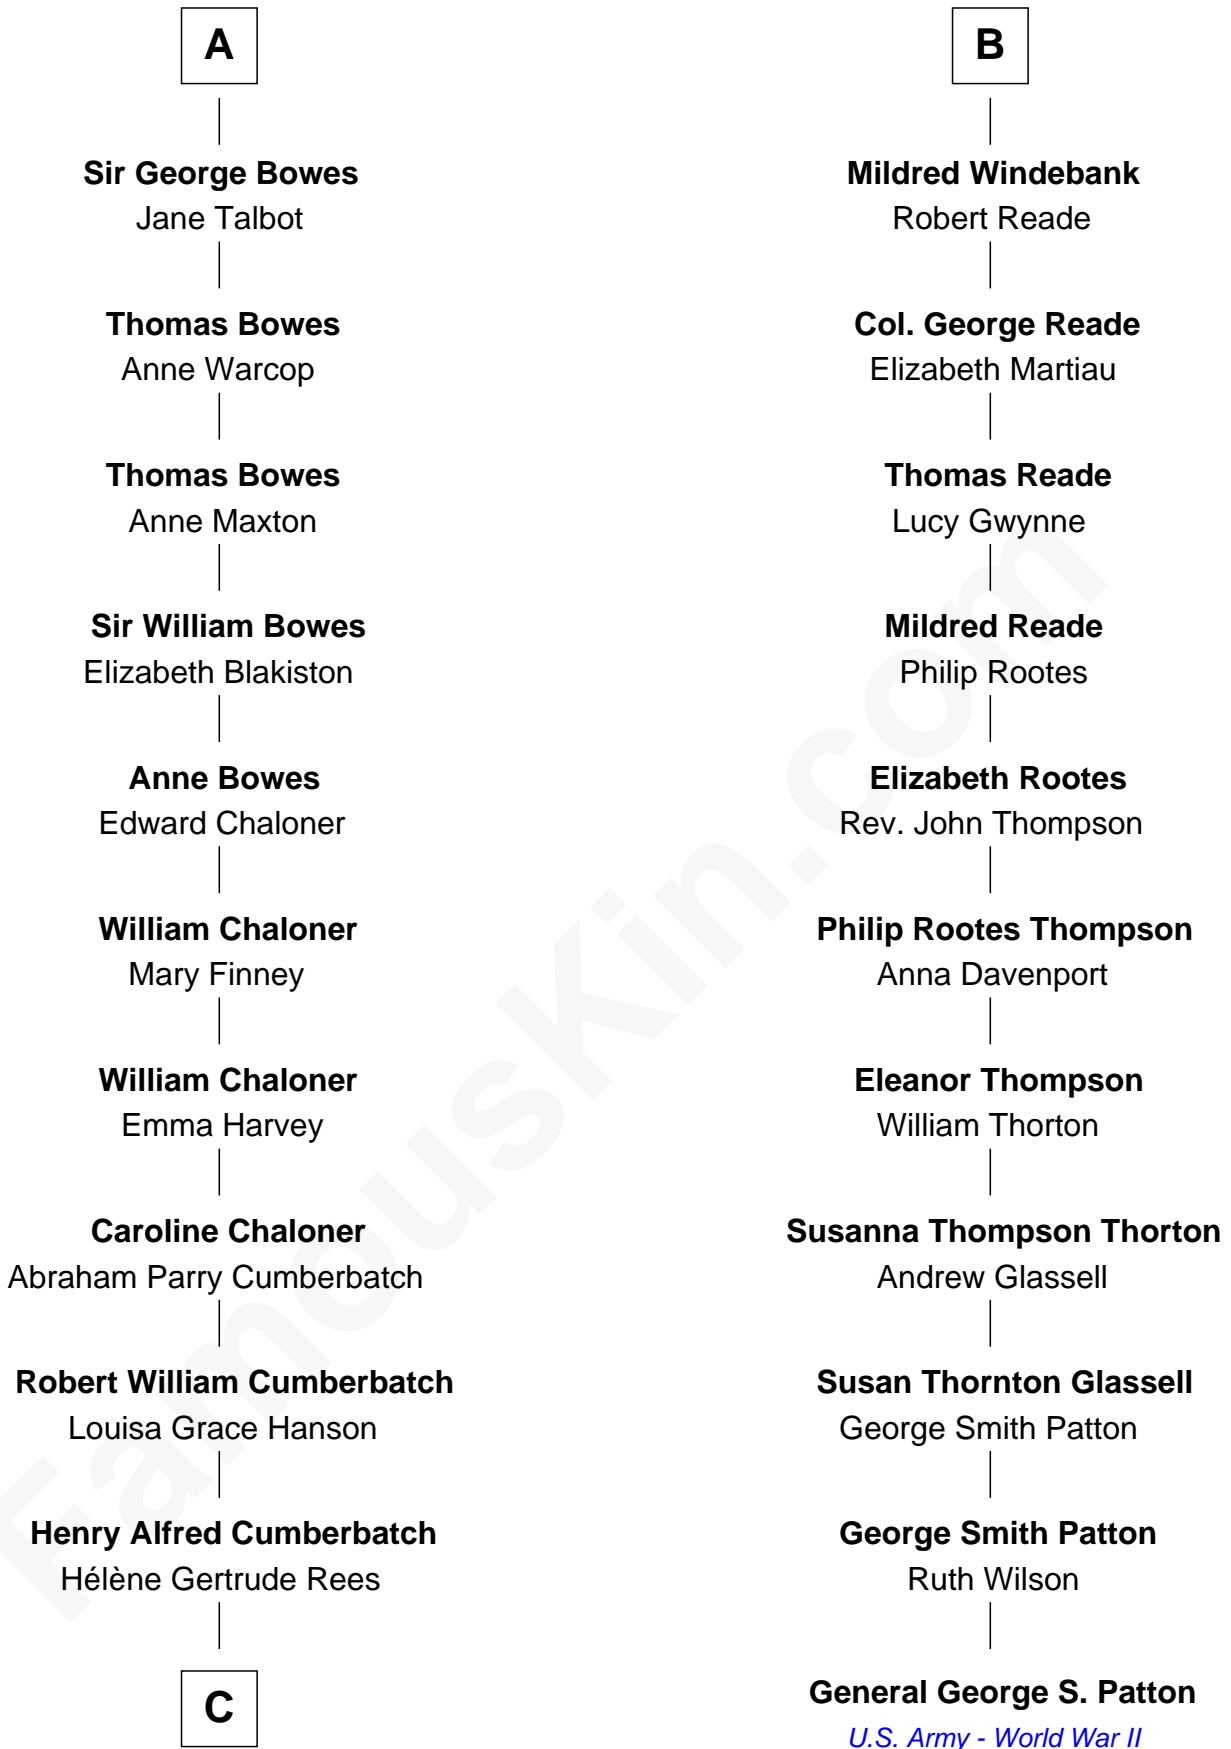

FamousKin.com

Relationship Chart of

Benedict Cumberbatch

Movie, Television and Stage Actor

17th cousin 2 times removed of

General George S. Patton

U.S. Army - World War II

C

Henry Carlton Cumberbatch

Pauline Ellen Laing Congdon

Timothy Carlton Congdon Cumberbatch

Wanda Ventham

Benedict Cumberbatch

Movie, Television and Stage Actor

FamousKin.com