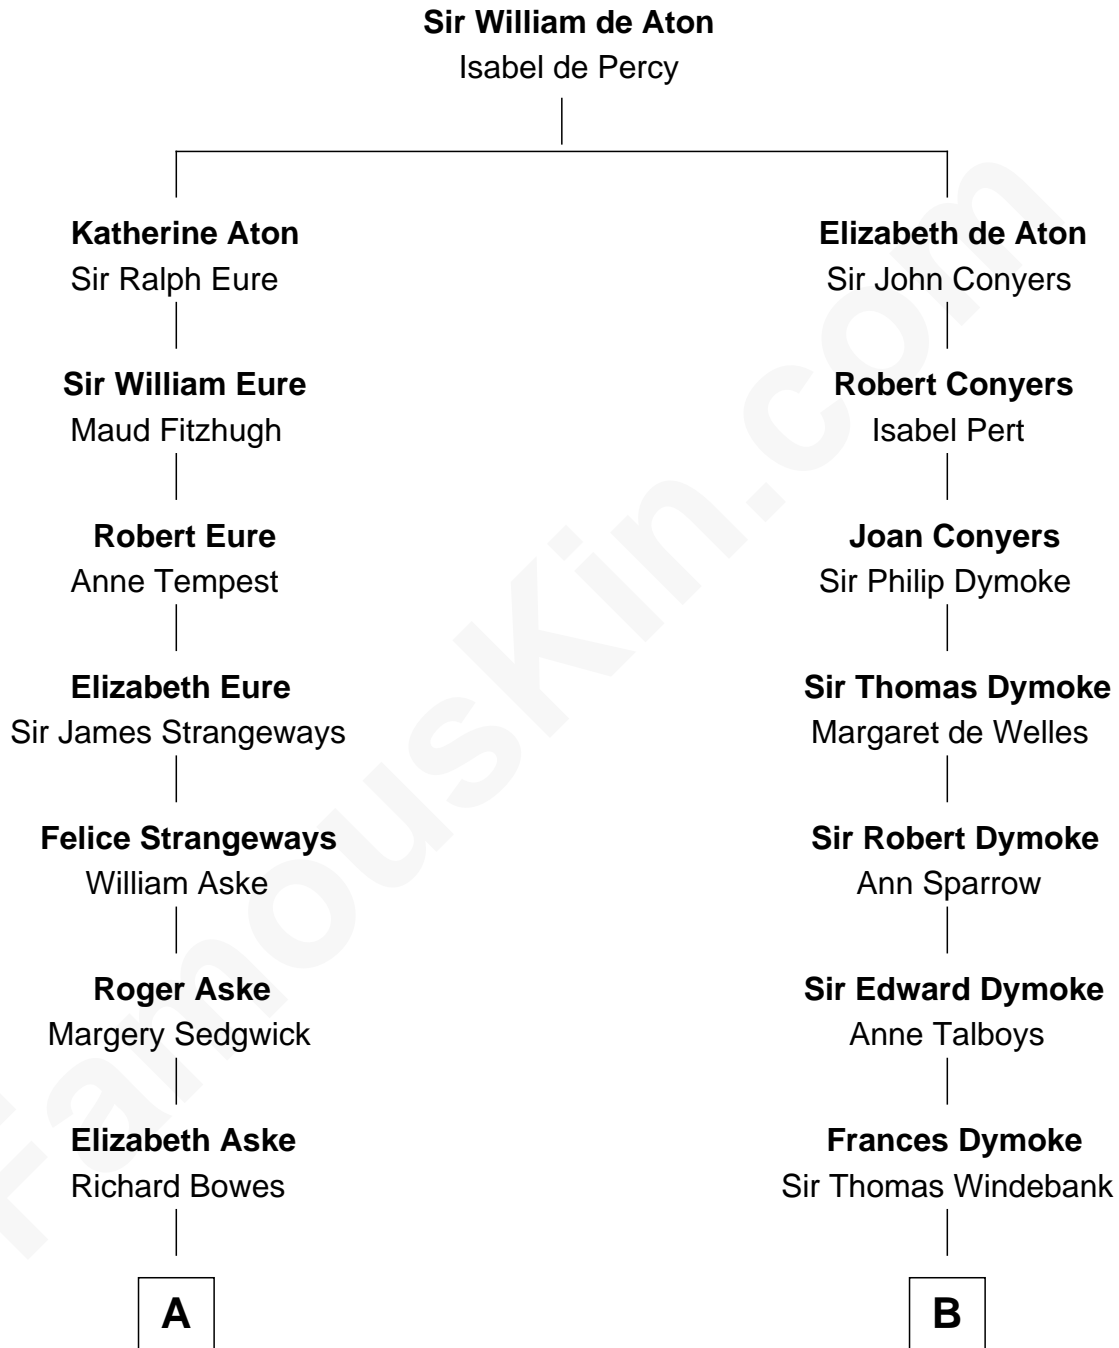

FamousKin.com

Relationship Chart of

Benedict Cumberbatch

Movie, Television and Stage Actor

17th cousin 2 times removed of

General George S. Patton

U.S. Army - World War II

C

Henry Carlton Cumberbatch

Pauline Ellen Laing Congdon

Timothy Carlton Congdon Cumberbatch

Wanda Ventham

Benedict Cumberbatch

Movie, Television and Stage Actor

FamousKin.com