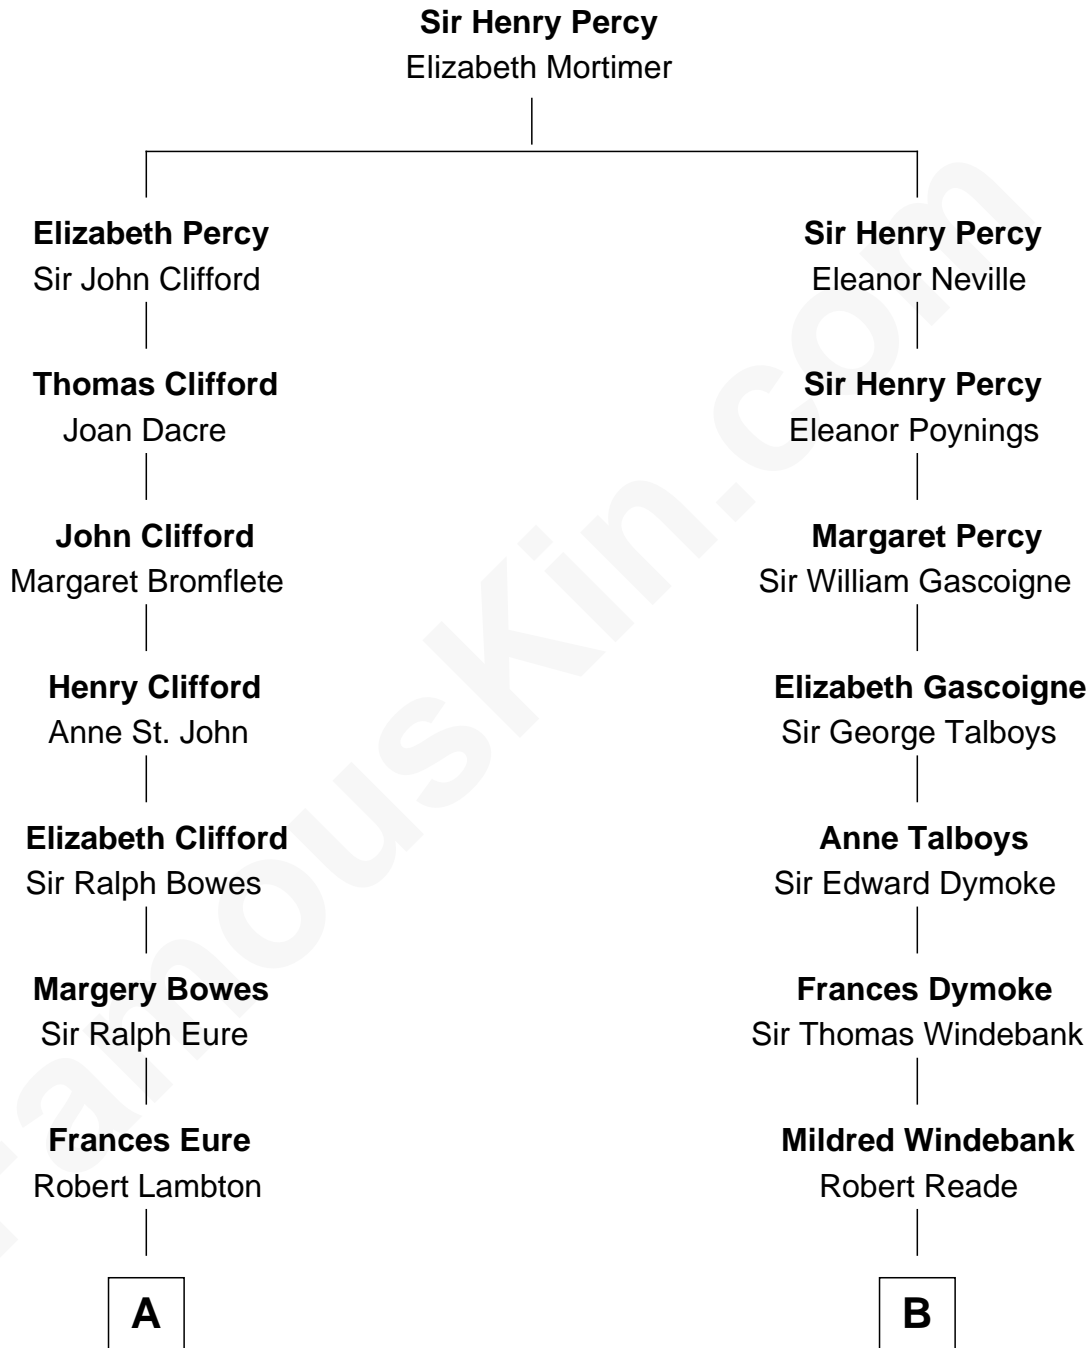

## Relationship Chart of

**Benedict Cumberbatch**

*Movie, Television and Stage Actor*

16th cousin 3 times removed of

**General George S. Patton**

*U.S. Army - World War II*

**C**

Henry Carlton Cumberbatch