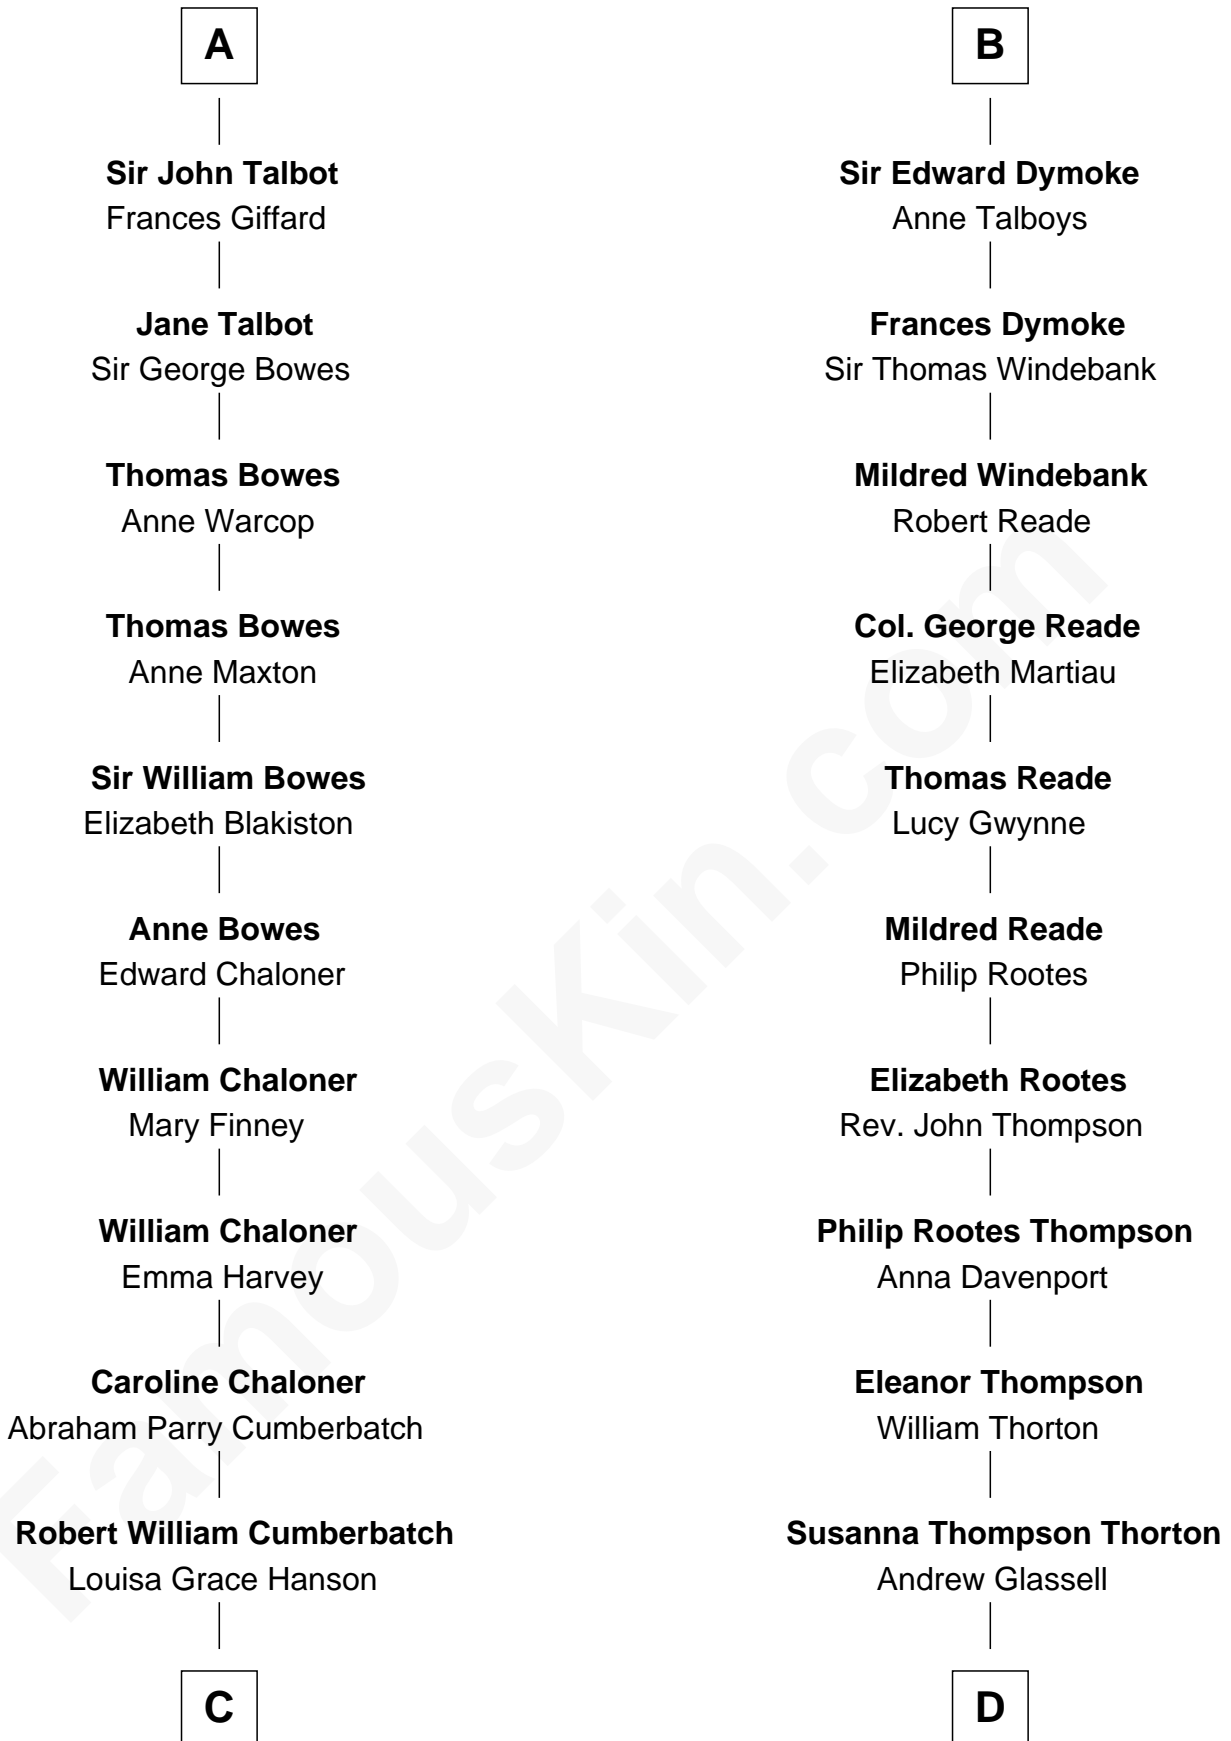

FamousKin.com

Relationship Chart of

Benedict Cumberbatch

Movie, Television and Stage Actor

19th cousin 1 time removed of

General George S. Patton

U.S. Army - World War II

C

Henry Alfred Cumberbatch
Hélène Gertrude Rees

Henry Carlton Cumberbatch
Pauline Ellen Laing Congdon

Timothy Carlton Congdon Cumberbatch
Wanda Ventham

Benedict Cumberbatch
Movie, Television and Stage Actor