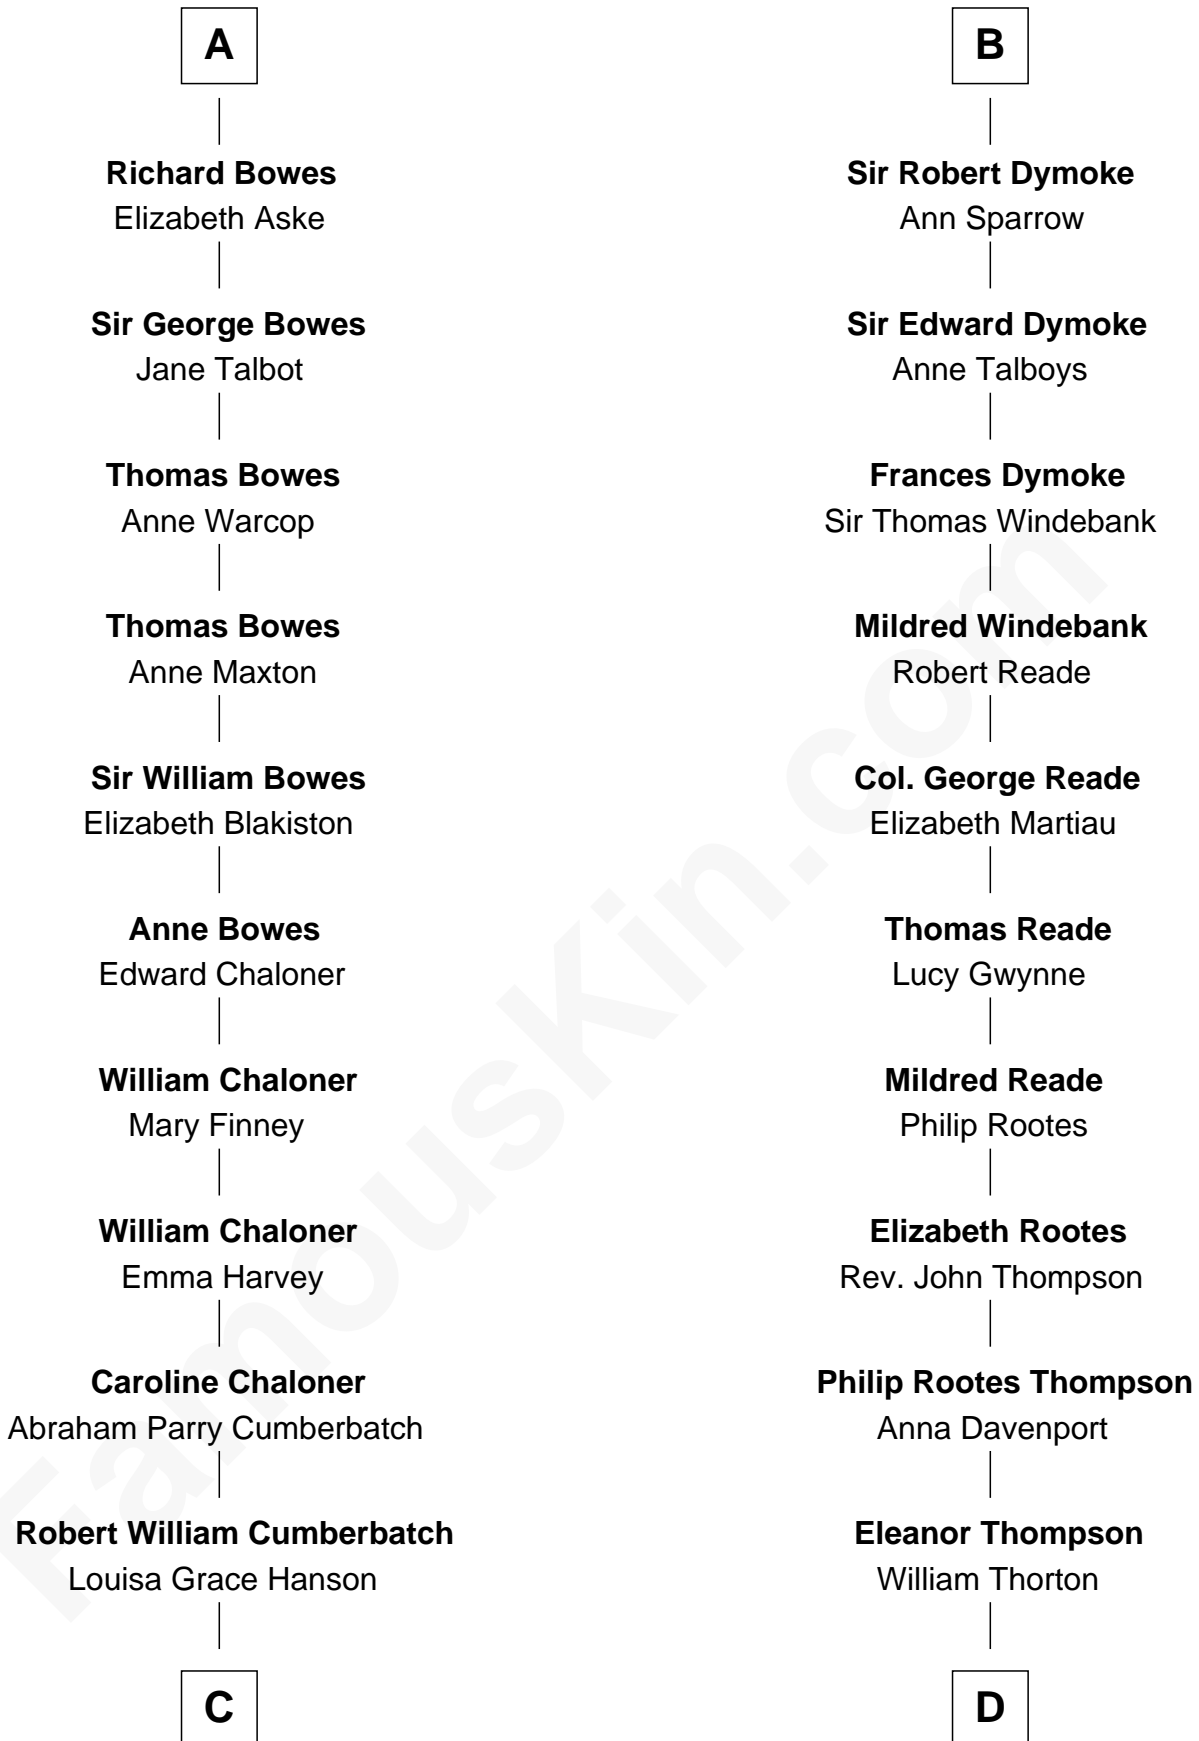

## Relationship Chart of

**Benedict Cumberbatch**  
*Movie, Television and Stage Actor*

20th cousin of

**General George S. Patton**  
*U.S. Army - World War II*

**Sir Edmund Mortimer**  
 Margaret de Fiennes

**C**

**Henry Alfred Cumberbatch**

Hélène Gertrude Rees

**Henry Carlton Cumberbatch**

Pauline Ellen Laing Congdon

**Timothy Carlton Congdon Cumberbatch**

Wanda Ventham

**Benedict Cumberbatch**