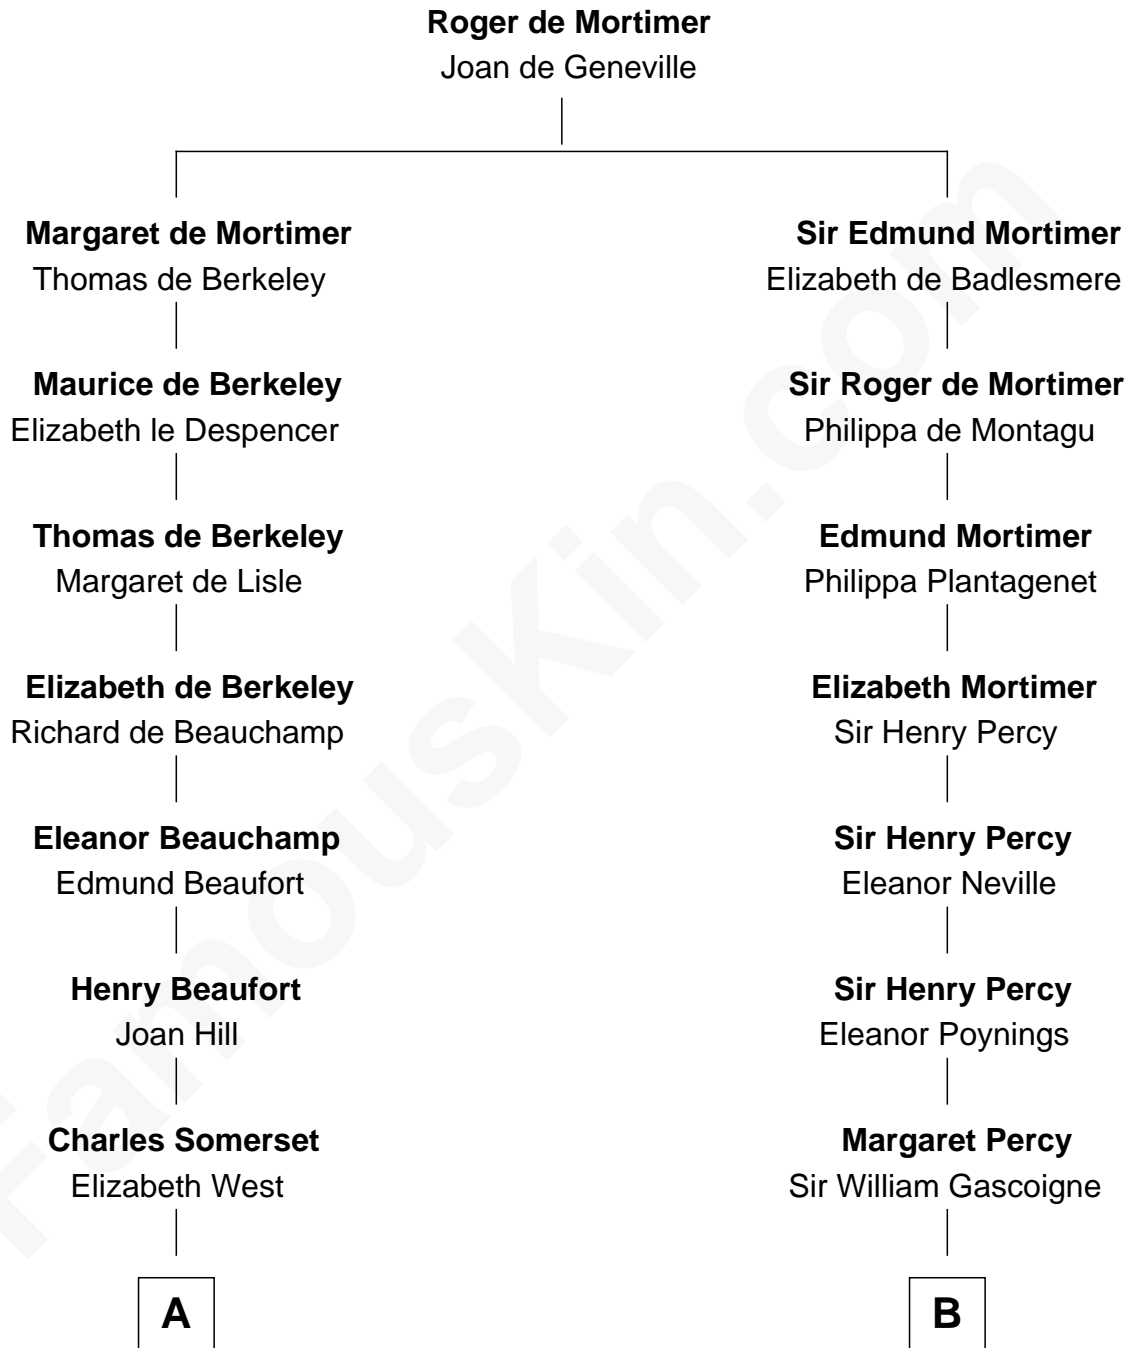

FamousKin.com Relationship Chart of

Benedict Cumberbatch
Movie, Television and Stage Actor

20th cousin 1 time removed of

General George S. Patton
U.S. Army - World War II

C

Robert William Cumberbatch

Louisa Grace Hanson

Henry Alfred Cumberbatch

Hélène Gertrude Rees

Henry Carlton Cumberbatch

Pauline Ellen Laing Congdon

Timothy Carlton Congdon Cumberbatch

Wanda Ventham

Benedict Cumberbatch

Movie, Television and Stage Actor

D

Susanna Thompson Thorton

Andrew Glassell

Susan Thornton Glassell

George Smith Patton

George Smith Patton

Ruth Wilson

General George S. Patton