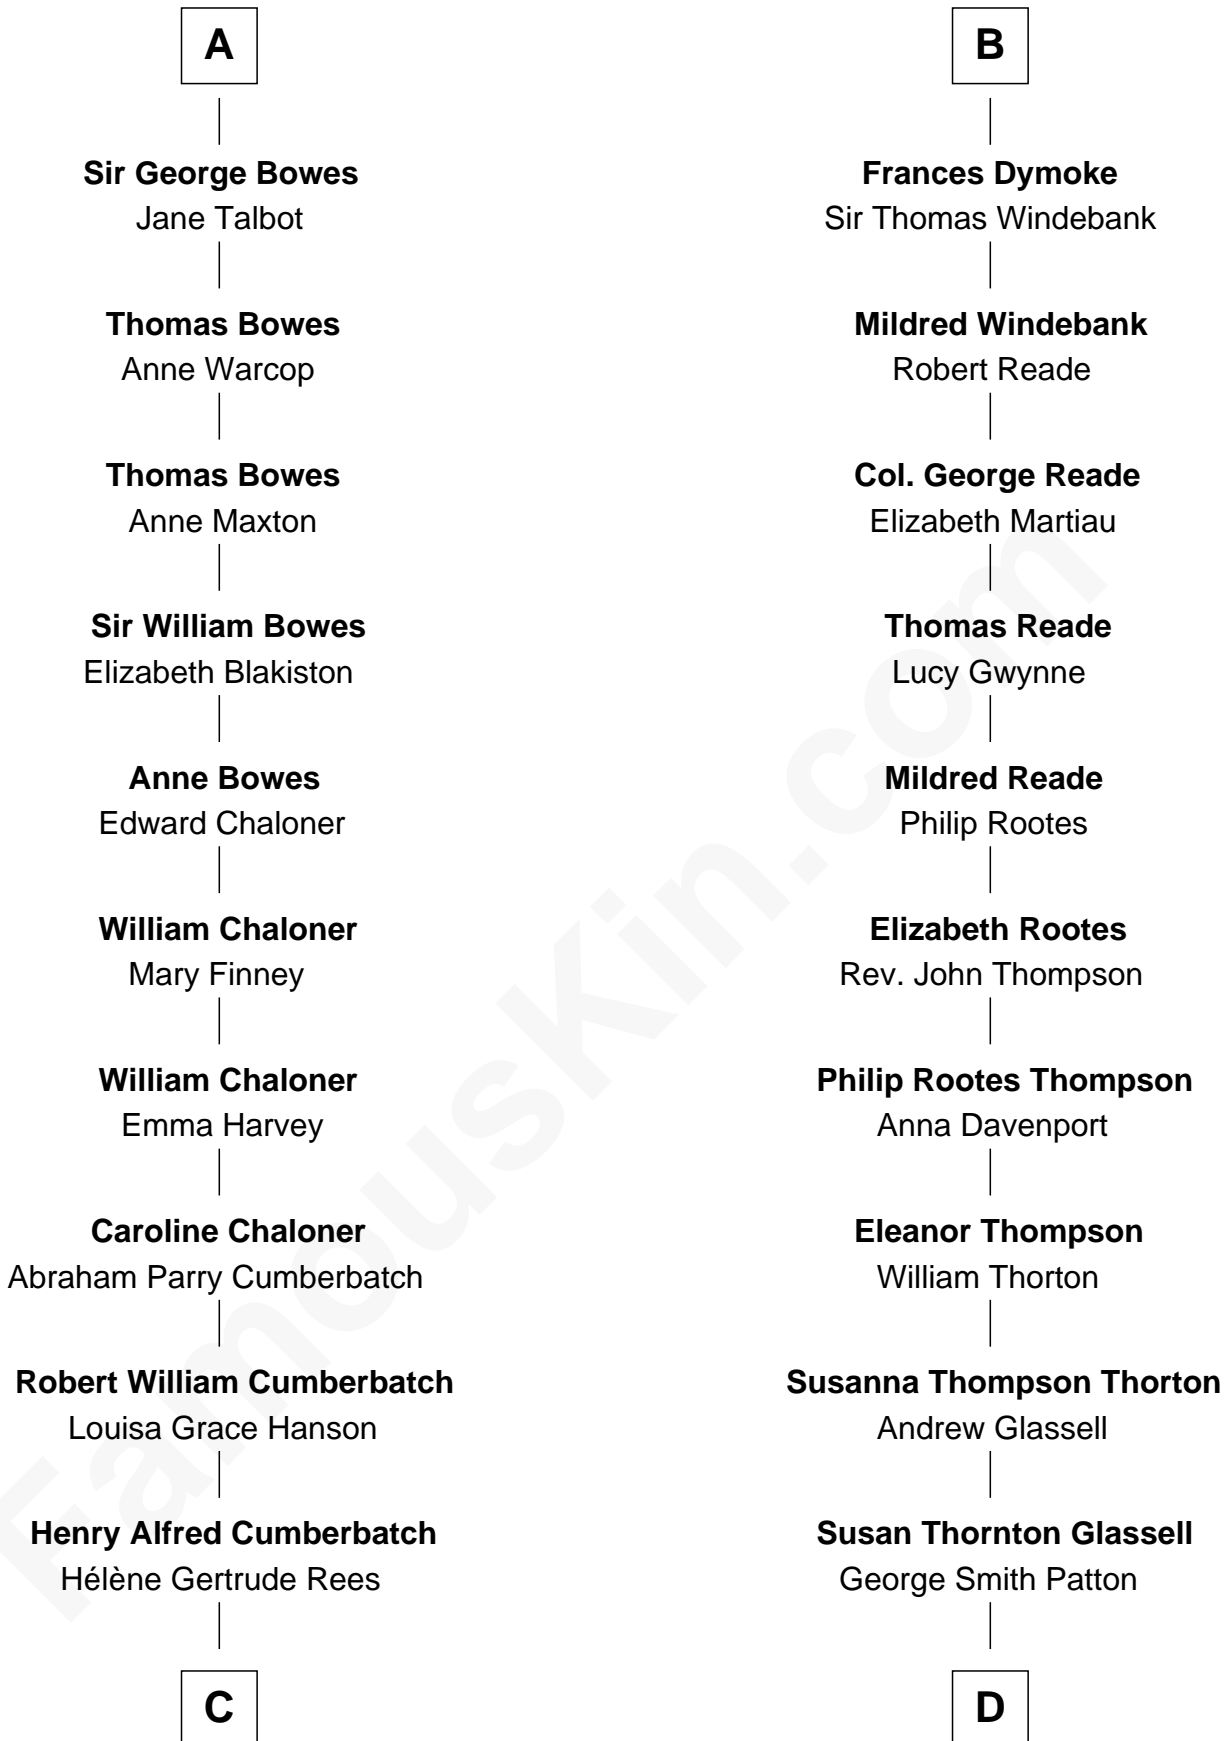

FamousKin.com

Relationship Chart of

Benedict Cumberbatch
Movie, Television and Stage Actor

18th cousin 1 time removed of

General George S. Patton
U.S. Army - World War II

C

Henry Carlton Cumberbatch

Pauline Ellen Laing Congdon

Timothy Carlton Congdon Cumberbatch

Wanda Ventham

Benedict Cumberbatch

Movie, Television and Stage Actor

D

George Smith Patton

Ruth Wilson

General George S. Patton