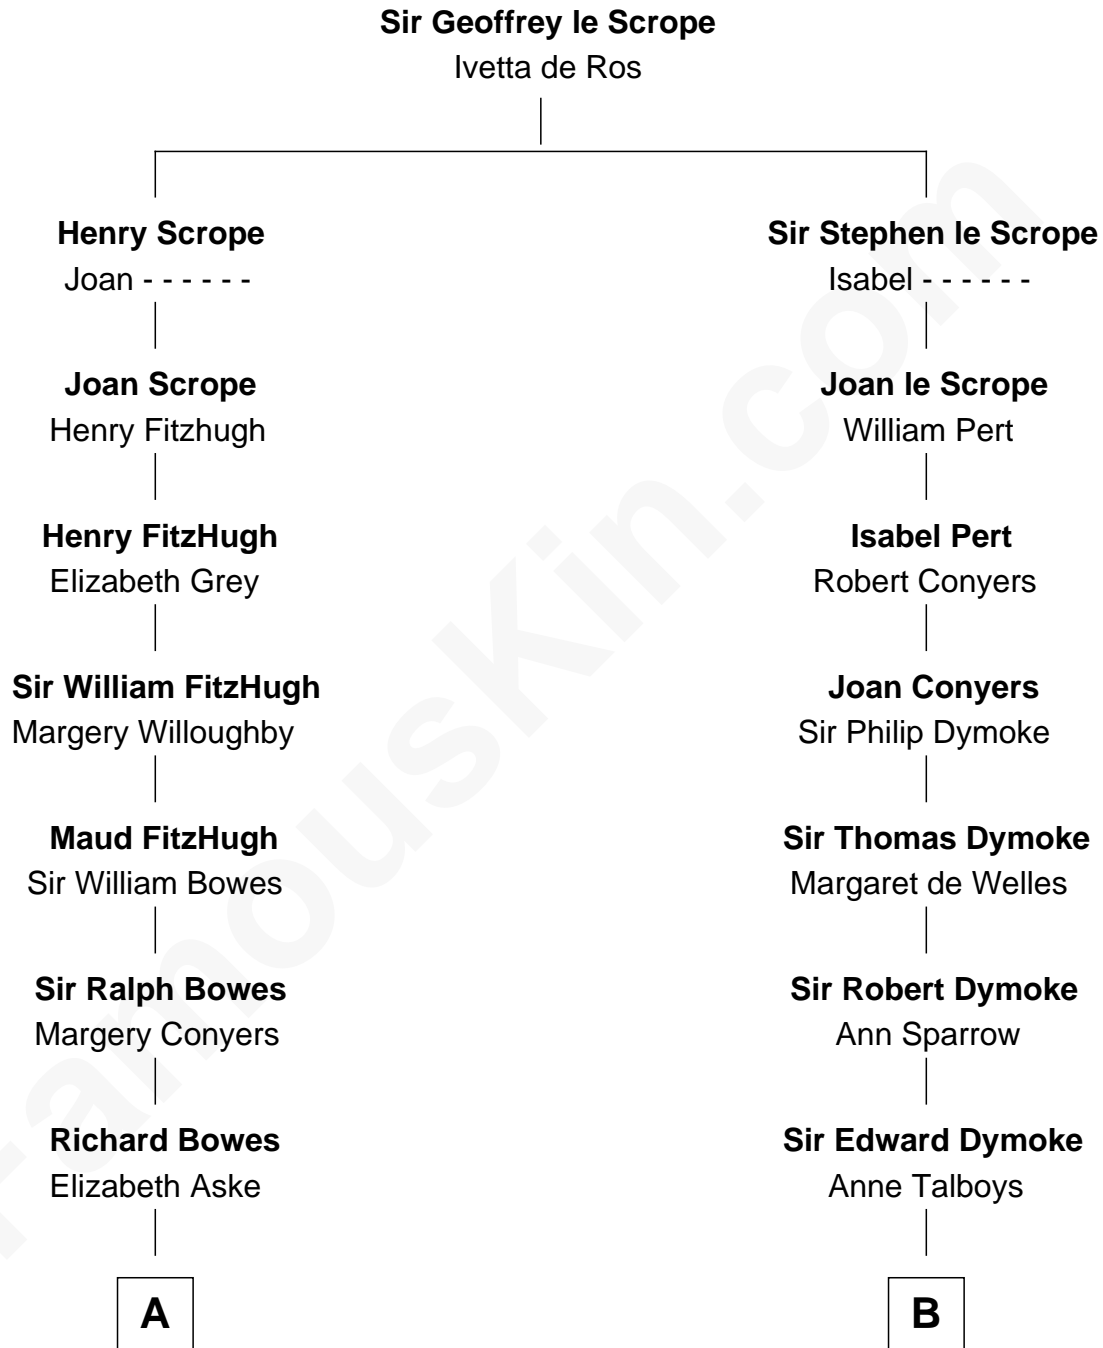

FamousKin.com

Relationship Chart of

Benedict Cumberbatch
Movie, Television and Stage Actor

18th cousin 1 time removed of

General George S. Patton
U.S. Army - World War II

C

Henry Carlton Cumberbatch

Pauline Ellen Laing Congdon

Timothy Carlton Congdon Cumberbatch

Wanda Ventham

Benedict Cumberbatch

Movie, Television and Stage Actor

D

George Smith Patton

Ruth Wilson

General George S. Patton