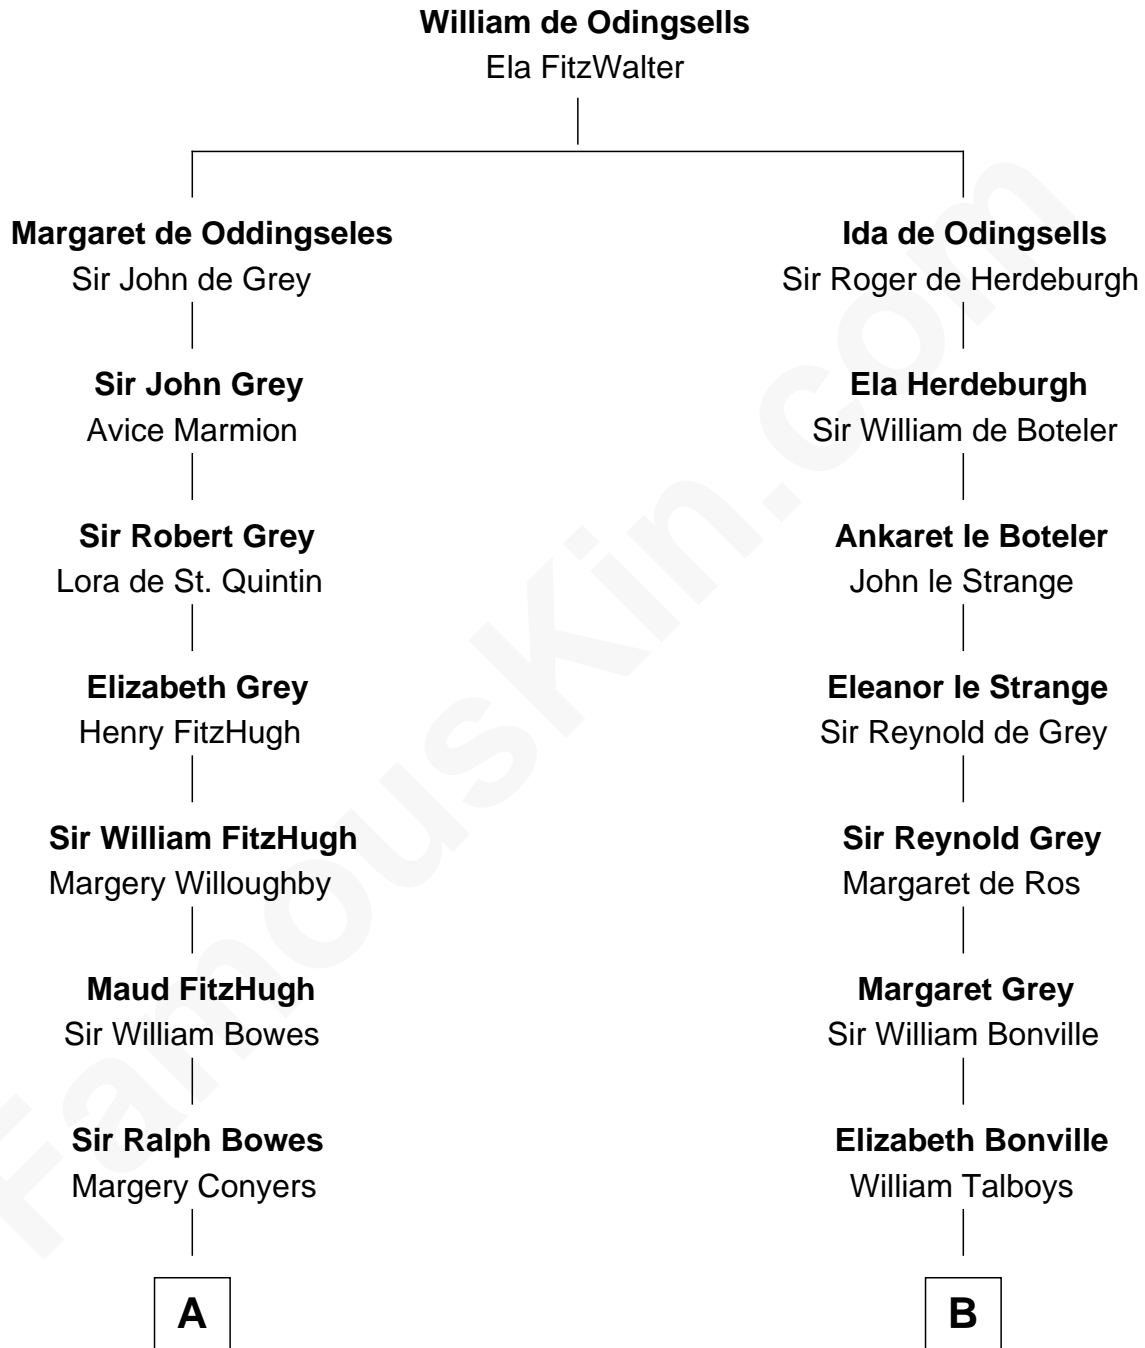

FamousKin.com Relationship Chart of

Benedict Cumberbatch

Movie, Television and Stage Actor

20th cousin 1 time removed of

General George S. Patton

U.S. Army - World War II

C

Henry Alfred Cumberbatch

Hélène Gertrude Rees

Henry Carlton Cumberbatch

Pauline Ellen Laing Congdon

Timothy Carlton Congdon Cumberbatch

Wanda Ventham

Benedict Cumberbatch

Movie, Television and Stage Actor

D

Eleanor Thompson

William Thorton

Susanna Thompson Thorton

Andrew Glassell

Susan Thornton Glassell

George Smith Patton

George Smith Patton

Ruth Wilson