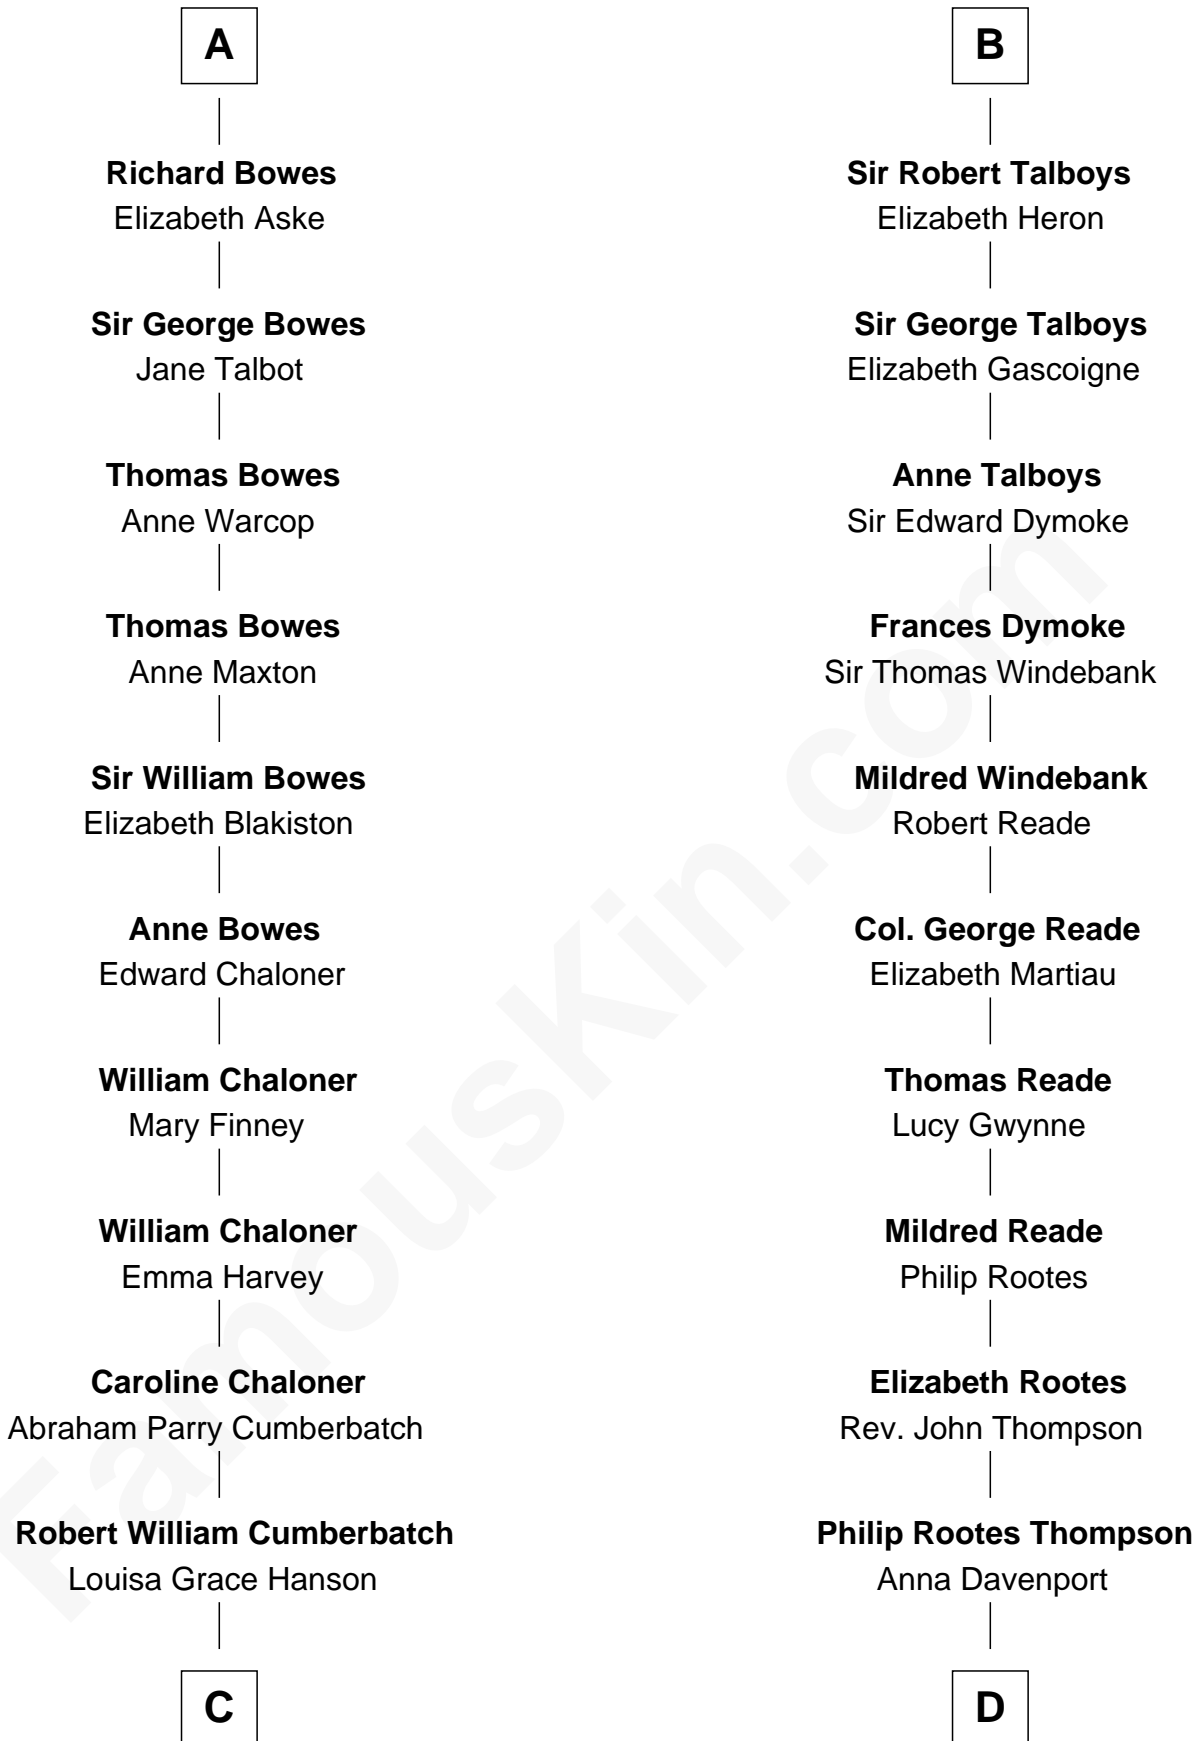

FamousKin.com Relationship Chart of

Benedict Cumberbatch

Movie, Television and Stage Actor

20th cousin 1 time removed of

General George S. Patton

U.S. Army - World War II

C

Henry Alfred Cumberbatch