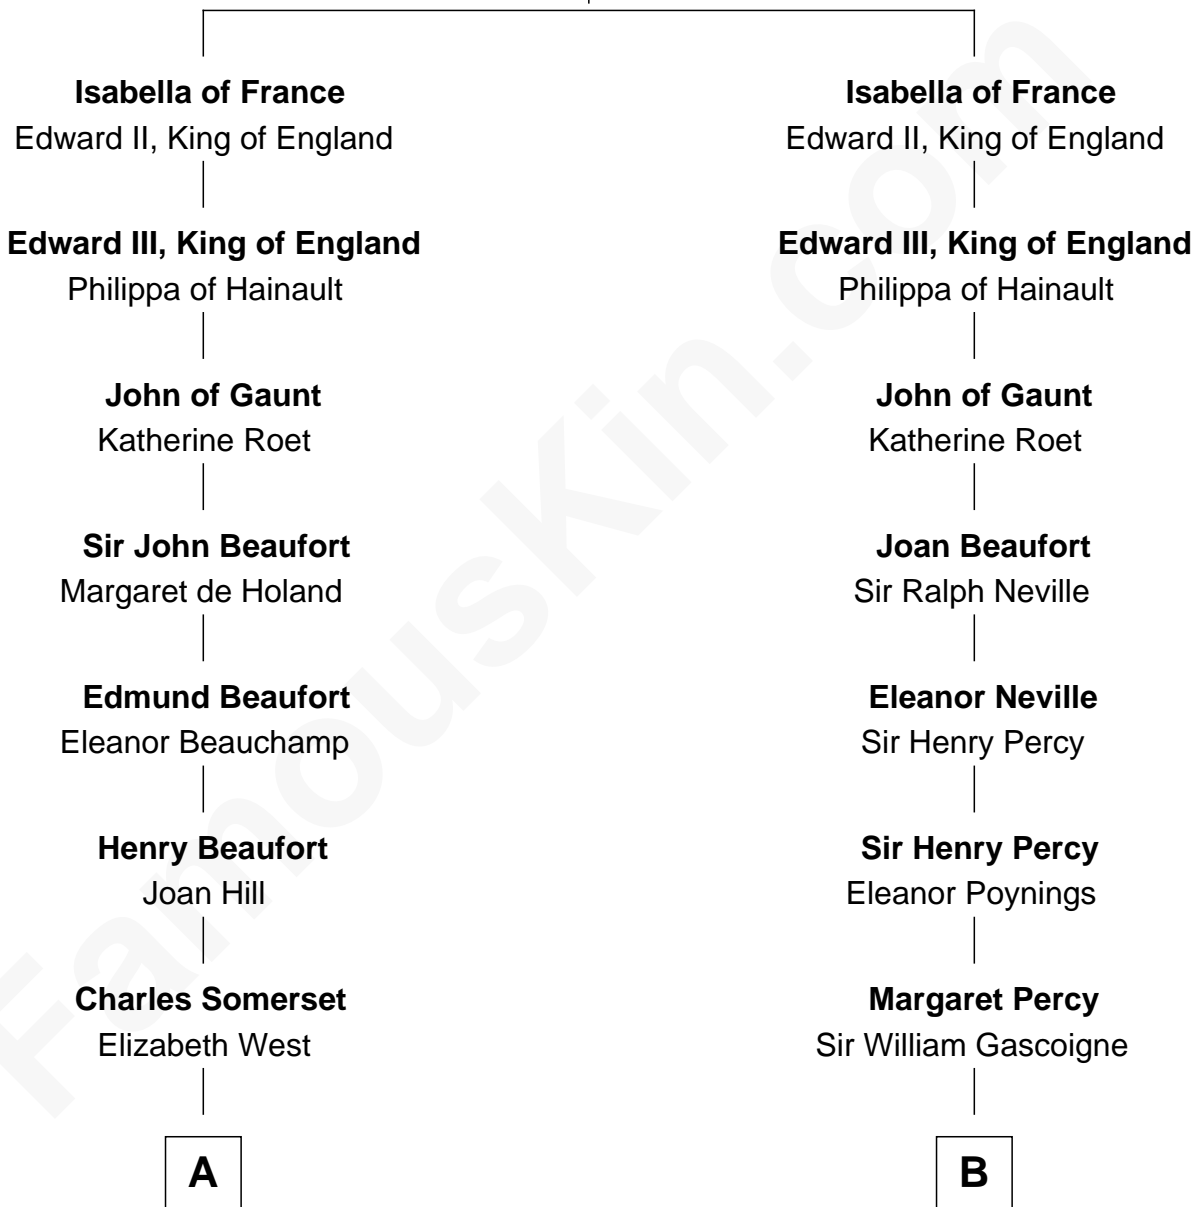

FamousKin.com Relationship Chart of

Benedict Cumberbatch
Movie, Television and Stage Actor

20th cousin 1 time removed of

General George S. Patton
U.S. Army - World War II

King Philip IV of France
Joan of Navarre

C

Robert William Cumberbatch

Louisa Grace Hanson

Henry Alfred Cumberbatch

Hélène Gertrude Rees

Henry Carlton Cumberbatch

Pauline Ellen Laing Congdon

Timothy Carlton Congdon Cumberbatch