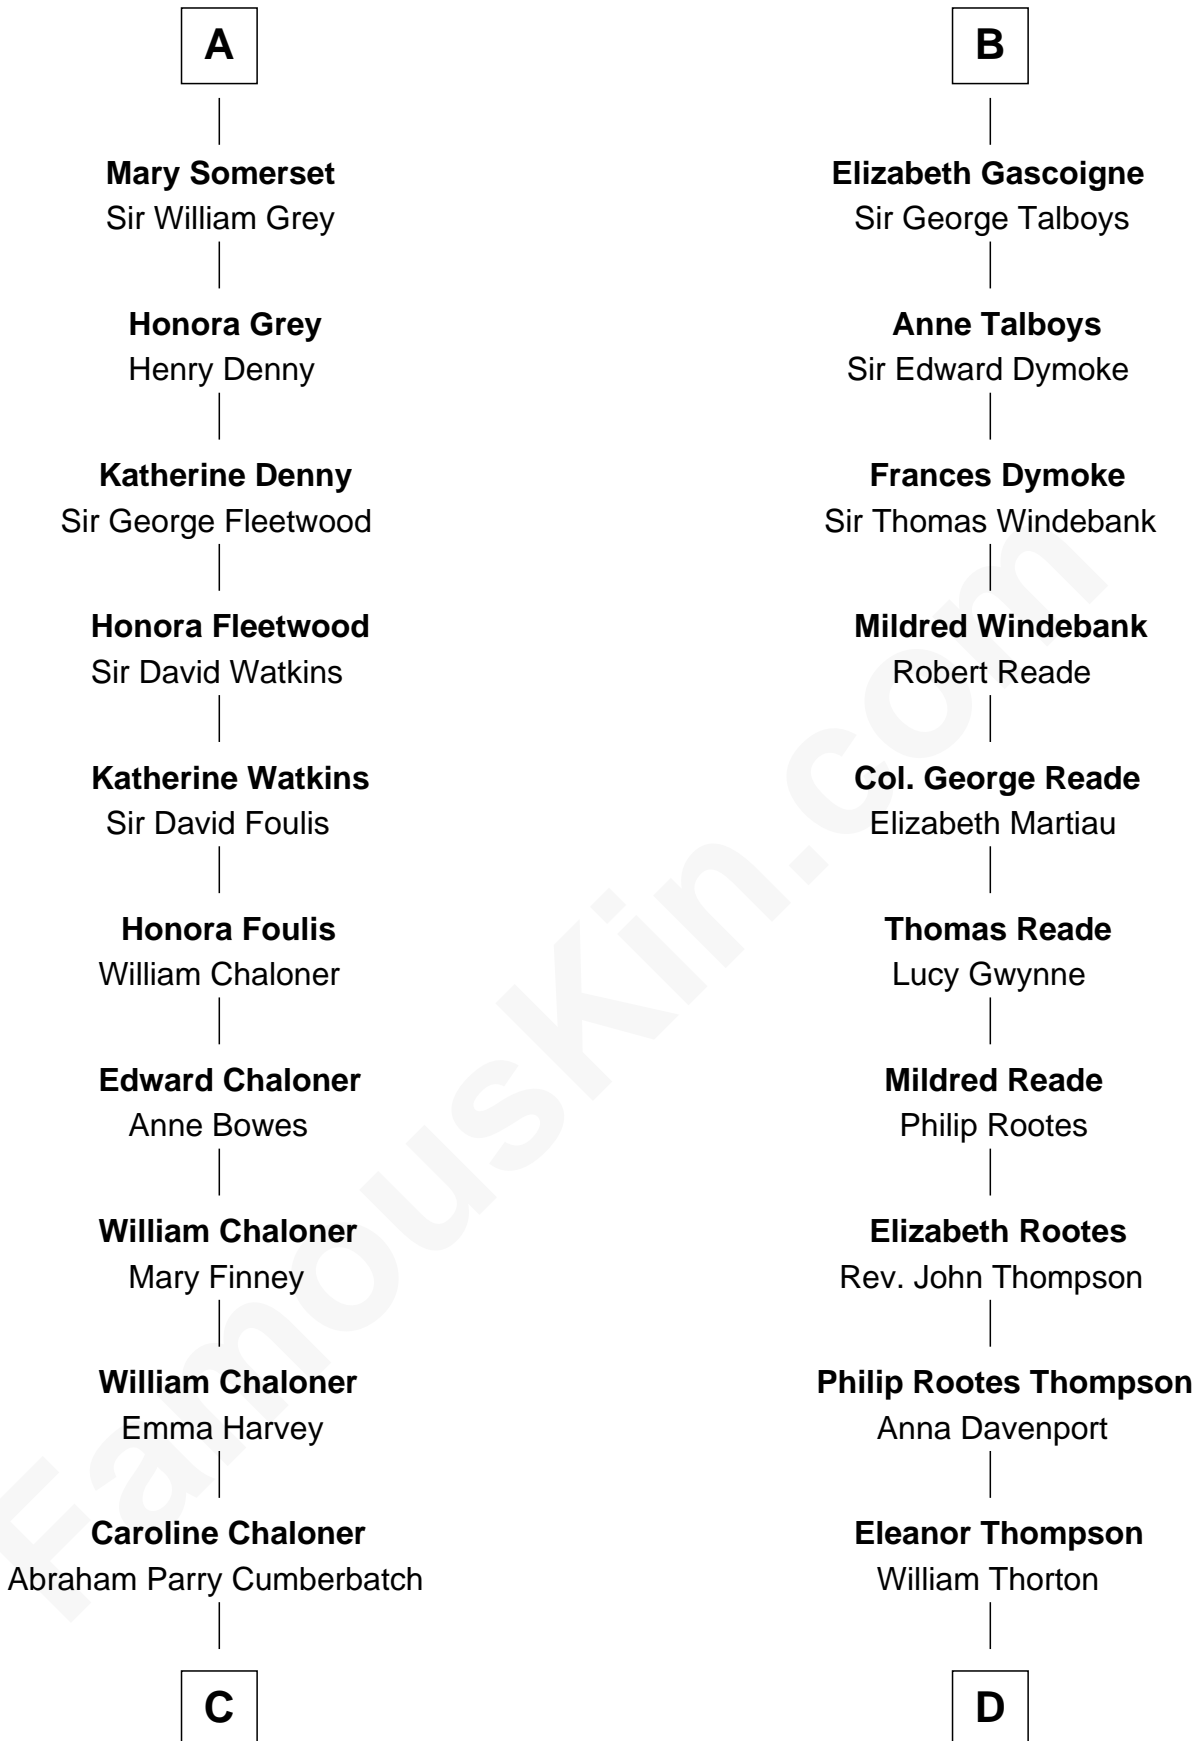

FamousKin.com Relationship Chart of

Benedict Cumberbatch
Movie, Television and Stage Actor

20th cousin 1 time removed of

General George S. Patton
U.S. Army - World War II

King Philip IV of France
Joan of Navarre

C

Robert William Cumberbatch

Louisa Grace Hanson

Henry Alfred Cumberbatch

Hélène Gertrude Rees

Henry Carlton Cumberbatch

Pauline Ellen Laing Congdon

Timothy Carlton Congdon Cumberbatch