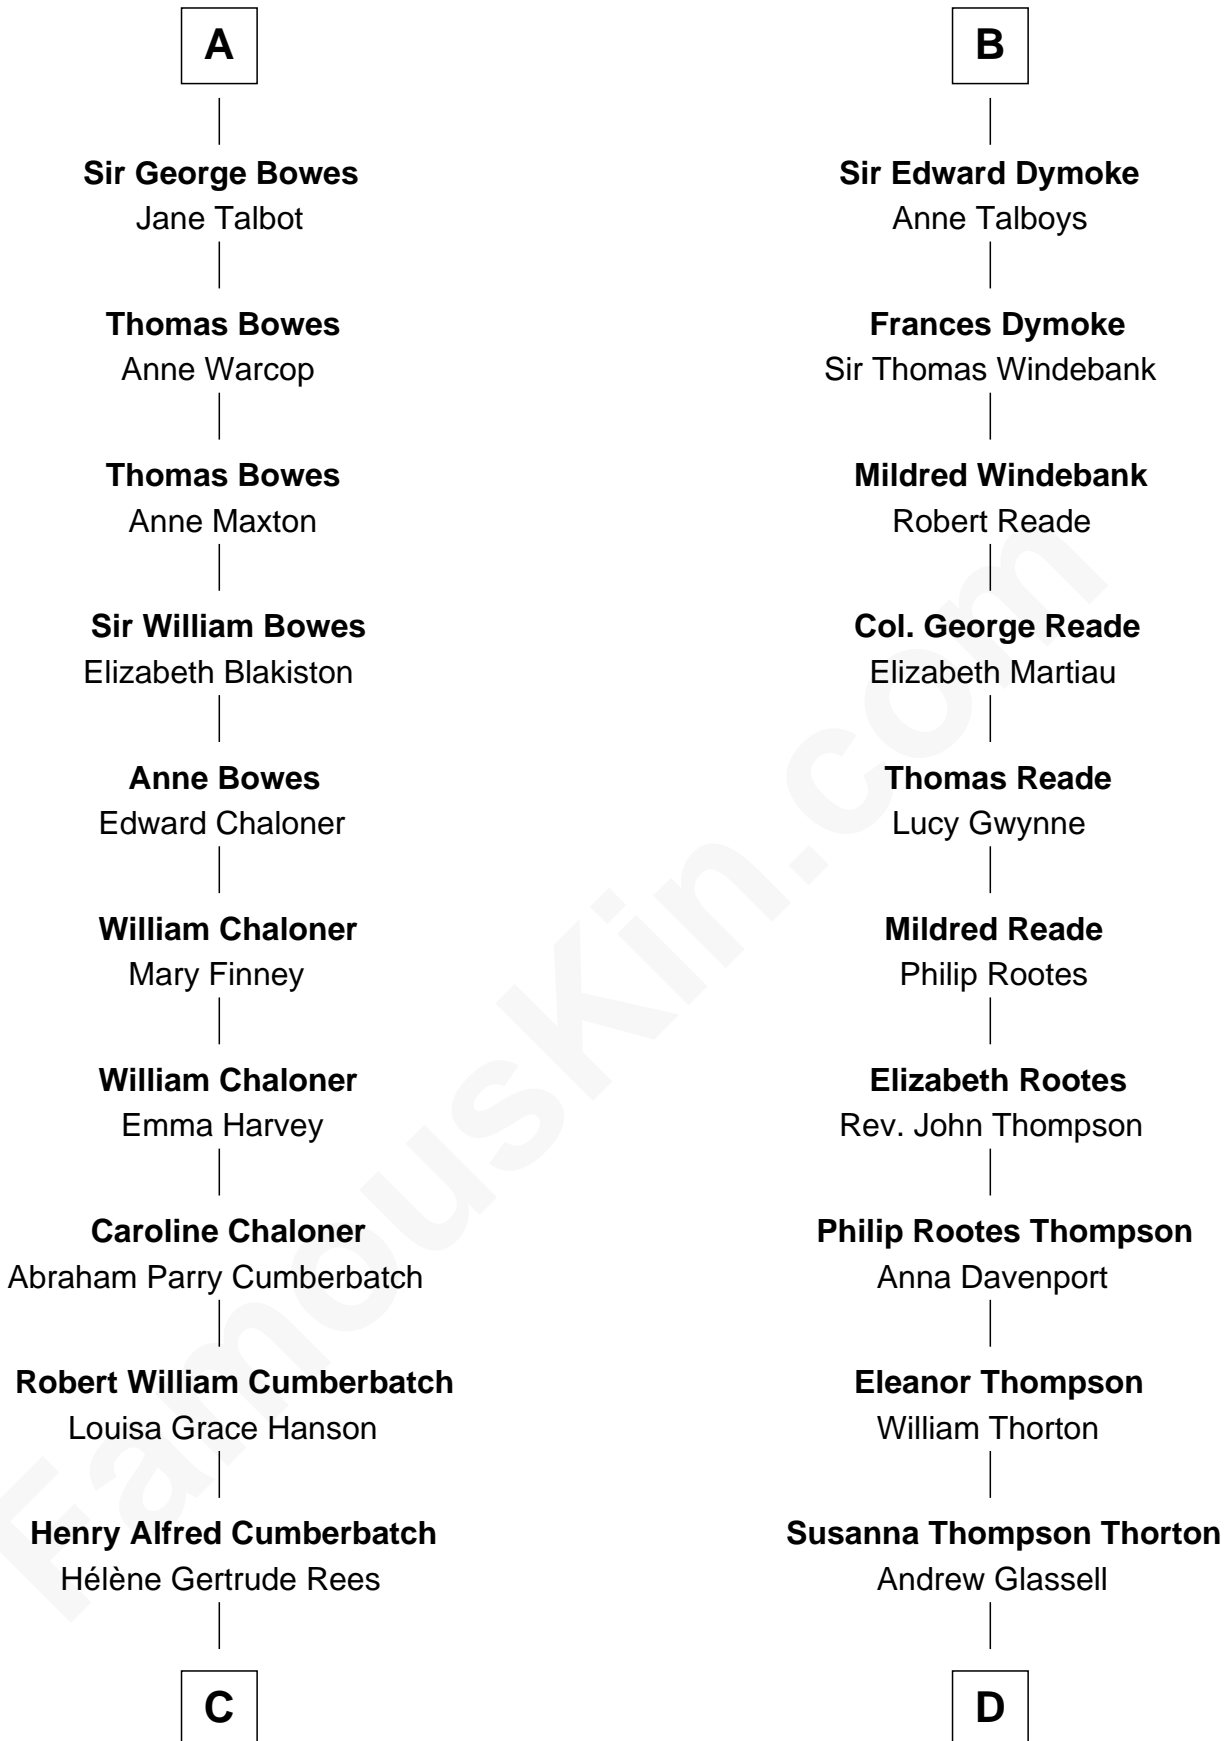

FamousKin.com Relationship Chart of

Benedict Cumberbatch
Movie, Television and Stage Actor

19th cousin of

General George S. Patton
U.S. Army - World War II

C

Henry Carlton Cumberbatch

Pauline Ellen Laing Congdon

Timothy Carlton Congdon Cumberbatch

Wanda Ventham

Benedict Cumberbatch

Movie, Television and Stage Actor

D

Susan Thornton Glassell

George Smith Patton

George Smith Patton