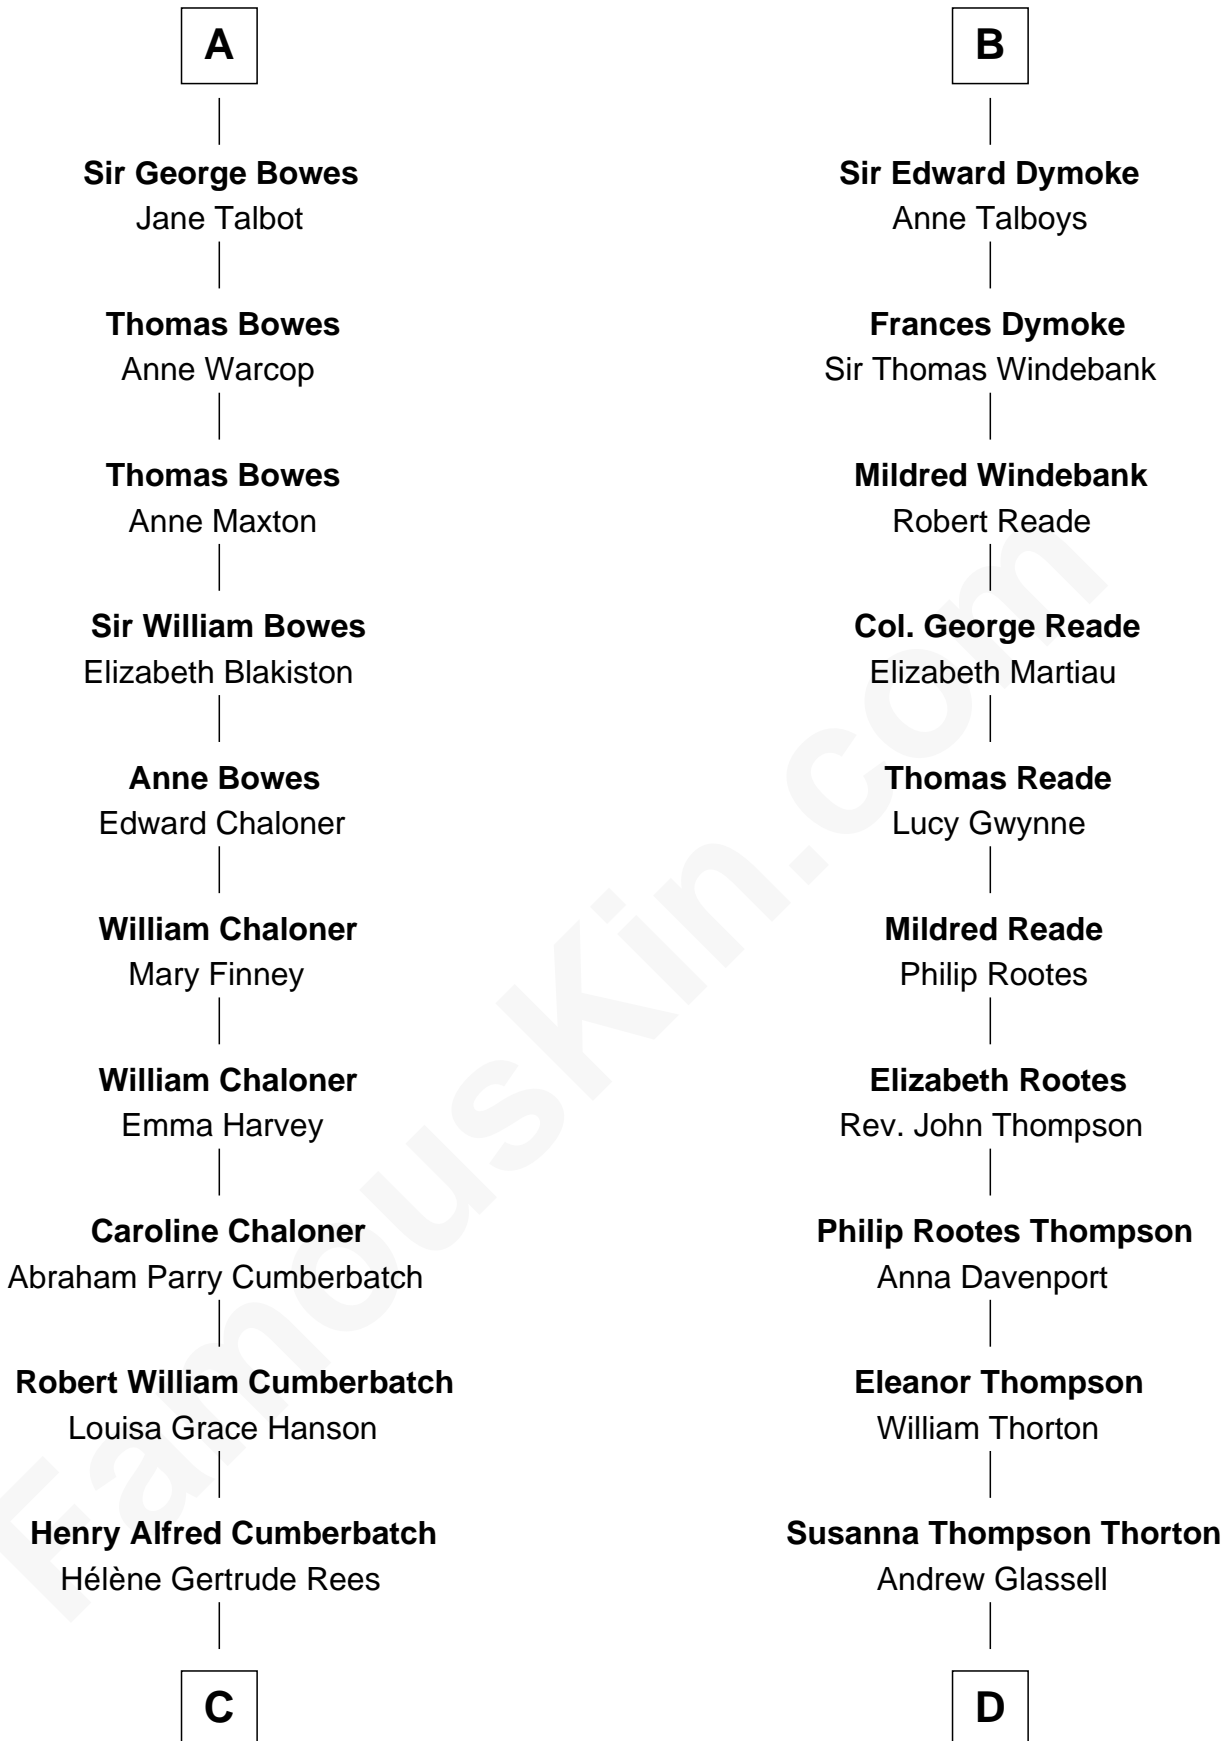

# FamousKin.com Relationship Chart of

**Benedict Cumberbatch**  
*Movie, Television and Stage Actor*

19th cousin of

**General George S. Patton**  
*U.S. Army - World War II*

**C**

**Henry Carlton Cumberbatch**

Pauline Ellen Laing Congdon

**Timothy Carlton Congdon Cumberbatch**

Wanda Ventham

**Benedict Cumberbatch**

*Movie, Television and Stage Actor*

**D**

**Susan Thornton Glassell**

George Smith Patton