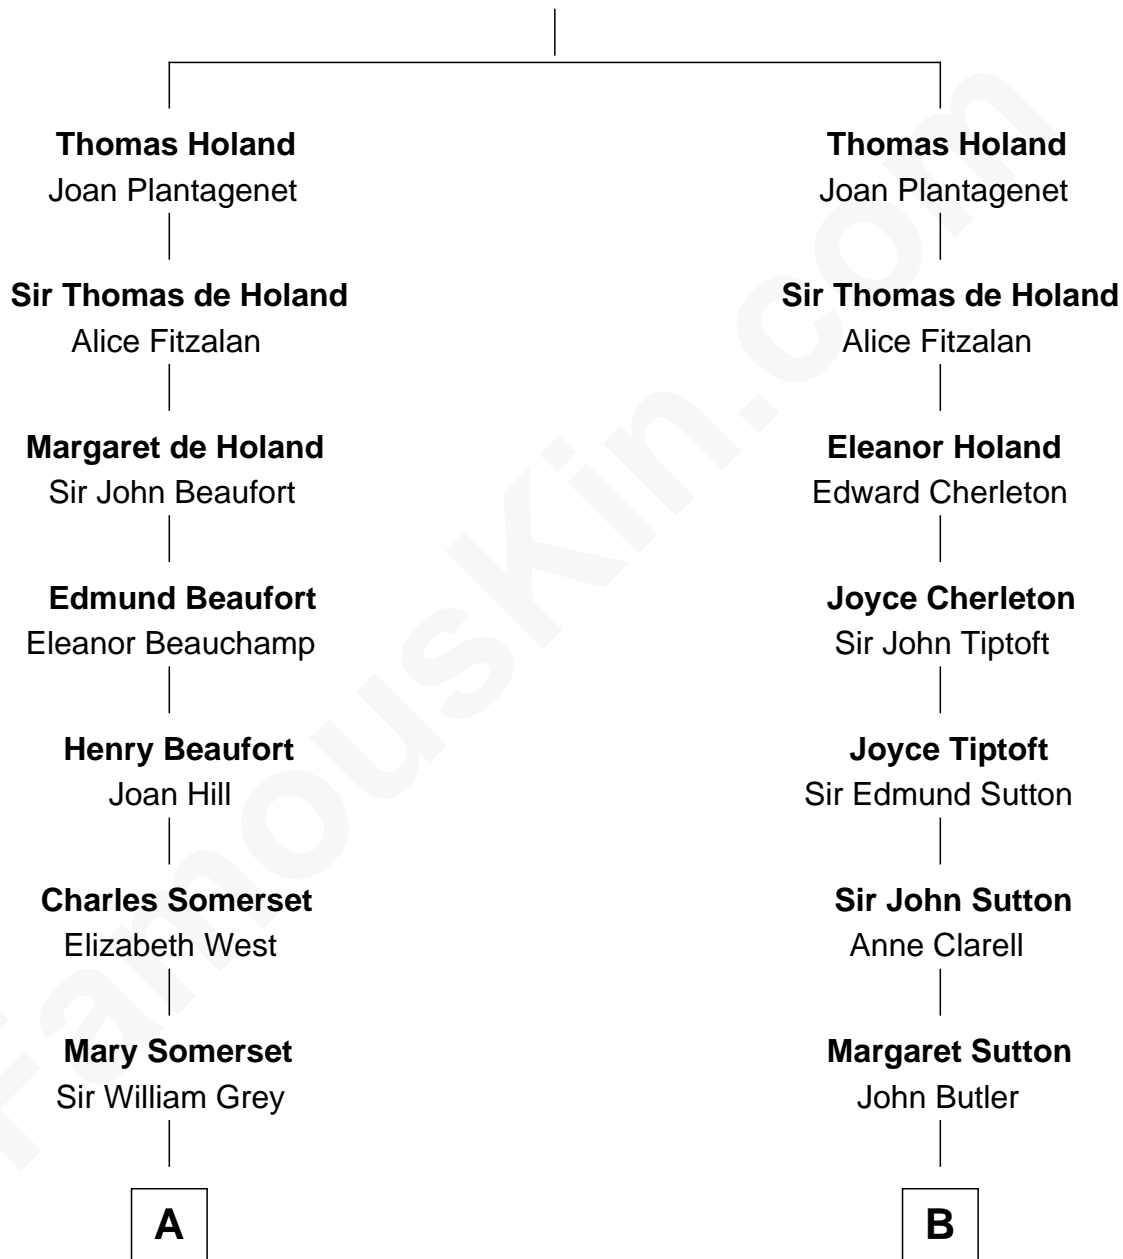

FamousKin.com

Relationship Chart of

Benedict Cumberbatch
Movie, Television and Stage Actor

19th cousin 1 time removed of

General George S. Patton
U.S. Army - World War II

Sir Robert de Holland
 Maude la Zouche

C

Henry Alfred Cumberbatch

Hélène Gertrude Rees

Henry Carlton Cumberbatch

Pauline Ellen Laing Congdon

Timothy Carlton Congdon Cumberbatch

Wanda Ventham

Benedict Cumberbatch