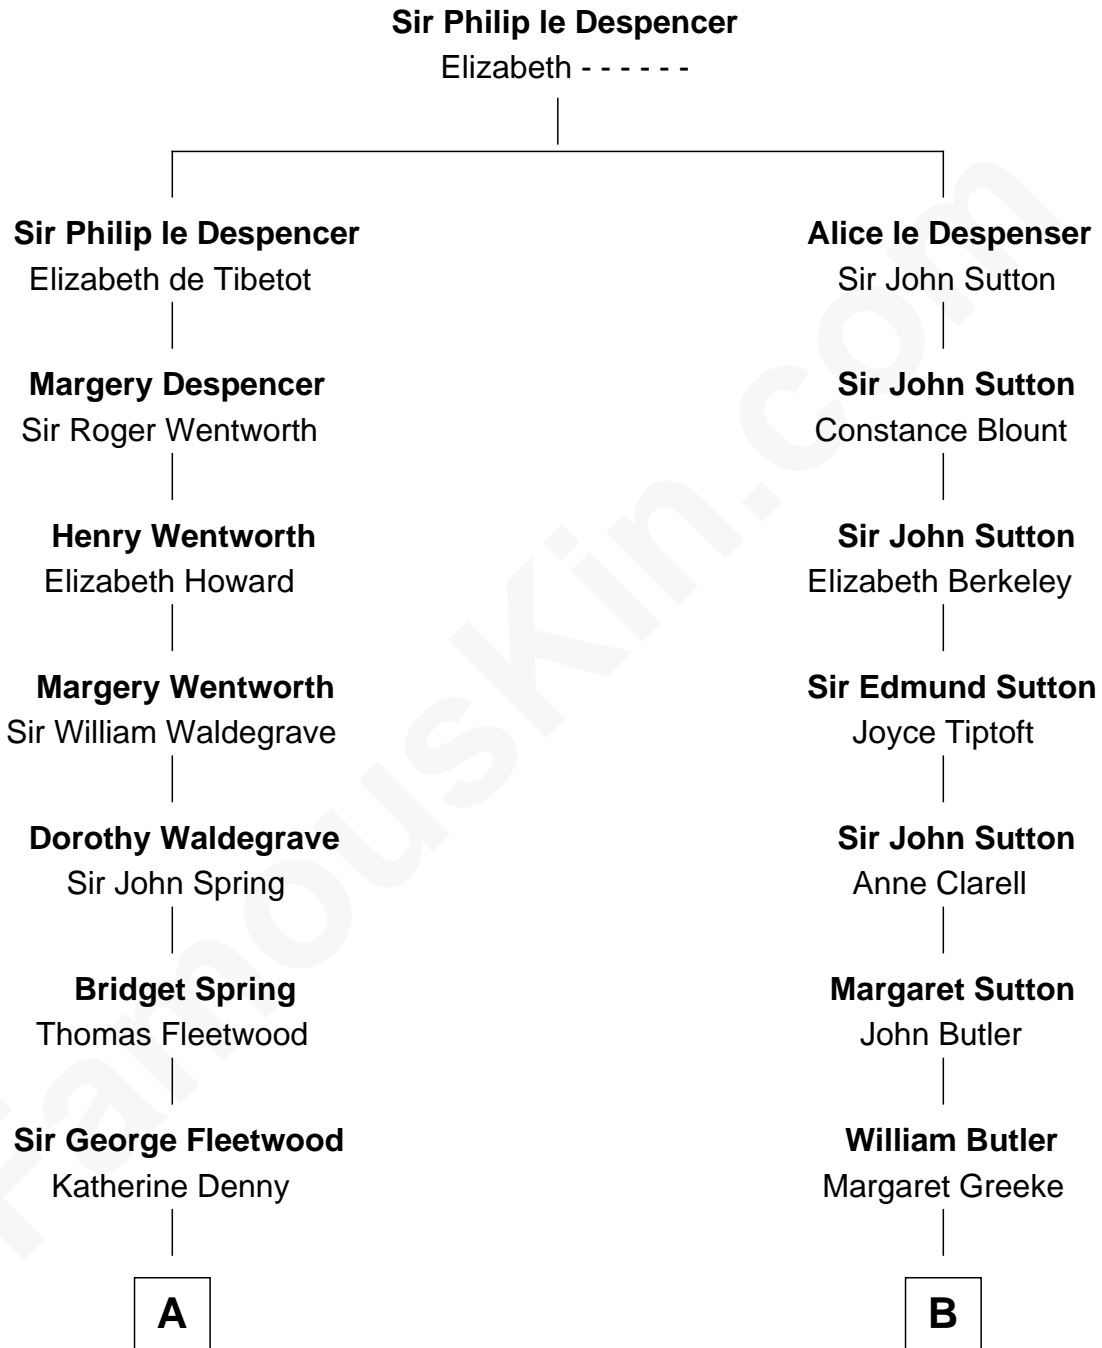

**FamousKin.com**  
**Relationship Chart of**  
**Benedict Cumberbatch**  
*Movie, Television and Stage Actor*

**18th cousin of**  
**General George S. Patton**  
*U.S. Army - World War II*

**C**

**Timothy Carlton Congdon Cumberbatch**

Wanda Ventham

**Benedict Cumberbatch**

*Movie, Television and Stage Actor*

**D**

**George Smith Patton**

Ruth Wilson

**General George S. Patton**

*U.S. Army - World War II*