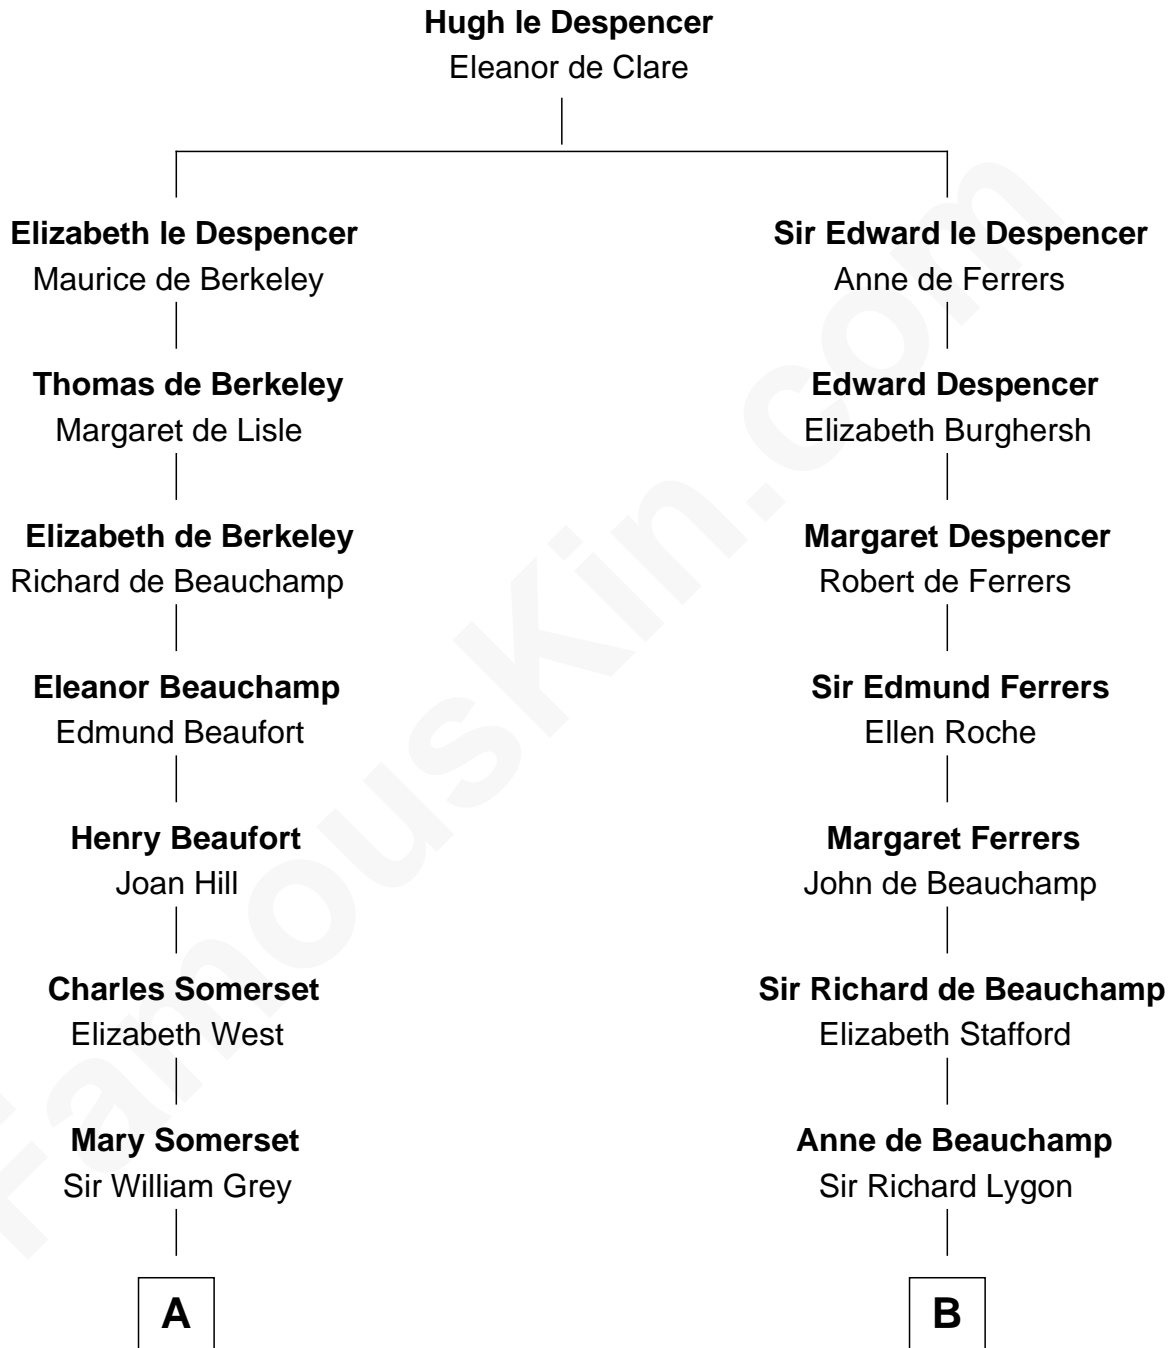

FamousKin.com

Relationship Chart of

Benedict Cumberbatch
Movie, Television and Stage Actor

20th cousin 1 time removed of

General George S. Patton
U.S. Army - World War II

C

Henry Alfred Cumberbatch

Hélène Gertrude Rees

Henry Carlton Cumberbatch

Pauline Ellen Laing Congdon

Timothy Carlton Congdon Cumberbatch

Wanda Ventham

Benedict Cumberbatch

Movie, Television and Stage Actor

D

William Thorton

Eleanor Thompson

Susanna Thompson Thorton

Andrew Glassell

Susan Thornton Glassell

George Smith Patton

George Smith Patton

Ruth Wilson

General George S. Patton