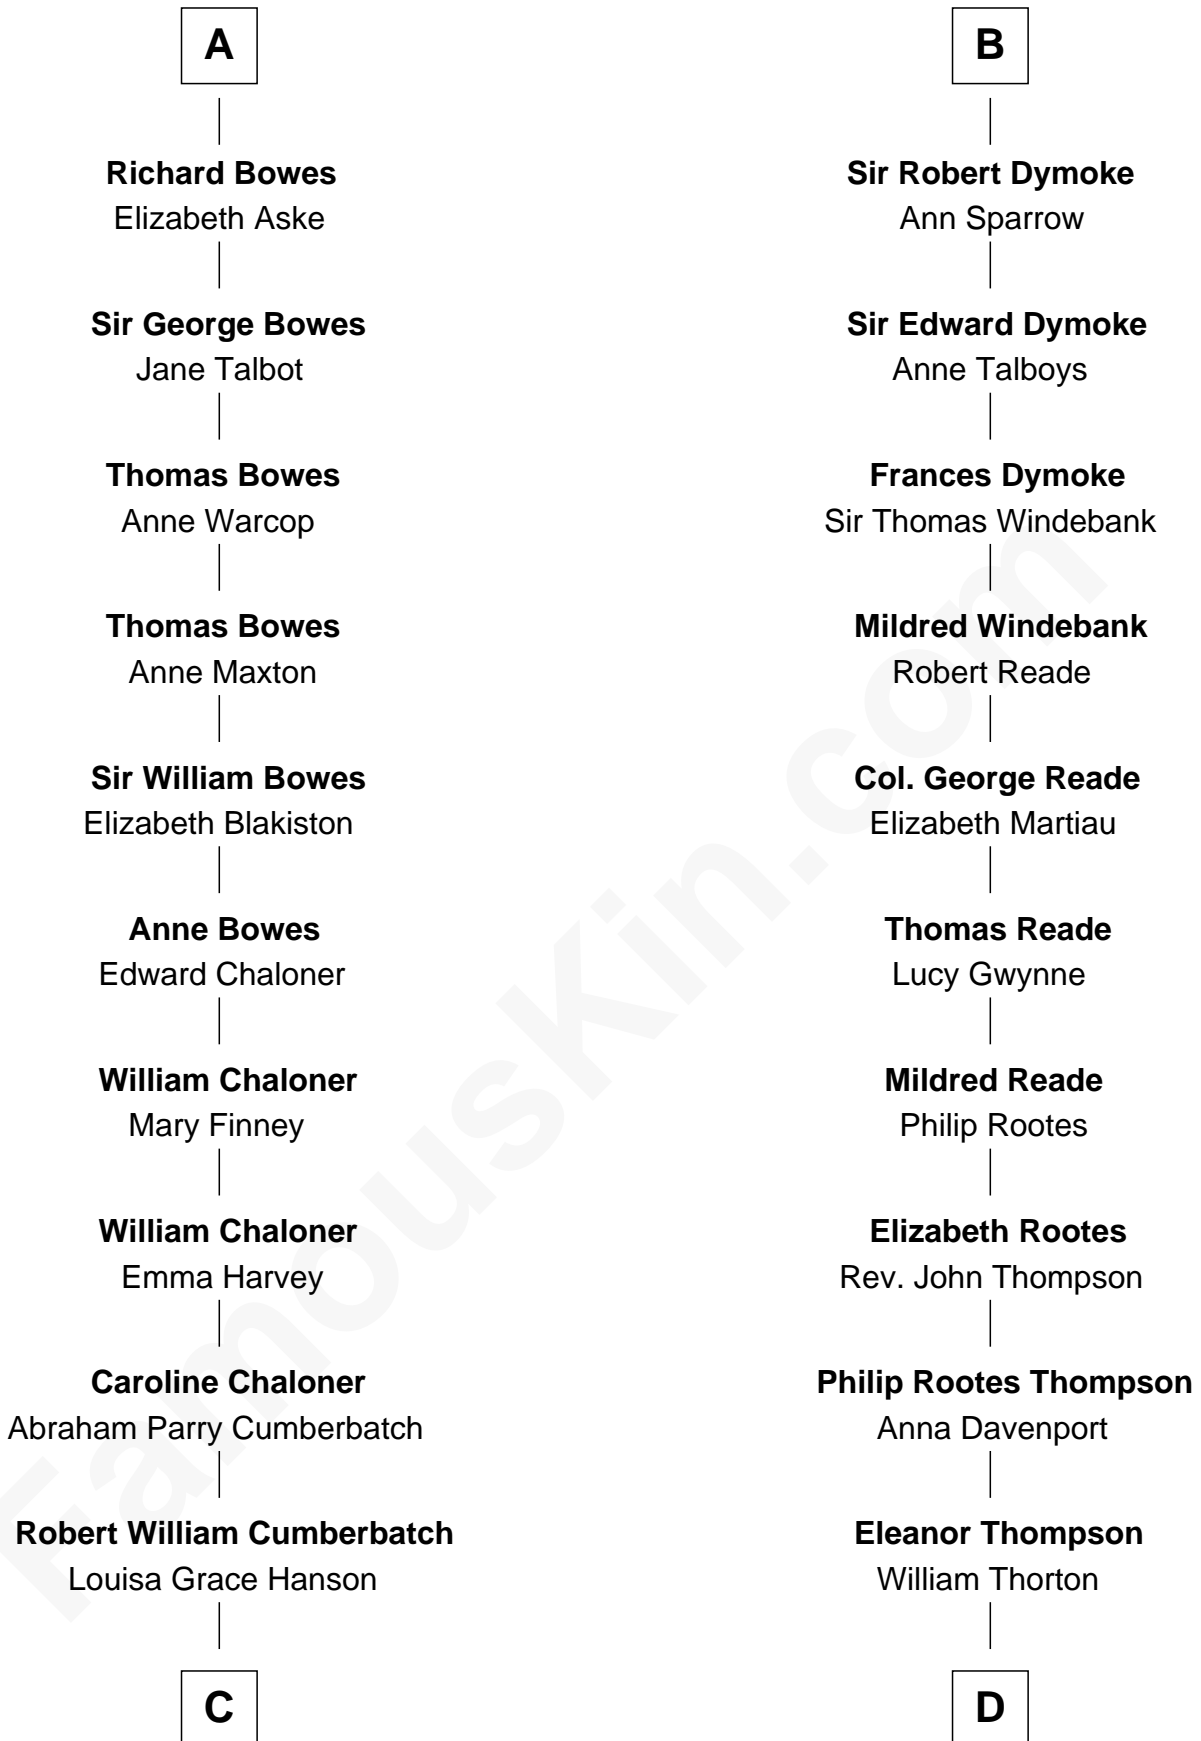

FamousKin.com
Relationship Chart of
Benedict Cumberbatch
Movie, Television and Stage Actor

20th cousin of
General George S. Patton
U.S. Army - World War II

C

Henry Alfred Cumberbatch

Hélène Gertrude Rees

Henry Carlton Cumberbatch